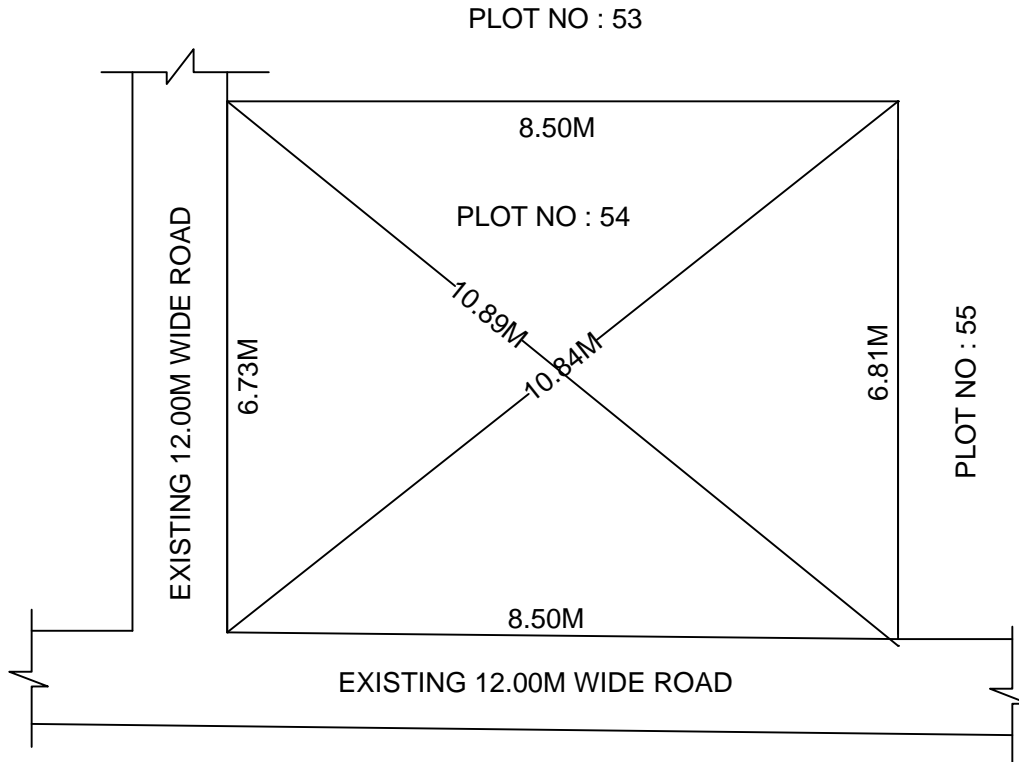

SITE PLAN OF SHOWING PLOT NO : 54, AUTONAGAR AT  
CHALLAPALLI VILLAGE & MANDAL, KRISHNA DISTRICT.

PLOT AREA : 57.55 Sqm

SCALE : 1:100

BOUNDARIES

NORTH : PLOT NO : 53

SOUTH : EXISTING 12.00M WIDE ROAD

EAST : PLOT NO : 55

WEST : EXISTING 12.00M WIDE ROAD

\*\*\*NOTE :- 1) The site plan measurements shown above are as per approved layout plan approved by APCRDA.

2) The site plan is indicative only. The actual features are subject to modification if any by the competent authority on time to time basis and also ground condition of the actual measurements.

3) Any alteration/Modification on extent of the said plot will be notified accordingly.