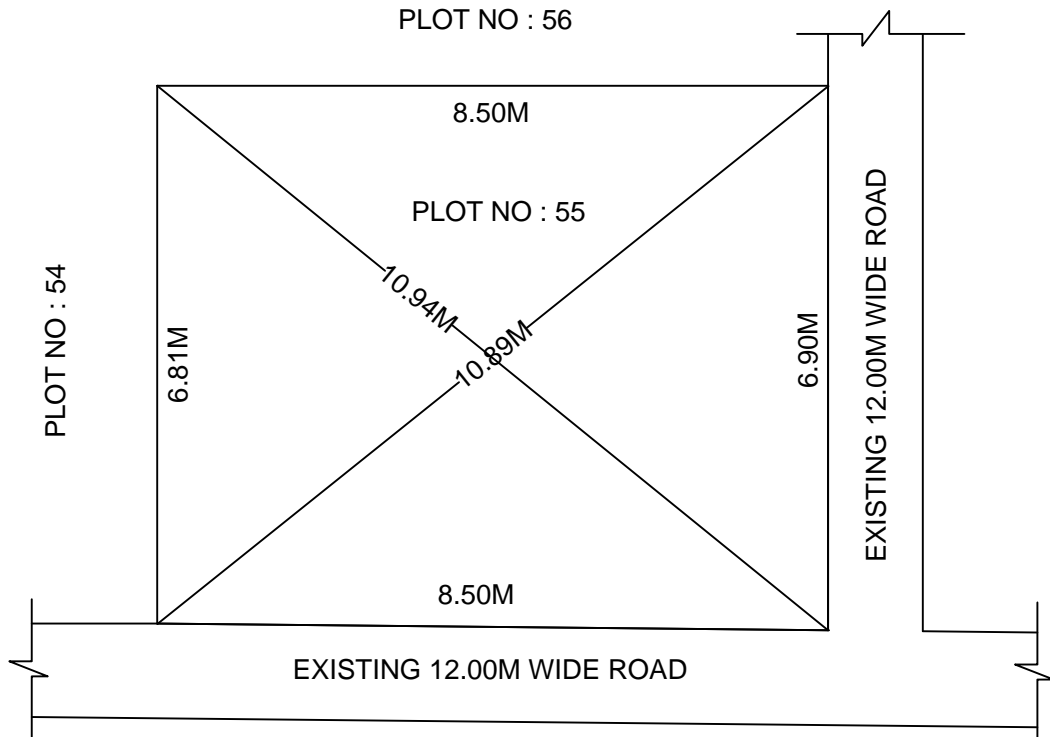

SITE PLAN OF SHOWING PLOT NO : 55, AUTONAGAR AT
CHALLAPALLI VILLAGE & MANDAL, KRISHNA DISTRICT.

PLOT AREA : 58.27 Sqm

SCALE : 1:100

BOUNDARIES

NORTH : PLOT NO : 56

SOUTH : EXISTING 12.00M WIDE ROAD

EAST : EXISTING 12.00M WIDE ROAD

WEST : PLOT NO : 54

***NOTE :- 1) The site plan measurements shown above are as per approved layout plan approved by APCRDA.

2) The site plan is indicative only. The actual features are subject to modification if any by the competent authority on time to time basis and also ground condition of the actual measurements.

3) Any alteration/Modification on extent of the said plot will be notified accordingly.