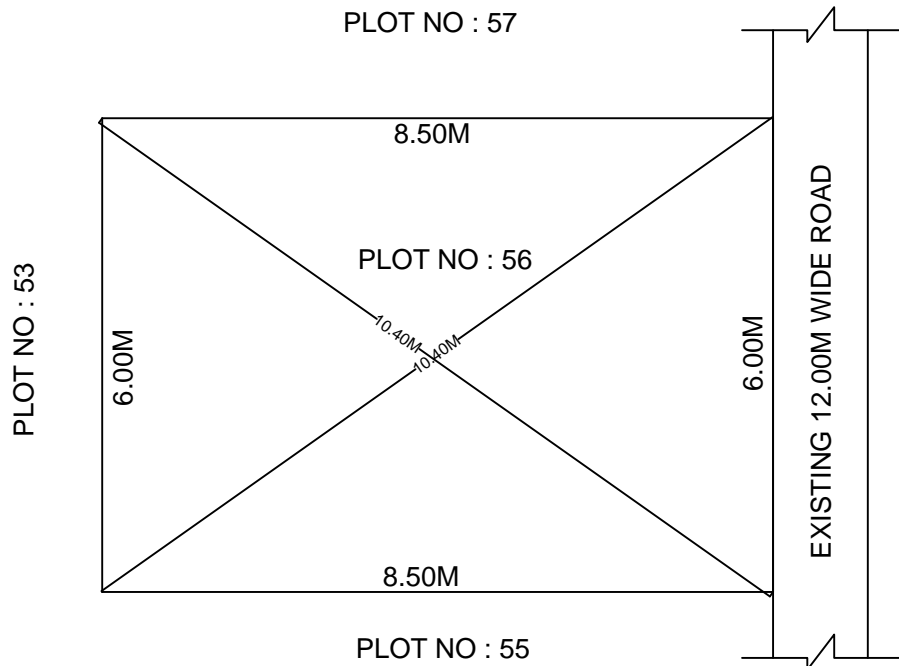

SITE PLAN OF SHOWING PLOT NO : 56, AUTONAGAR AT
CHALLAPALLI VILLAGE & MANDAL, KRISHNA DISTRICT.

PLOT AREA : 51.00 Sqm

SCALE : 1:100

BOUNDARIES

NORTH : PLOT NO : 57

SOUTH : PLOT NO : 55

EAST : EXISTING 12.00M WIDE ROAD

WEST : PLOT NO : 53

*****NOTE :-** 1) The site plan measurements shown above are as per approved layout plan approved by APCRDA.

2) The site plan is indicative only. The actual features are subject to modification if any by the competent authority on time to time basis and also ground condition of the actual measurements.

3) Any alteration/Modification on extent of the said plot will be notified accordingly.