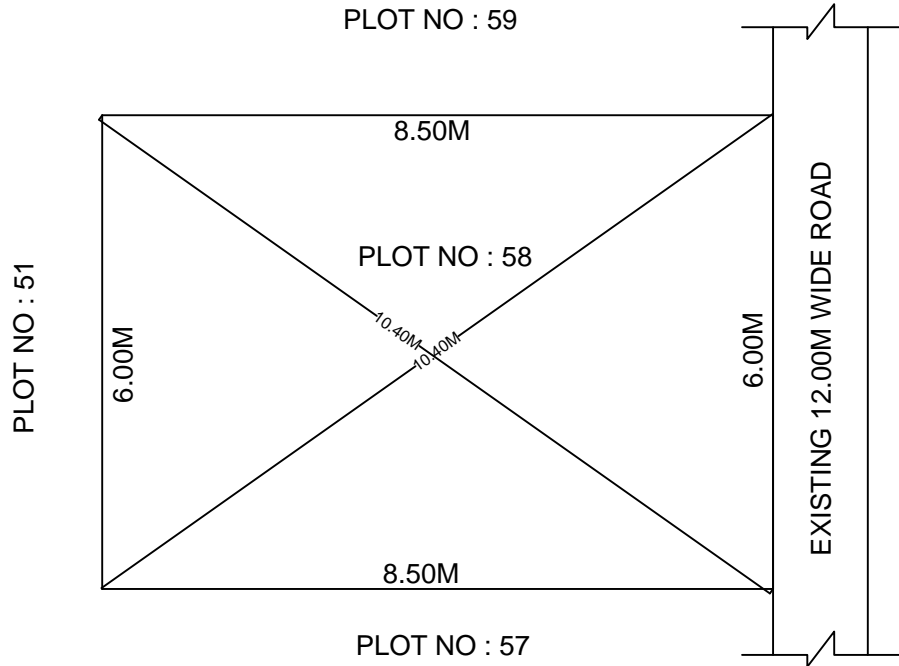

SITE PLAN OF SHOWING PLOT NO : 58, AUTONAGAR AT
CHALLAPALLI VILLAGE & MANDAL, KRISHNA DISTRICT.

PLOT AREA : 51.00 Sqm

SCALE : 1:100

BOUNDARIES

NORTH : PLOT NO : 59

SOUTH : PLOT NO : 57

EAST : EXISTING 12.00M WIDE ROAD

WEST : PLOT NO : 51

***NOTE :- 1) The site plan measurements shown above are as per approved layout plan approved by APCRDA.

2) The site plan is indicative only. The actual features are subject to modification if any by the competent authority on time to time basis and also ground condition of the actual measurements.

3) Any alteration/Modification on extent of the said plot will be notified accordingly.