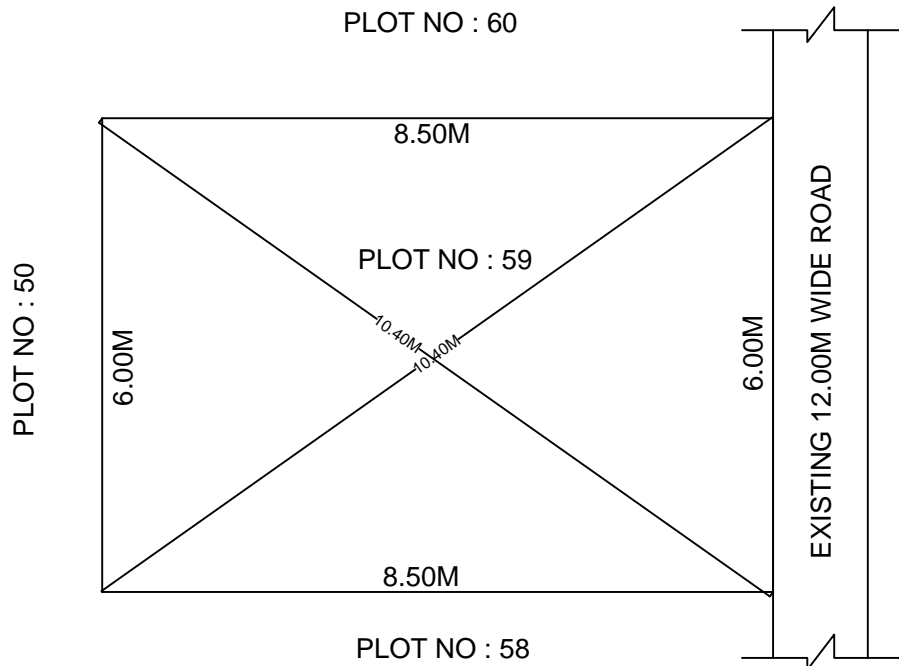

SITE PLAN OF SHOWING PLOT NO : 59, AUTONAGAR AT
CHALLAPALLI VILLAGE & MANDAL, KRISHNA DISTRICT.

PLOT AREA : 51.00 Sqm

SCALE : 1:100

BOUNDARIES

NORTH : PLOT NO : 60

SOUTH : PLOT NO : 58

EAST : EXISTING 12.00M WIDE ROAD

WEST : PLOT NO : 50

***NOTE :- 1) The site plan measurements shown above are as per approved layout plan approved by APCRDA.

2) The site plan is indicative only. The actual features are subject to modification if any by the competent authority on time to time basis and also ground condition of the actual measurements.

3) Any alteration/Modification on extent of the said plot will be notified accordingly.