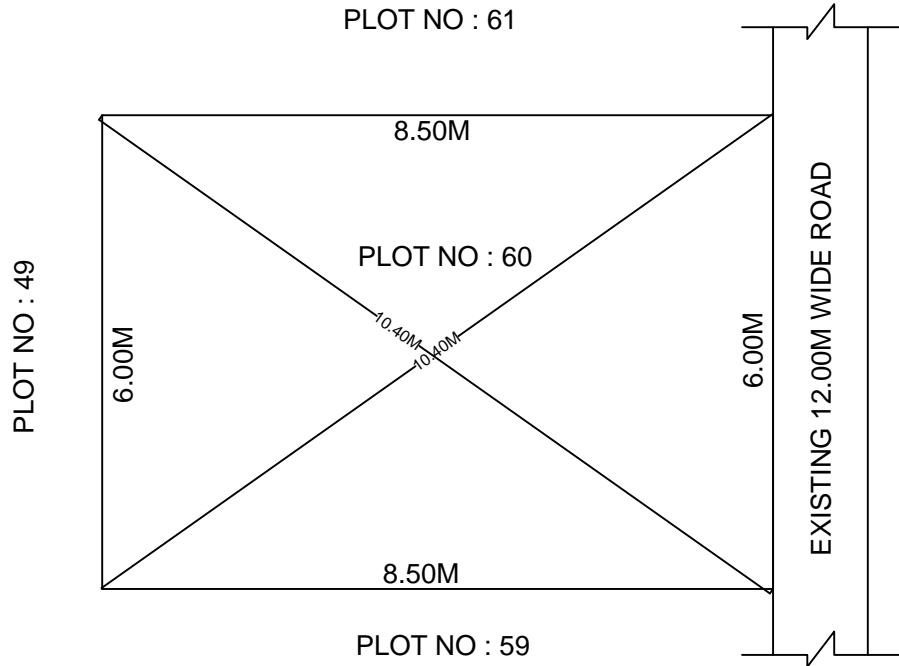

SITE PLAN OF SHOWING PLOT NO : 60, AUTONAGAR AT
CHALLAPALLI VILLAGE & MANDAL, KRISHNA DISTRICT.

PLOT AREA : 51.00 Sqm

SCALE : 1:100

BOUNDARIES

NORTH : PLOT NO : 61

SOUTH : PLOT NO : 59

EAST : EXISTING 12.00M WIDE ROAD

WEST : PLOT NO : 49

***NOTE :- 1) The site plan measurements shown above are as per approved layout plan approved by APCRDA.

2) The site plan is indicative only. The actual features are subject to modification if any by the competent authority on time to time basis and also ground condition of the actual measurements.

3) Any alteration/Modification on extent of the said plot will be notified accordingly.