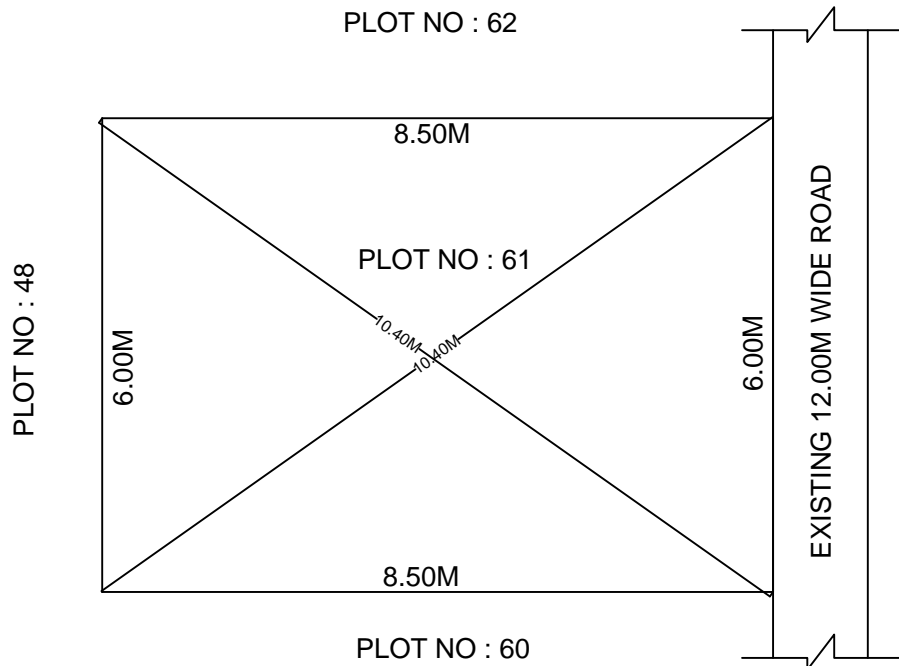

SITE PLAN OF SHOWING PLOT NO : 61, AUTONAGAR AT
CHALLAPALLI VILLAGE & MANDAL, KRISHNA DISTRICT.

PLOT AREA : 51.00 Sqm

SCALE : 1:100

BOUNDARIES

NORTH : PLOT NO : 62

SOUTH : PLOT NO : 60

EAST : EXISTING 12.00M WIDE ROAD

WEST : PLOT NO : 48

***NOTE :- 1) The site plan measurements shown above are as per approved layout plan approved by APCRDA.

2) The site plan is indicative only. The actual features are subject to modification if any by the competent authority on time to time basis and also ground condition of the actual measurements.

3) Any alteration/Modification on extent of the said plot will be notified accordingly.