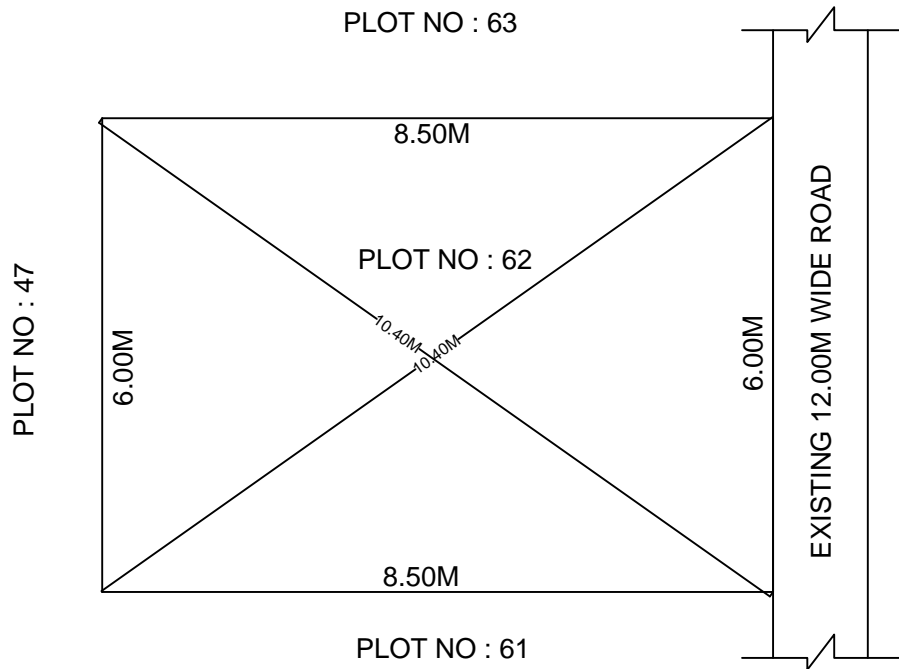

SITE PLAN OF SHOWING PLOT NO : 62, AUTONAGAR AT
CHALLAPALLI VILLAGE & MANDAL, KRISHNA DISTRICT.

PLOT AREA : 51.00 Sqm

SCALE : 1:100

BOUNDARIES

NORTH : PLOT NO : 63

SOUTH : PLOT NO : 61

EAST : EXISTING 12.00M WIDE ROAD

WEST : PLOT NO : 47

***NOTE :- 1) The site plan measurements shown above are as per approved layout plan approved by APCRDA.

2) The site plan is indicative only. The actual features are subject to modification if any by the competent authority on time to time basis and also ground condition of the actual measurements.

3) Any alteration/Modification on extent of the said plot will be notified accordingly.