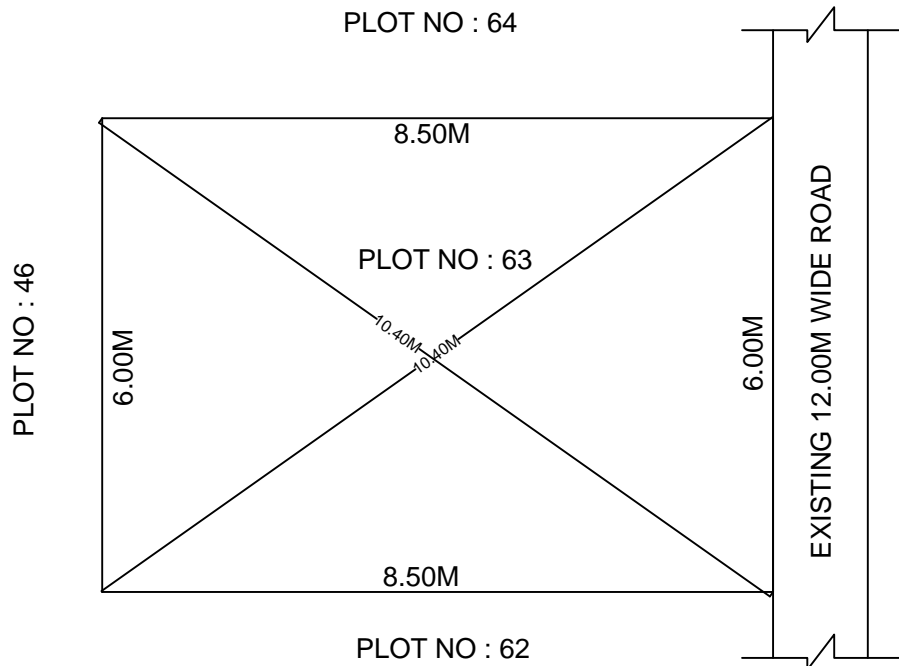

SITE PLAN OF SHOWING PLOT NO : 63, AUTONAGAR AT
CHALLAPALLI VILLAGE & MANDAL, KRISHNA DISTRICT.

PLOT AREA : 51.00 Sqm

SCALE : 1:100

BOUNDARIES

NORTH : PLOT NO : 64

SOUTH : PLOT NO : 62

EAST : EXISTING 12.00M WIDE ROAD

WEST : PLOT NO : 46

***NOTE :- 1) The site plan measurements shown above are as per approved layout plan approved by APCRDA.

2) The site plan is indicative only. The actual features are subject to modification if any by the competent authority on time to time basis and also ground condition of the actual measurements.

3) Any alteration/Modification on extent of the said plot will be notified accordingly.