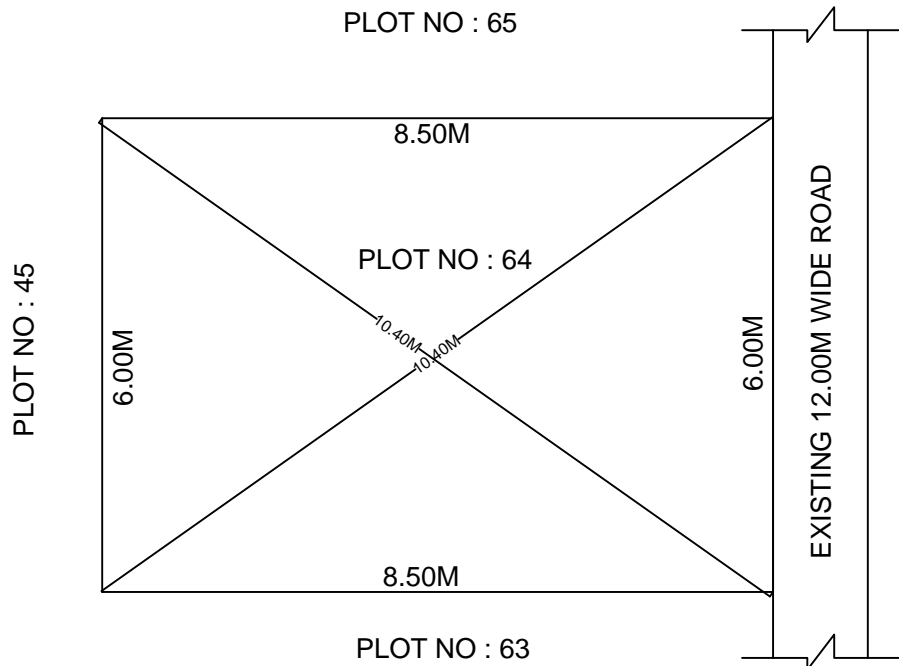

SITE PLAN OF SHOWING PLOT NO : 64, AUTONAGAR AT
CHALLAPALLI VILLAGE & MANDAL, KRISHNA DISTRICT.

PLOT AREA : 51.00 Sqm

SCALE : 1:100

BOUNDARIES

NORTH : PLOT NO : 65

SOUTH : PLOT NO : 63

EAST : EXISTING 12.00M WIDE ROAD

WEST : PLOT NO : 45

*****NOTE :-** 1) The site plan measurements shown above are as per approved layout plan approved by APCRDA.

2) The site plan is indicative only. The actual features are subject to modification if any by the competent authority on time to time basis and also ground condition of the actual measurements.

3) Any alteration/Modification on extent of the said plot will be notified accordingly.