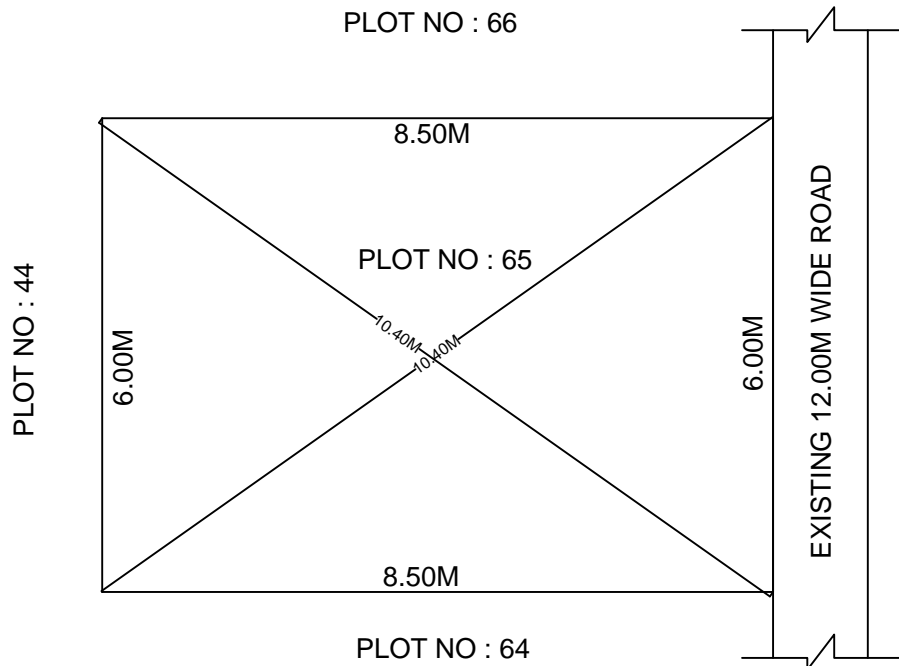

SITE PLAN OF SHOWING PLOT NO : 65, AUTONAGAR AT
CHALLAPALLI VILLAGE & MANDAL, KRISHNA DISTRICT.

PLOT AREA : 51.00 Sqm

SCALE : 1:100

BOUNDARIES

NORTH : PLOT NO : 66

SOUTH : PLOT NO : 64

EAST : EXISTING 12.00M WIDE ROAD

WEST : PLOT NO : 44

***NOTE :- 1) The site plan measurements shown above are as per approved layout plan approved by APCRDA.

2) The site plan is indicative only. The actual features are subject to modification if any by the competent authority on time to time basis and also ground condition of the actual measurements.

3) Any alteration/Modification on extent of the said plot will be notified accordingly.