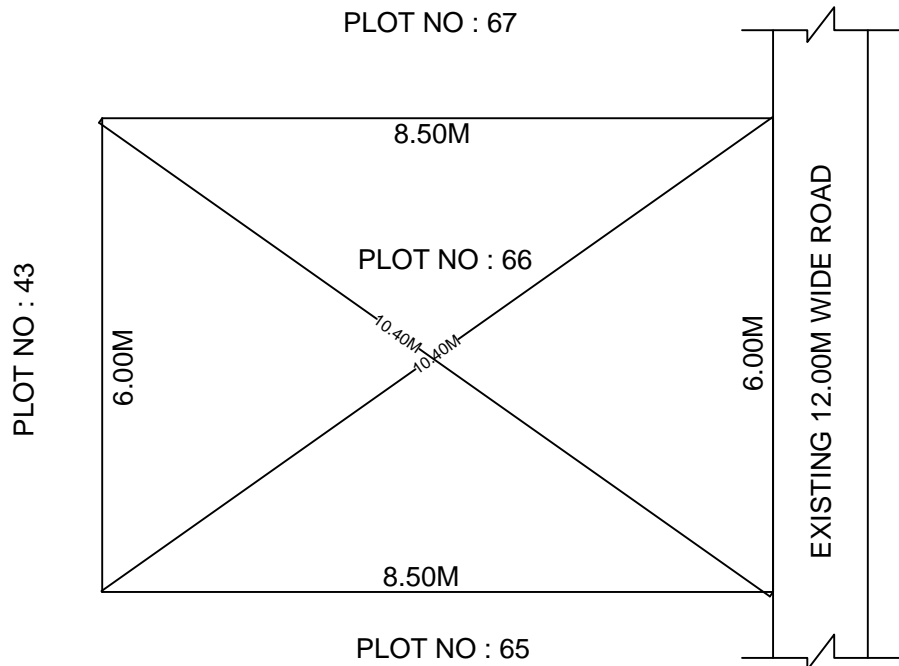

SITE PLAN OF SHOWING PLOT NO : 66, AUTONAGAR AT
CHALLAPALLI VILLAGE & MANDAL, KRISHNA DISTRICT.

PLOT AREA : 51.00 Sqm

SCALE : 1:100

BOUNDARIES

NORTH : PLOT NO : 66

SOUTH : PLOT NO : 64

EAST : EXISTING 12.00M WIDE ROAD

WEST : PLOT NO : 44

*****NOTE :-** 1) The site plan measurements shown above are as per approved layout plan approved by APCRDA.

2) The site plan is indicative only. The actual features are subject to modification if any by the competent authority on time to time basis and also ground condition of the actual measurements.

3) Any alteration/Modification on extent of the said plot will be notified accordingly.