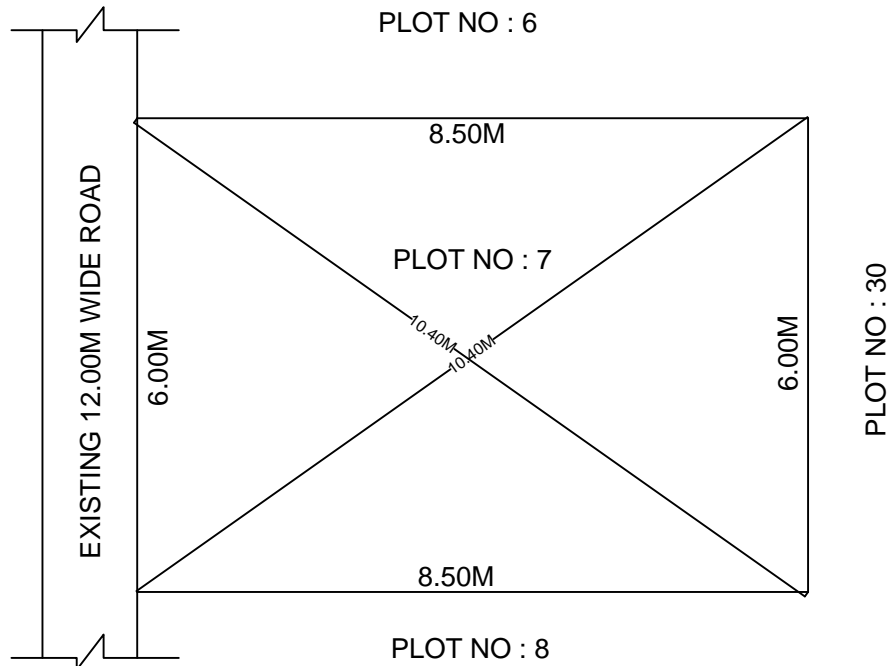

SITE PLAN OF SHOWING PLOT NO : 7, AUTONAGAR AT
CHALLAPALLI VILLAGE & MANDAL, KRISHNA DISTRICT.

PLOT AREA : 51.00 Sqm

SCALE : 1:100

BOUNDARIES

NORTH : PLOT NO : 6

SOUTH : PLOT NO : 8

EAST : PLOT NO : 30

WEST : EXISTING 12.00M WIDE ROAD

*****NOTE :-** 1) The site plan measurements shown above are as per approved layout plan approved by APCRDA.

2) The site plan is indicative only. The actual features are subject to modification if any by the competent authority on time to time basis and also ground condition of the actual measurements.

3) Any alteration/Modification on extent of the said plot will be notified accordingly.