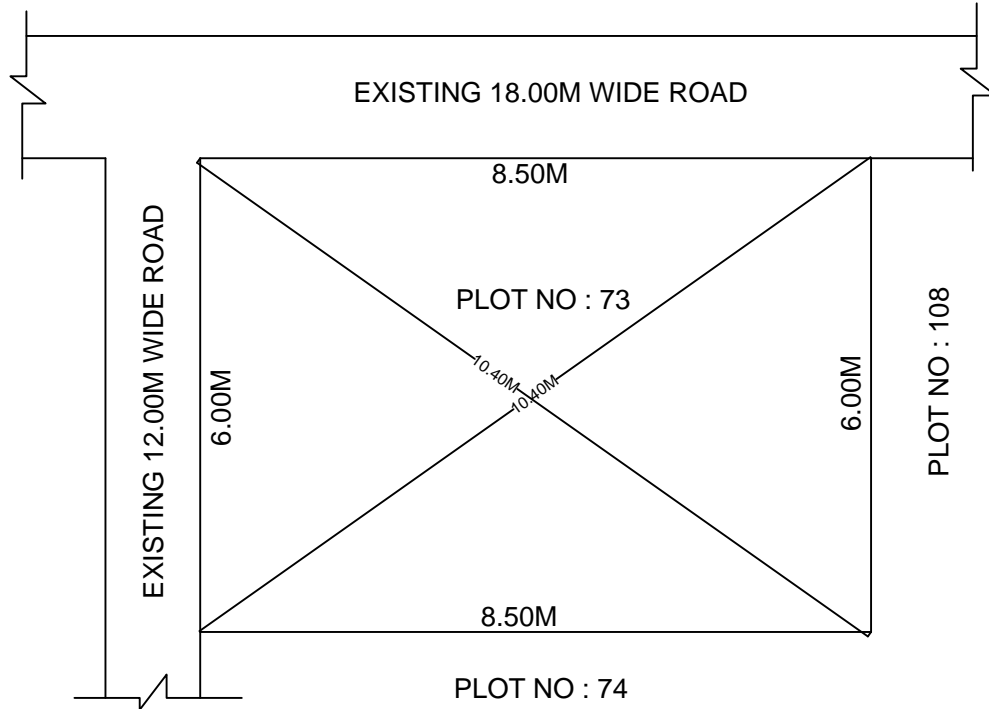

SITE PLAN OF SHOWING PLOT NO : 73, AUTONAGAR AT
CHALLAPALLI VILLAGE & MANDAL, KRISHNA DISTRICT.

PLOT AREA : 51.00 Sqm

SCALE : 1:100

BOUNDARIES

NORTH : EXISTING 18.00M WIDE ROAD

SOUTH : PLOT NO : 74

EAST : PLOT NO : 108

WEST : EXISTING 12.00M WIDE ROAD

*****NOTE :-** 1) The site plan measurements shown above are as per approved layout plan approved by APCRDA.

2) The site plan is indicative only. The actual features are subject to modification if any by the competent authority on time to time basis and also ground condition of the actual measurements.

3) Any alteration/Modification on extent of the said plot will be notified accordingly.