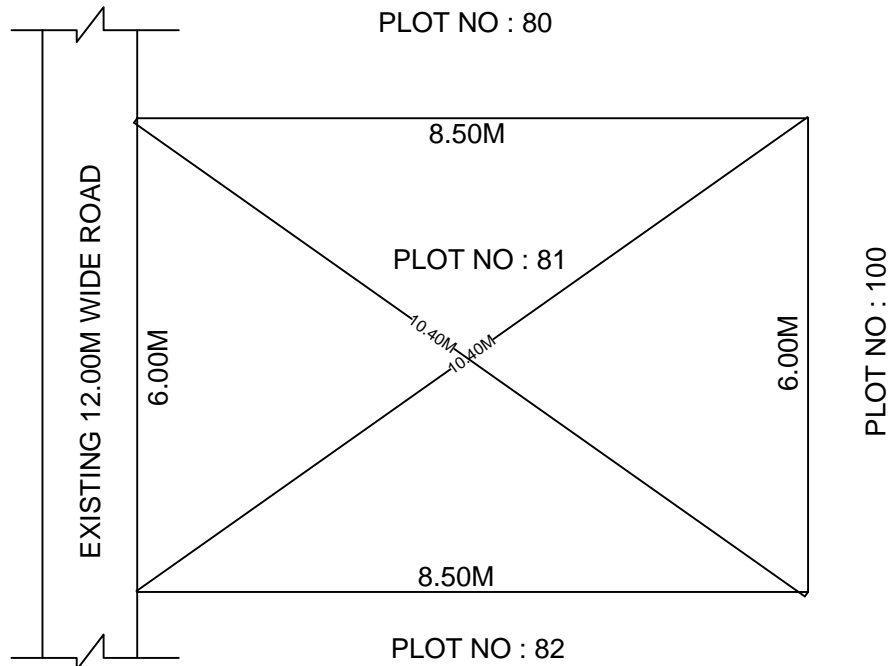

SITE PLAN OF SHOWING PLOT NO : 81, AUTONAGAR AT
CHALLAPALLI VILLAGE & MANDAL, KRISHNA DISTRICT.

PLOT AREA : 51.00 Sqm

SCALE : 1:100

BOUNDARIES

NORTH : PLOT NO : 80

SOUTH : PLOT NO : 82

EAST : PLOT NO : 100

WEST : EXISTING 12.00M WIDE ROAD

*****NOTE :-** 1) The site plan measurements shown above are as per approved layout plan approved by APCRDA.

2) The site plan is indicative only. The actual features are subject to modification if any by the competent authority on time to time basis and also ground condition of the actual measurements.

3) Any alteration/Modification on extent of the said plot will be notified accordingly.