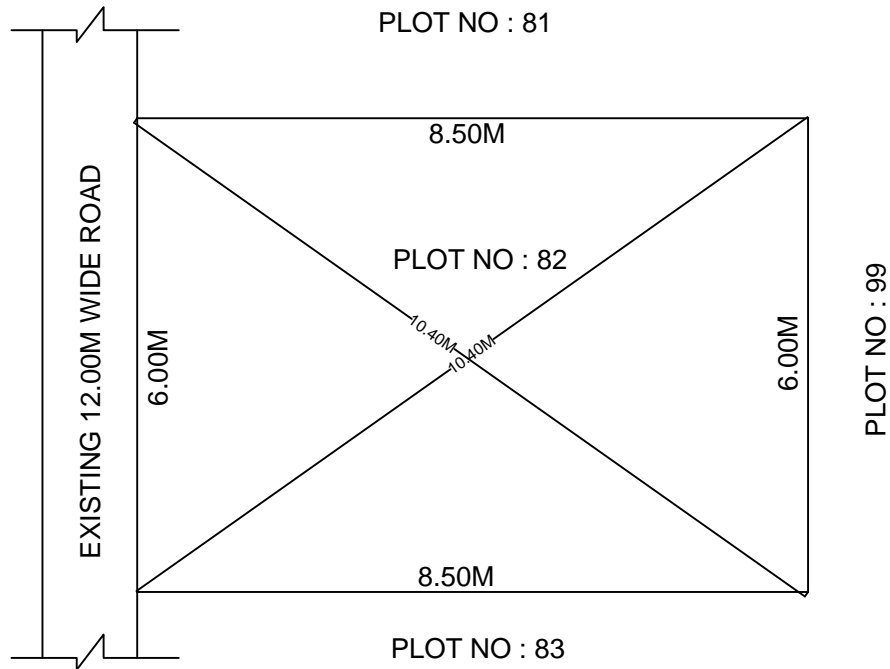

SITE PLAN OF SHOWING PLOT NO : 82, AUTONAGAR AT
CHALLAPALLI VILLAGE & MANDAL, KRISHNA DISTRICT.

PLOT AREA : 51.00 Sqm

SCALE : 1:100

BOUNDARIES

NORTH : PLOT NO : 81

SOUTH : PLOT NO : 83

EAST : PLOT NO : 99

WEST : EXISTING 12.00M WIDE ROAD

***NOTE :- 1) The site plan measurements shown above are as per approved layout plan approved by APCRDA.

2) The site plan is indicative only. The actual features are subject to modification if any by the competent authority on time to time basis and also ground condition of the actual measurements.

3) Any alteration/Modification on extent of the said plot will be notified accordingly.