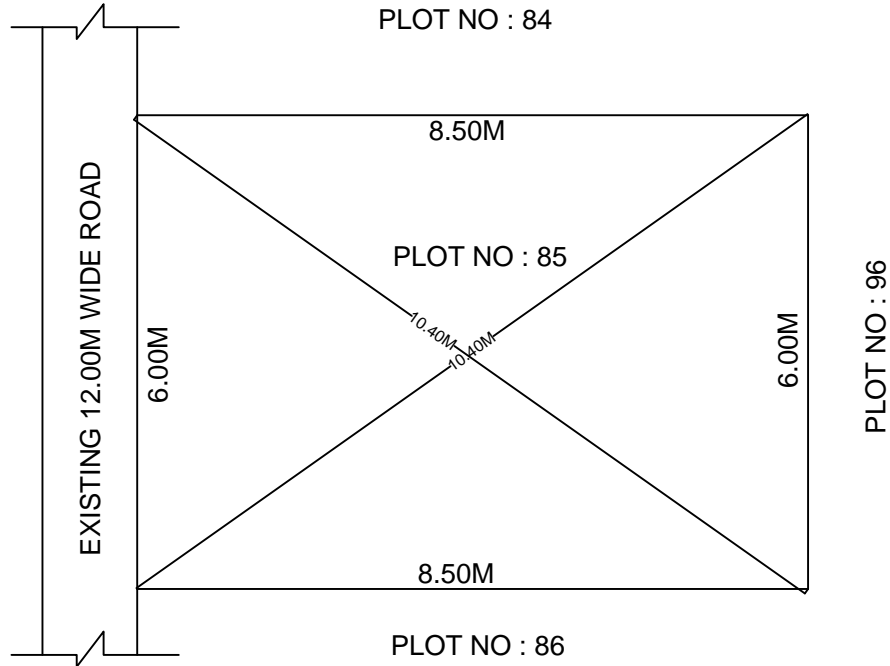

SITE PLAN OF SHOWING PLOT NO : 85, AUTONAGAR AT  
CHALLAPALLI VILLAGE & MANDAL, KRISHNA DISTRICT.

PLOT AREA : 51.00 Sqm

SCALE : 1:100

BOUNDARIES

NORTH : PLOT NO : 84

SOUTH : PLOT NO : 86

EAST : PLOT NO : 96

WEST : EXISTING 12.00M WIDE ROAD

\*\*\*NOTE :- 1) The site plan measurements shown above are as per approved layout plan approved by APCRDA.

2) The site plan is indicative only. The actual features are subject to modification if any by the competent authority on time to time basis and also ground condition of the actual measurements.

3) Any alteration/Modification on extent of the said plot will be notified accordingly.