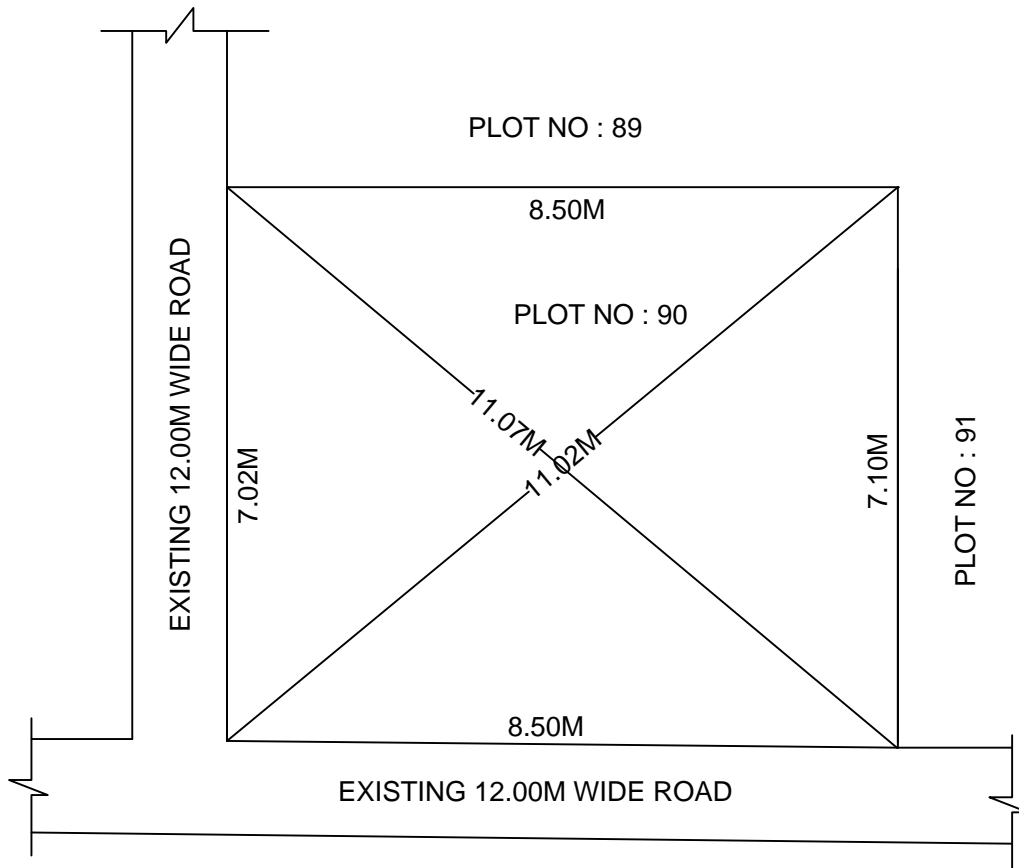

SITE PLAN OF SHOWING PLOT NO : 90, AUTONAGAR AT
CHALLAPALLI VILLAGE & MANDAL, KRISHNA DISTRICT.

PLOT AREA : 60.00 Sqm

SCALE : 1:100

BOUNDARIES

NORTH : PLOT NO : 89

SOUTH : EXISTING 12.00M WIDE ROAD

EAST : PLOT NO : 91

WEST : EXISTING 12.00M WIDE ROAD

***NOTE :- 1) The site plan measurements shown above are as per approved layout plan approved by APCRDA.

2) The site plan is indicative only. The actual features are subject to modification if any by the competent authority on time to time basis and also ground condition of the actual measurements.

3) Any alteration/Modification on extent of the said plot will be notified accordingly.