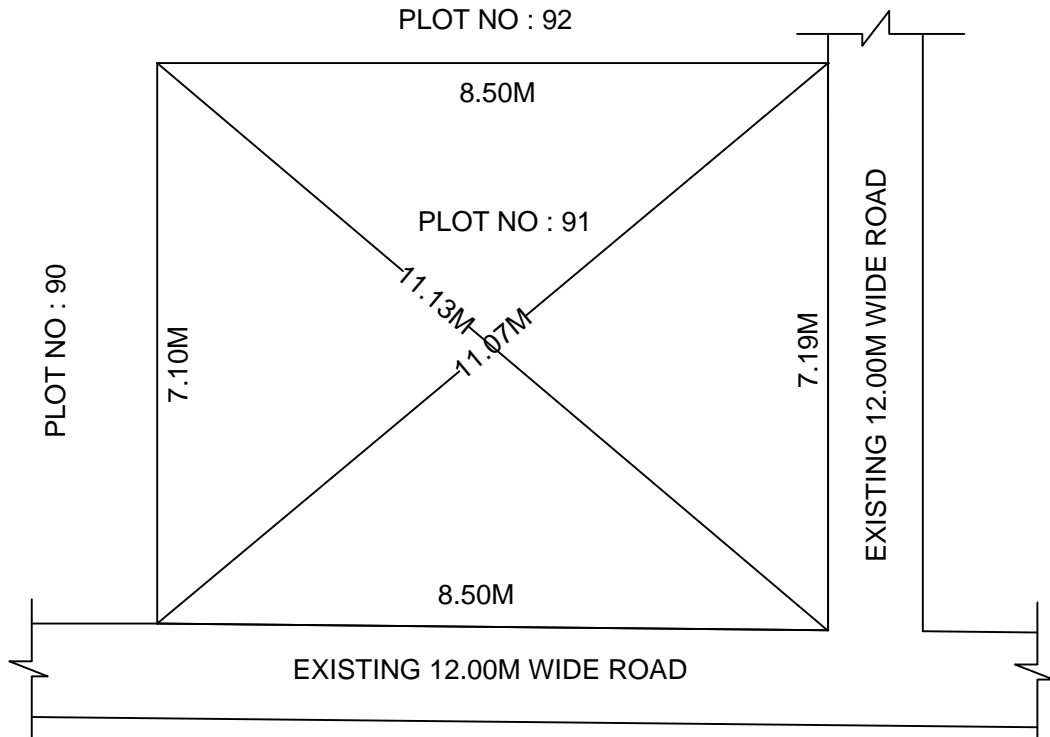

SITE PLAN OF SHOWING PLOT NO : 91, AUTONAGAR AT
CHALLAPALLI VILLAGE & MANDAL, KRISHNA DISTRICT.

PLOT AREA : 60.71 Sqm

SCALE : 1:100

BOUNDARIES

NORTH : PLOT NO : 92

SOUTH : EXISTING 12.00M WIDE ROAD

EAST : EXISTING 12.00M WIDE ROAD

WEST : PLOT NO : 90

***NOTE :- 1) The site plan measurements shown above are as per approved layout plan approved by APCRDA.

2) The site plan is indicative only. The actual features are subject to modification if any by the competent authority on time to time basis and also ground condition of the actual measurements.

3) Any alteration/Modification on extent of the said plot will be notified accordingly.