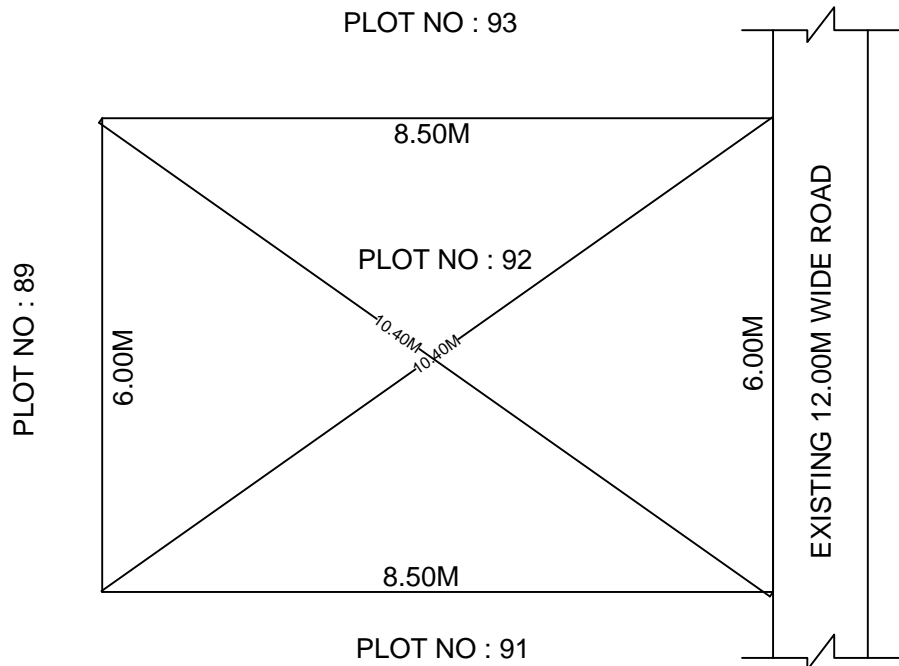

SITE PLAN OF SHOWING PLOT NO : 92, AUTONAGAR AT
CHALLAPALLI VILLAGE & MANDAL, KRISHNA DISTRICT.

PLOT AREA : 51.00 Sqm

SCALE : 1:100

BOUNDARIES

NORTH : PLOT NO : 93

SOUTH : PLOT NO : 91

EAST : EXISTING 12.00M WIDE ROAD

WEST : PLOT NO : 89

*****NOTE :-** 1) The site plan measurements shown above are as per approved layout plan approved by APCRDA.

2) The site plan is indicative only. The actual features are subject to modification if any by the competent authority on time to time basis and also ground condition of the actual measurements.

3) Any alteration/Modification on extent of the said plot will be notified accordingly.