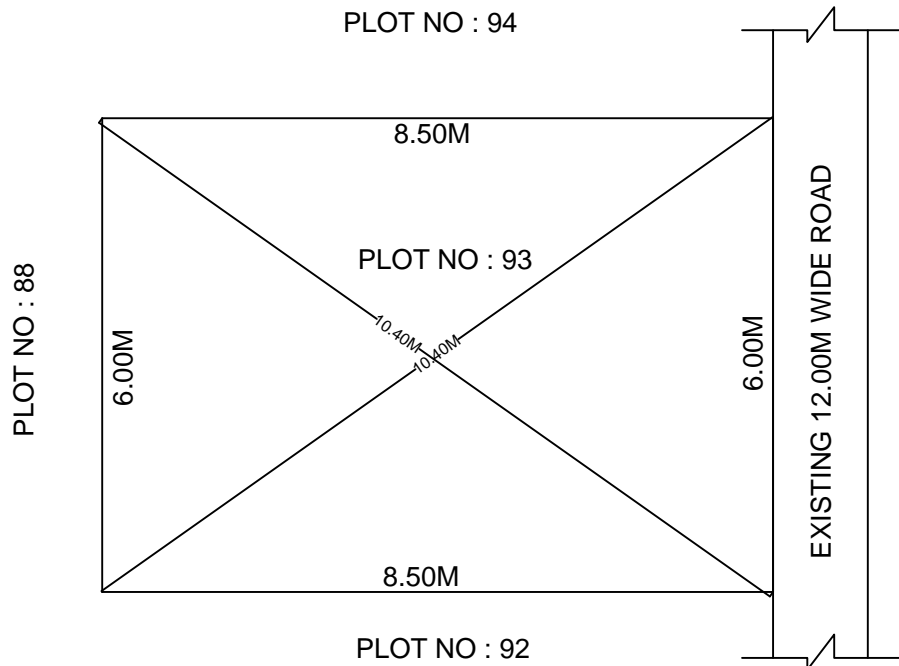

SITE PLAN OF SHOWING PLOT NO : 93, AUTONAGAR AT
CHALLAPALLI VILLAGE & MANDAL, KRISHNA DISTRICT.

PLOT AREA : 51.00 Sqm

SCALE : 1:100

BOUNDARIES

NORTH : PLOT NO : 94

SOUTH : PLOT NO : 92

EAST : EXISTING 12.00M WIDE ROAD

WEST : PLOT NO : 88

***NOTE :- 1) The site plan measurements shown above are as per approved layout plan approved by APCRDA.

2) The site plan is indicative only. The actual features are subject to modification if any by the competent authority on time to time basis and also ground condition of the actual measurements.

3) Any alteration/Modification on extent of the said plot will be notified accordingly.