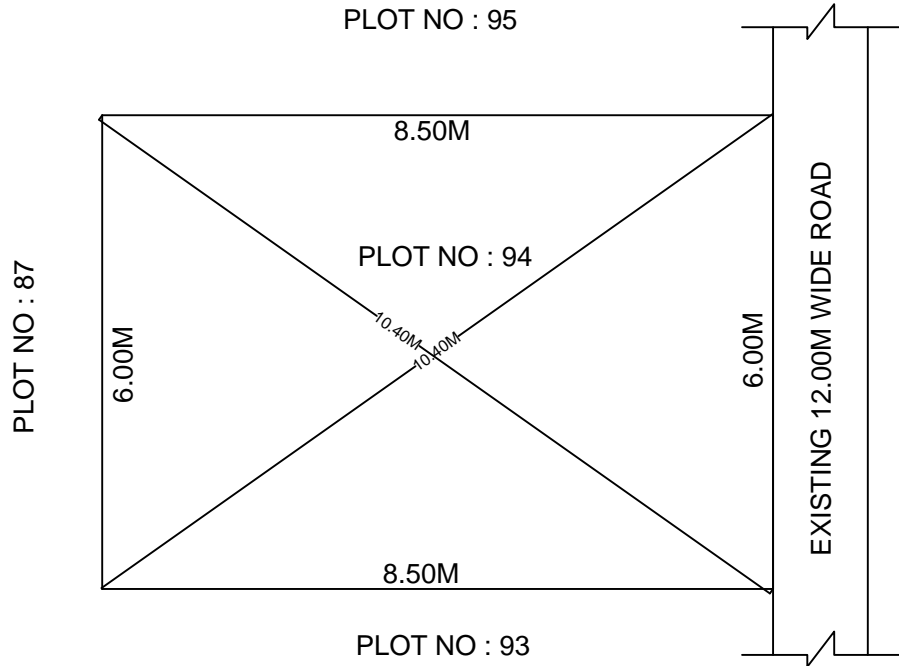

SITE PLAN OF SHOWING PLOT NO : 94, AUTONAGAR AT
CHALLAPALLI VILLAGE & MANDAL, KRISHNA DISTRICT.

PLOT AREA : 51.00 Sqm

SCALE : 1:100

BOUNDARIES

NORTH : PLOT NO : 95

SOUTH : PLOT NO : 93

EAST : EXISTING 12.00M WIDE ROAD

WEST : PLOT NO : 87

***NOTE :- 1) The site plan measurements shown above are as per approved layout plan approved by APCRDA.

2) The site plan is indicative only. The actual features are subject to modification if any by the competent authority on time to time basis and also ground condition of the actual measurements.

3) Any alteration/Modification on extent of the said plot will be notified accordingly.