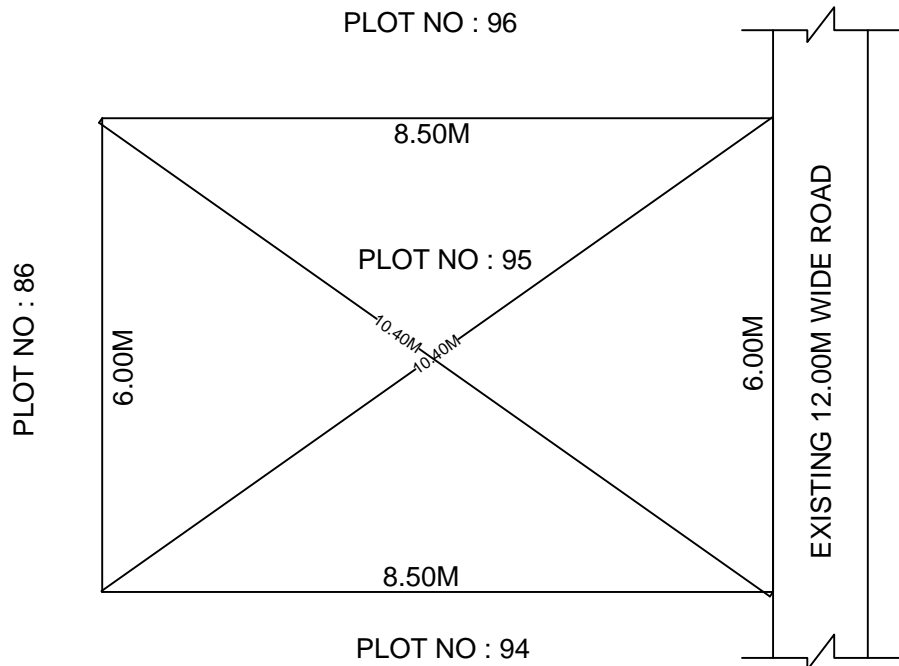

SITE PLAN OF SHOWING PLOT NO : 95, AUTONAGAR AT
CHALLAPALLI VILLAGE & MANDAL, KRISHNA DISTRICT.

PLOT AREA : 51.00 Sqm

SCALE : 1:100

BOUNDARIES

NORTH : PLOT NO : 96

SOUTH : PLOT NO : 94

EAST : EXISTING 12.00M WIDE ROAD

WEST : PLOT NO : 86

***NOTE :- 1) The site plan measurements shown above are as per approved layout plan approved by APCRDA.

2) The site plan is indicative only. The actual features are subject to modification if any by the competent authority on time to time basis and also ground condition of the actual measurements.

3) Any alteration/Modification on extent of the said plot will be notified accordingly.