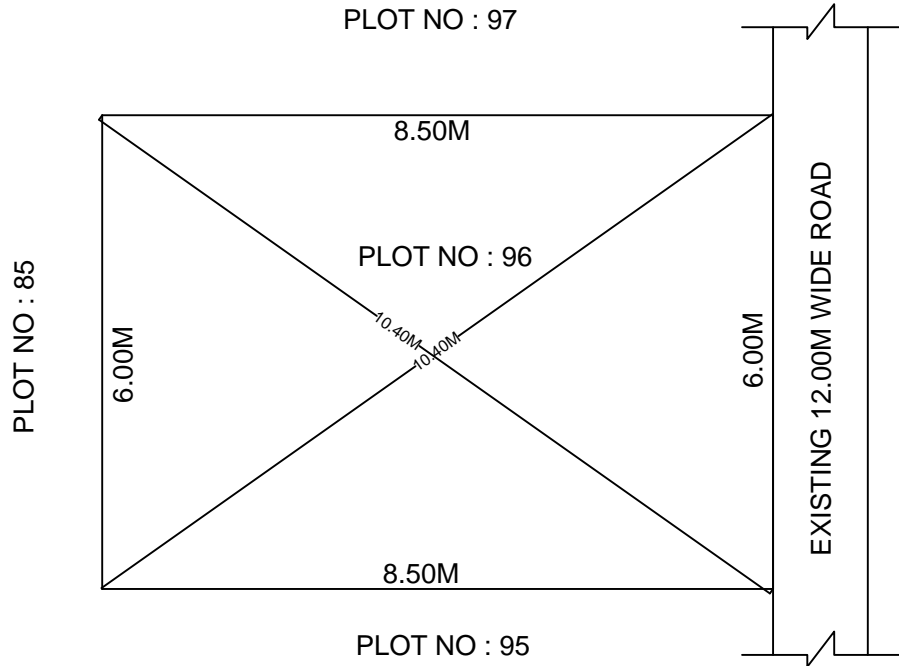

SITE PLAN OF SHOWING PLOT NO : 96, AUTONAGAR AT
CHALLAPALLI VILLAGE & MANDAL, KRISHNA DISTRICT.

PLOT AREA : 51.00 Sqm

SCALE : 1:100

BOUNDARIES

NORTH : PLOT NO : 97

SOUTH : PLOT NO : 95

EAST : EXISTING 12.00M WIDE ROAD

WEST : PLOT NO : 85

***NOTE :- 1) The site plan measurements shown above are as per approved layout plan approved by APCRDA.

2) The site plan is indicative only. The actual features are subject to modification if any by the competent authority on time to time basis and also ground condition of the actual measurements.

3) Any alteration/Modification on extent of the said plot will be notified accordingly.