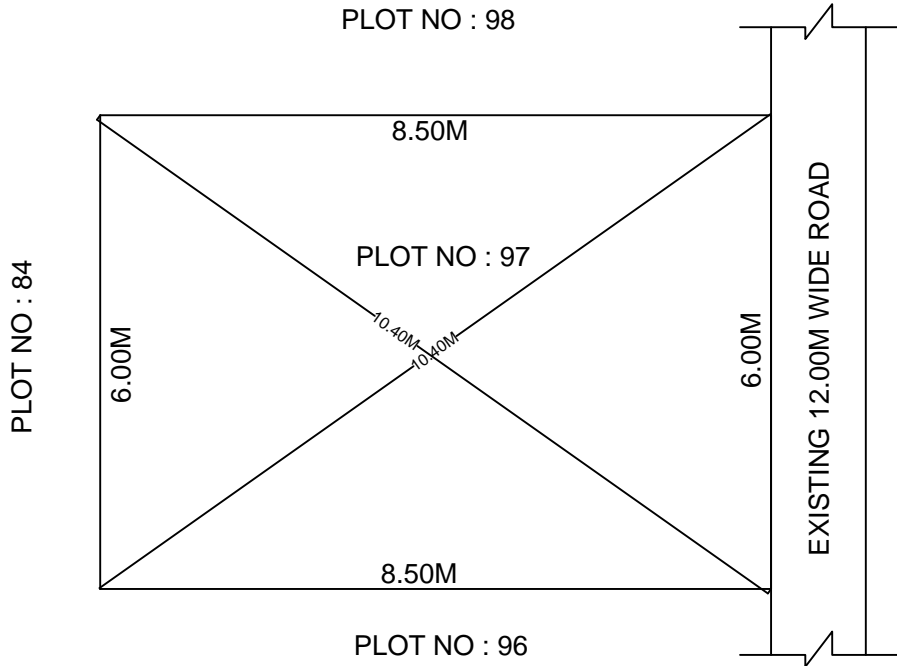

SITE PLAN OF SHOWING PLOT NO : 97, AUTONAGAR AT
CHALLAPALLI VILLAGE & MANDAL, KRISHNA DISTRICT.

PLOT AREA : 51.00 Sqm

SCALE : 1:100

BOUNDARIES

NORTH : PLOT NO : 98

SOUTH : PLOT NO : 96

EAST : EXISTING 12.00M WIDE ROAD

WEST : PLOT NO : 84

***NOTE :- 1) The site plan measurements shown above are as per approved layout plan approved by APCRDA.

2) The site plan is indicative only. The actual features are subject to modification if any by the competent authority on time to time basis and also ground condition of the actual measurements.

3) Any alteration/Modification on extent of the said plot will be notified accordingly.