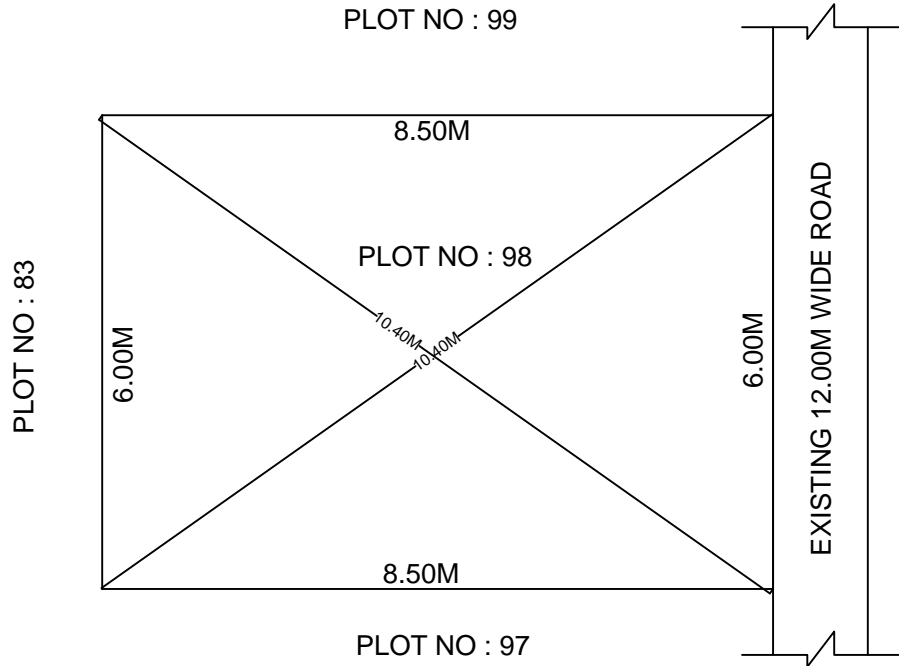

SITE PLAN OF SHOWING PLOT NO : 98, AUTONAGAR AT
CHALLAPALLI VILLAGE & MANDAL, KRISHNA DISTRICT.

PLOT AREA : 51.00 Sqm

SCALE : 1:100

BOUNDARIES

NORTH : PLOT NO : 99

SOUTH : PLOT NO : 97

EAST : EXISTING 12.00M WIDE ROAD

WEST : PLOT NO : 83

***NOTE :- 1) The site plan measurements shown above are as per approved layout plan approved by APCRDA.

2) The site plan is indicative only. The actual features are subject to modification if any by the competent authority on time to time basis and also ground condition of the actual measurements.

3) Any alteration/Modification on extent of the said plot will be notified accordingly.