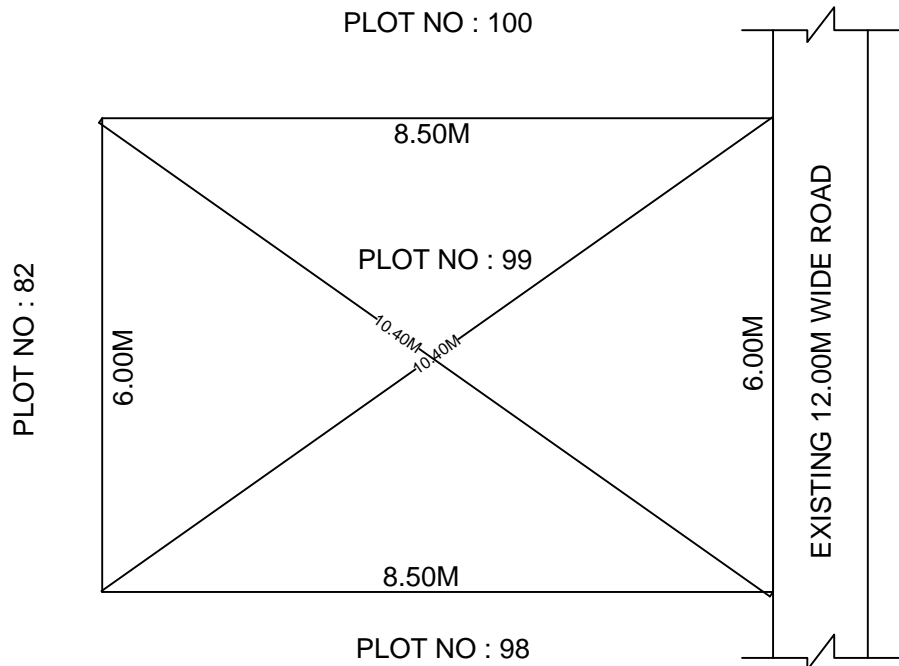

SITE PLAN OF SHOWING PLOT NO : 99, AUTONAGAR AT  
CHALLAPALLI VILLAGE & MANDAL, KRISHNA DISTRICT.

PLOT AREA : 51.00 Sqm

SCALE : 1:100

BOUNDARIES

NORTH : PLOT NO : 100

SOUTH : PLOT NO : 98

EAST : EXISTING 12.00M WIDE ROAD

WEST : PLOT NO : 82

\*\*\*NOTE :- 1) The site plan measurements shown above are as per approved layout plan approved by APCRDA.

2) The site plan is indicative only. The actual features are subject to modification if any by the competent authority on time to time basis and also ground condition of the actual measurements.

3) Any alteration/Modification on extent of the said plot will be notified accordingly.