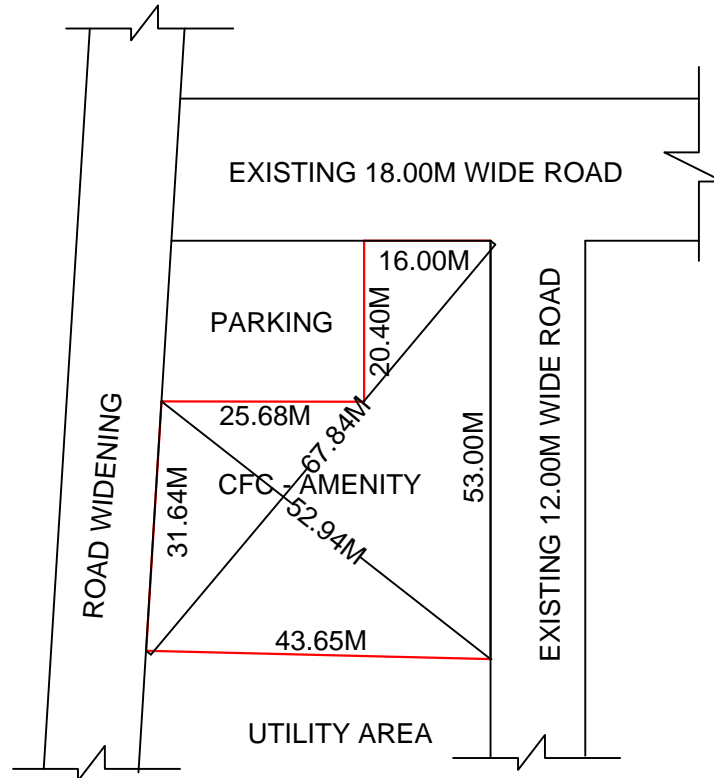

SITE PLAN OF SHOWING PLOT NO : CFC-AMENITY, AUTONAGAR AT CHALLAPALLI VILLAGE & MANDAL, KRISHNA DISTRICT.

PLOT AREA : 1695.39 Sqm

SCALE : 1:1000

BOUNDARIES

NORTH : PARKING, EXISTING 12.00M WIDE ROAD

SOUTH : UTILITY AREA

EAST : EXISTING 12.00M WIDE ROAD

WEST : ROAD WIDENING

***NOTE :- 1) The site plan measurements shown above are as per approved layout plan approved by APCRDA.

2) The site plan is indicative only. The actual features are subject to modification if any by the competent authority on time to time basis and also ground condition of the actual measurements.

3) Any alteration/Modification on extent of the said plot will be notified accordingly.