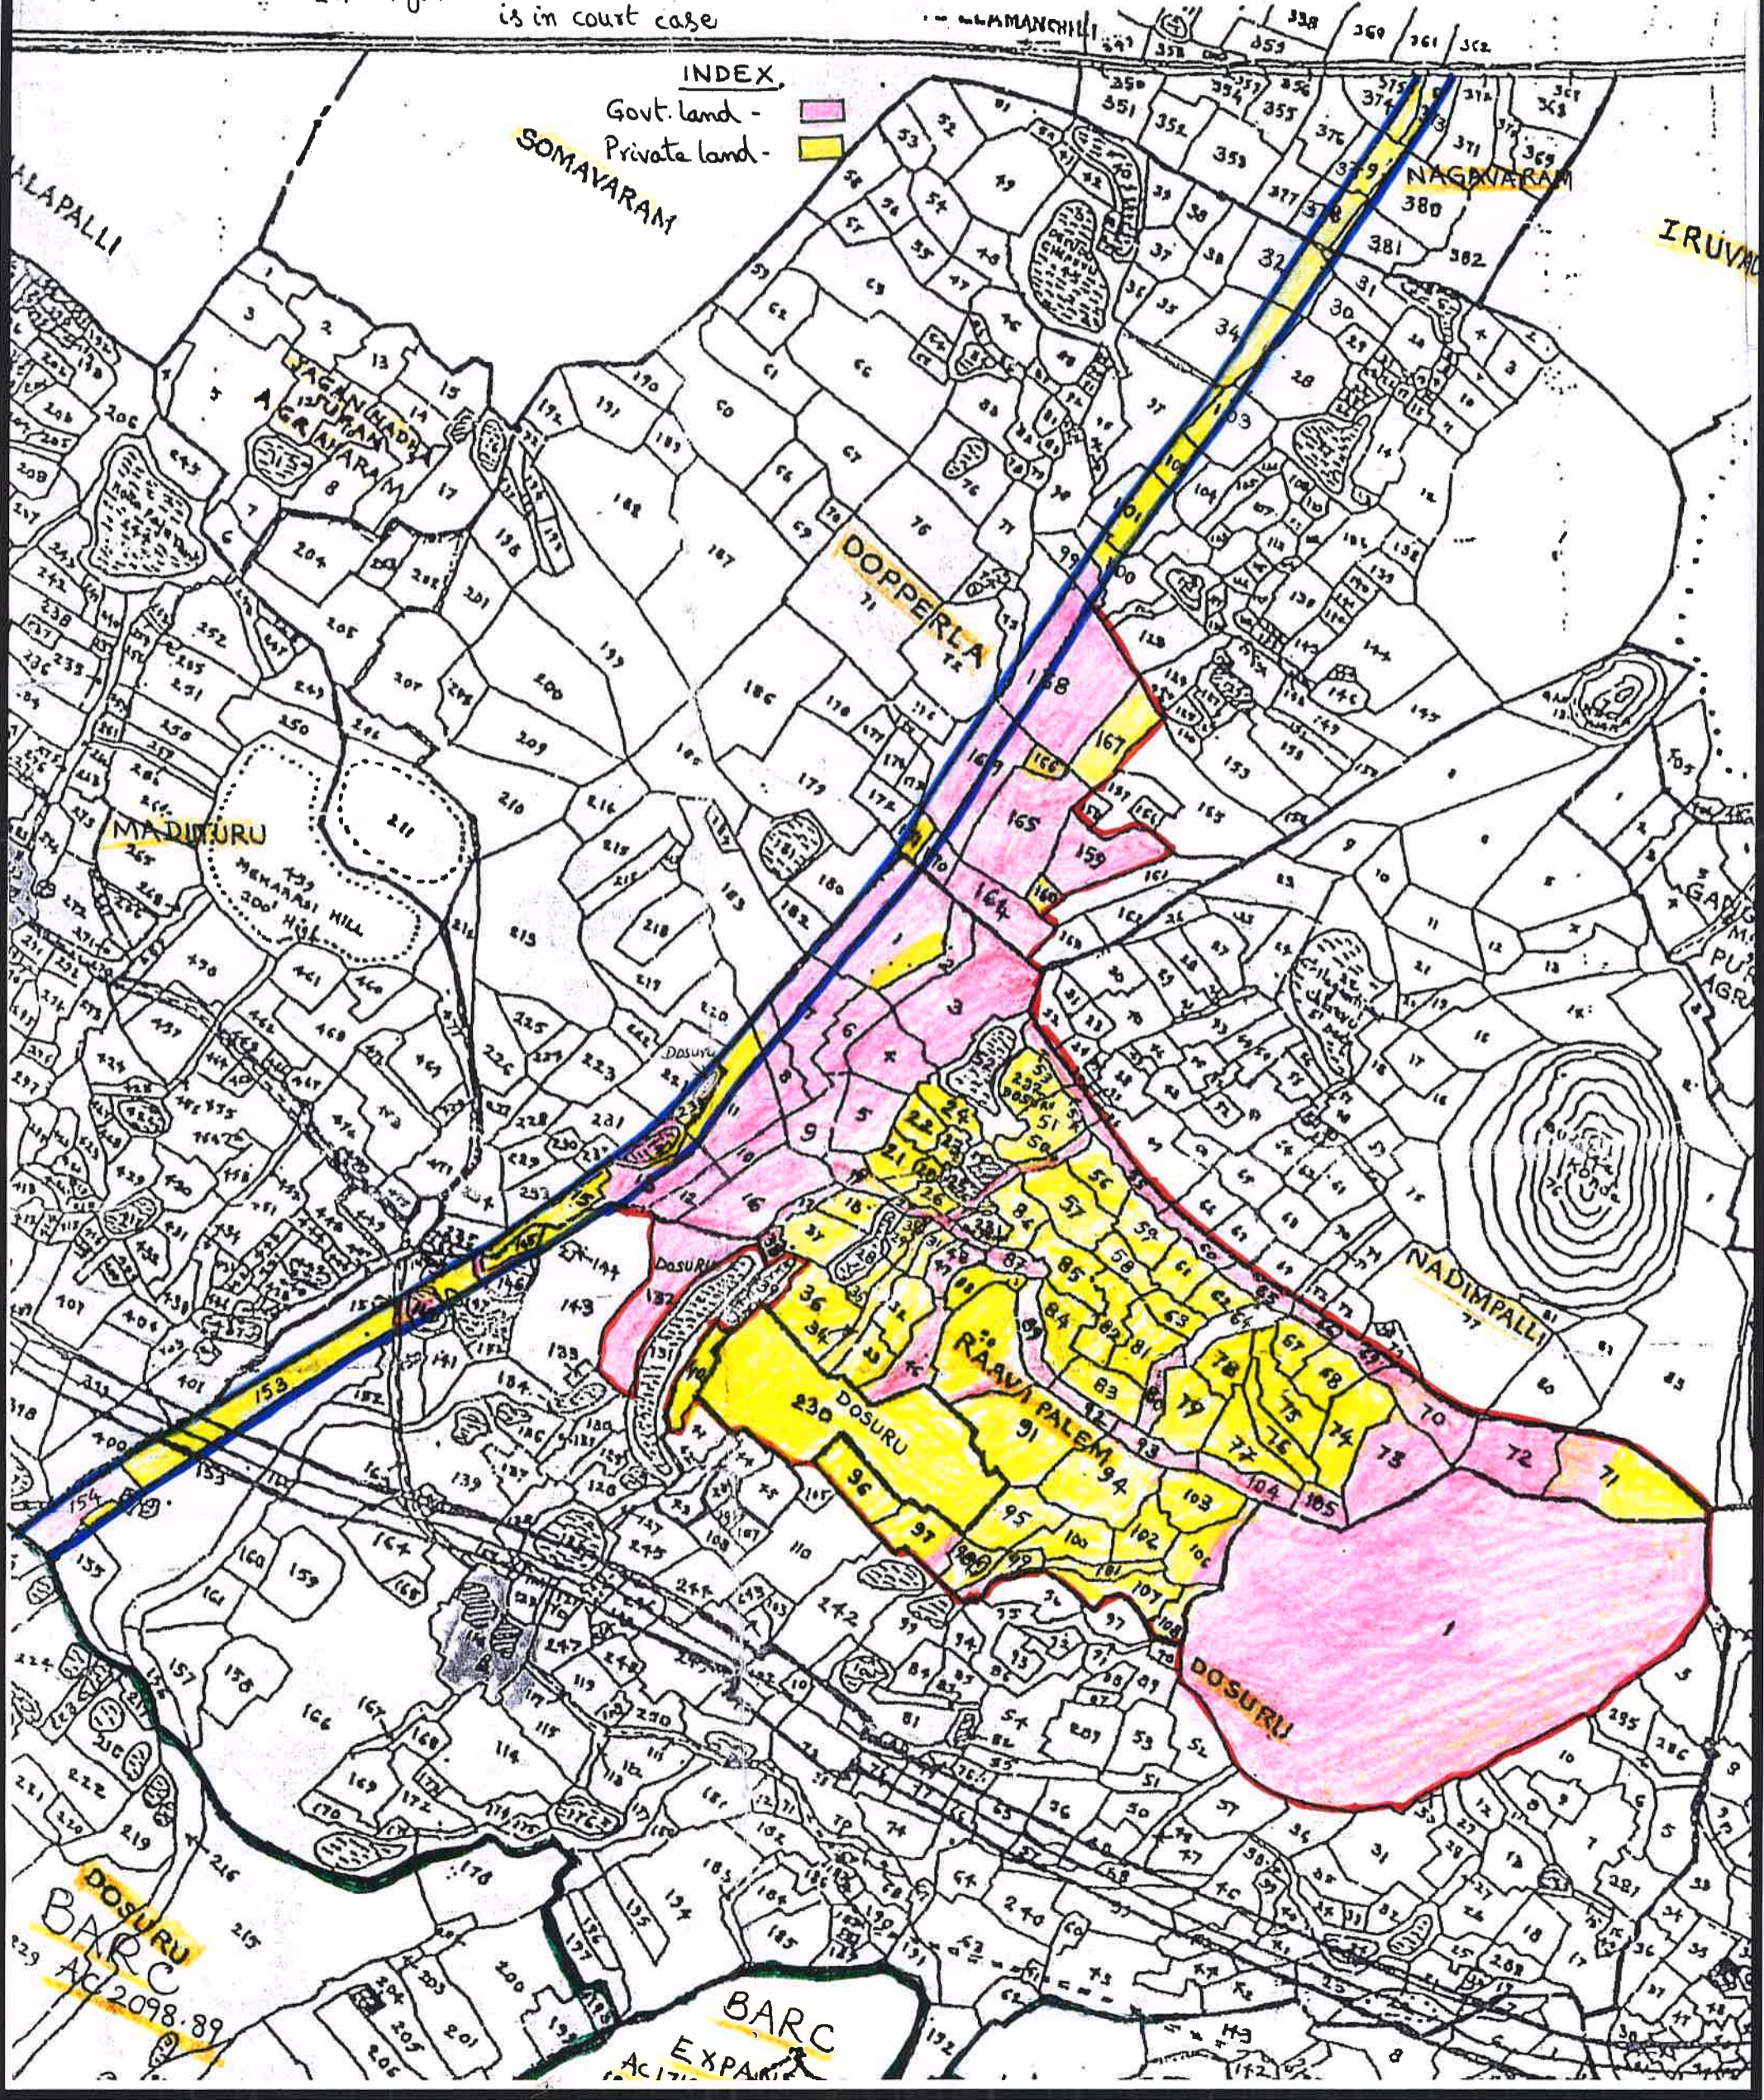

BARC Northern Approach road			
	Private land	Govt land	
DOSURU	25.54	10.22	35.76
Ravipalem	10.03	11.51	21.54
Dopperla	17.07	17.30	34.37
Nagavaram	9.04	-	9.04
	61.68	39.03	100.71

BARC Residential Colony		
	Private Land	Govt Land
DOSURU	59.37	275.38
Ravipalem	324.07	248.93
Dopperla	11.64	74.03
	395.08	598.34
	Total = 993.42 Acres	

In Nagavaram, 1.60 Acres is in court case

INDEX
Govt. land -
Private land -

DOSURU
BARC
AC 2098.89

BARC
EXPAN
AC 17