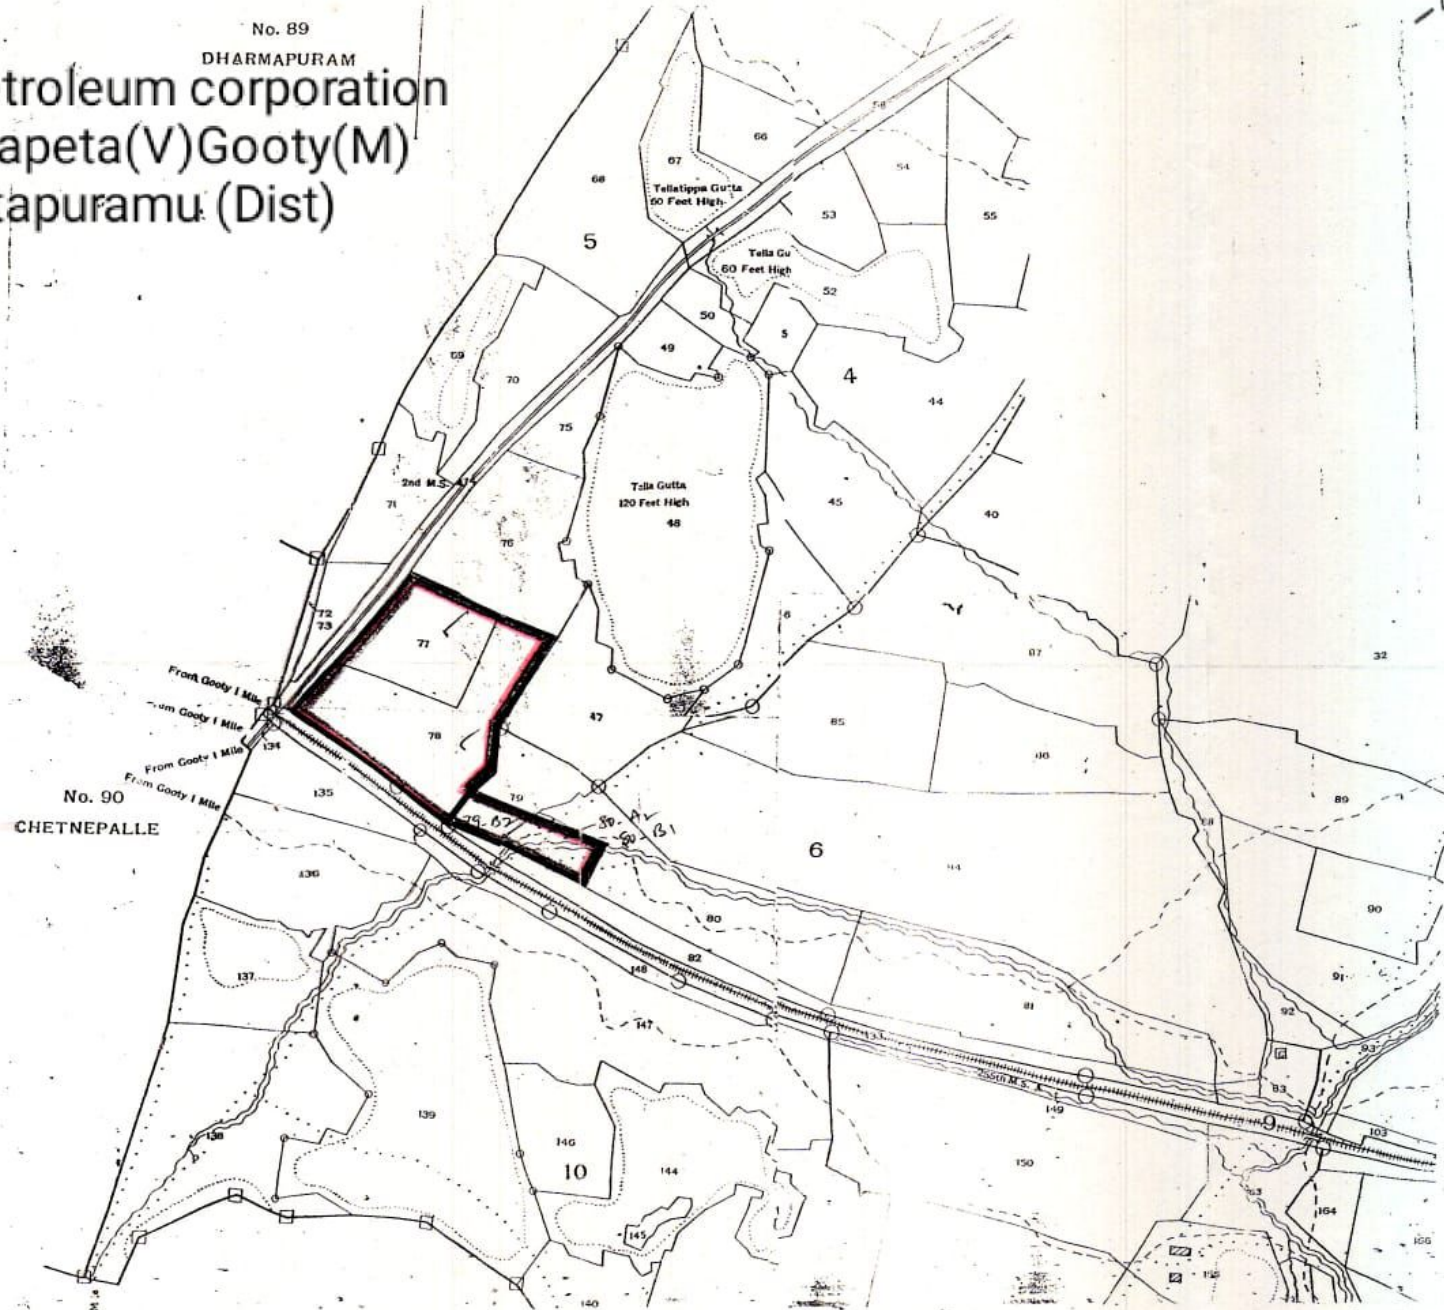

No. 89
DHARMAPURAM
Bharath petroleum corporation
Ltd, Kothapeta(V)Gooty(M)
Anantapuramu. (Dist)

-48
FS2

Extent
Total = 24.99