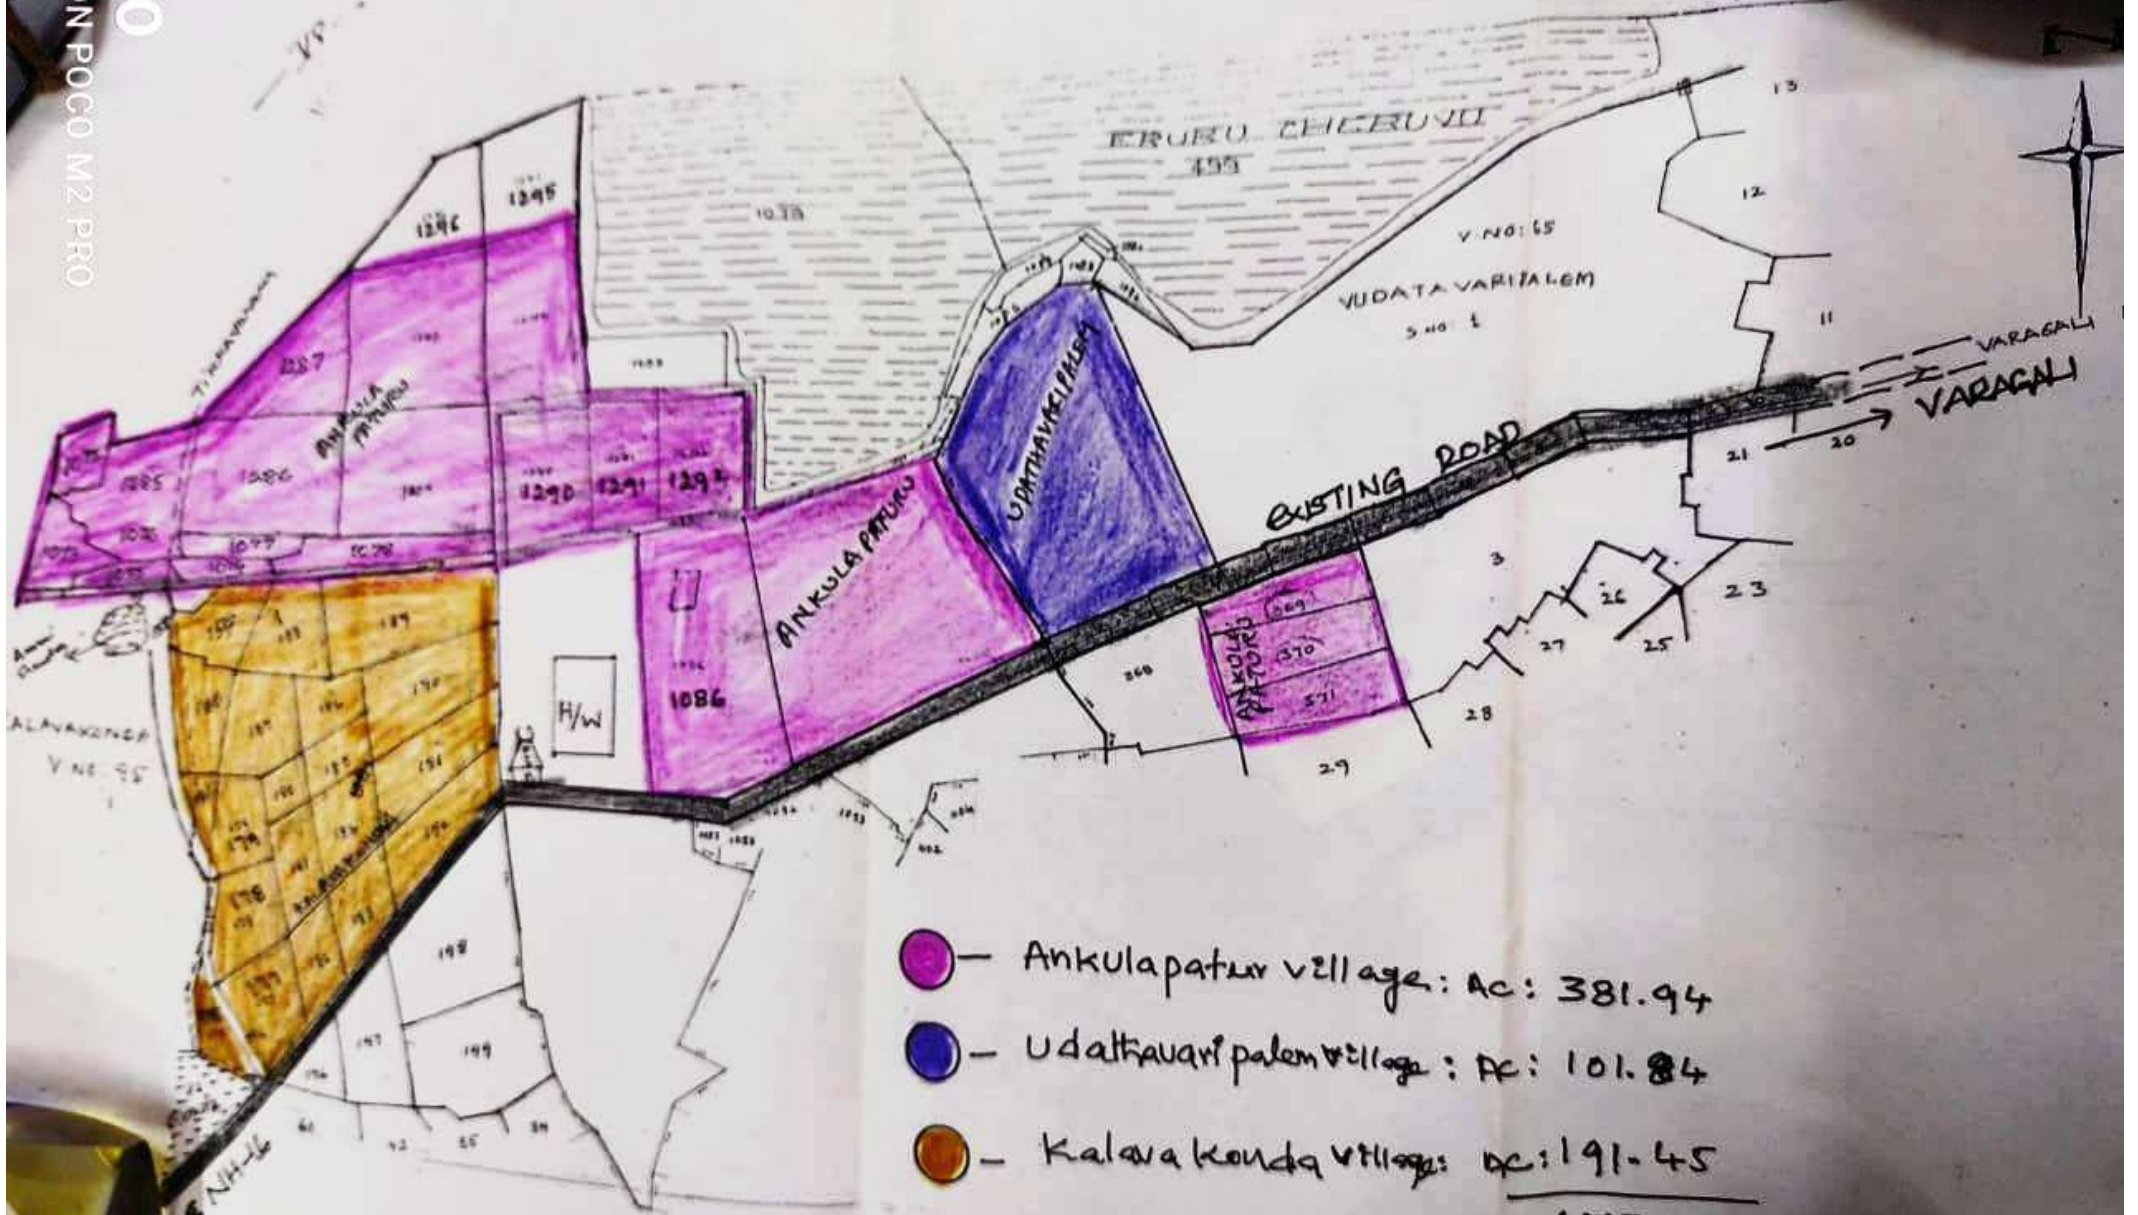

Combined sketch: Land Allotted to SBA@Steals

- - Ankulapatam village: Ac: 381.94
 - - Udatravari palem village: Ac: 101.84
 - - Kalavakonda village: Ac: 191.45
-
- 675.23

SHOT ON POCO M2 PRO
 POCO
 GER
 LORE