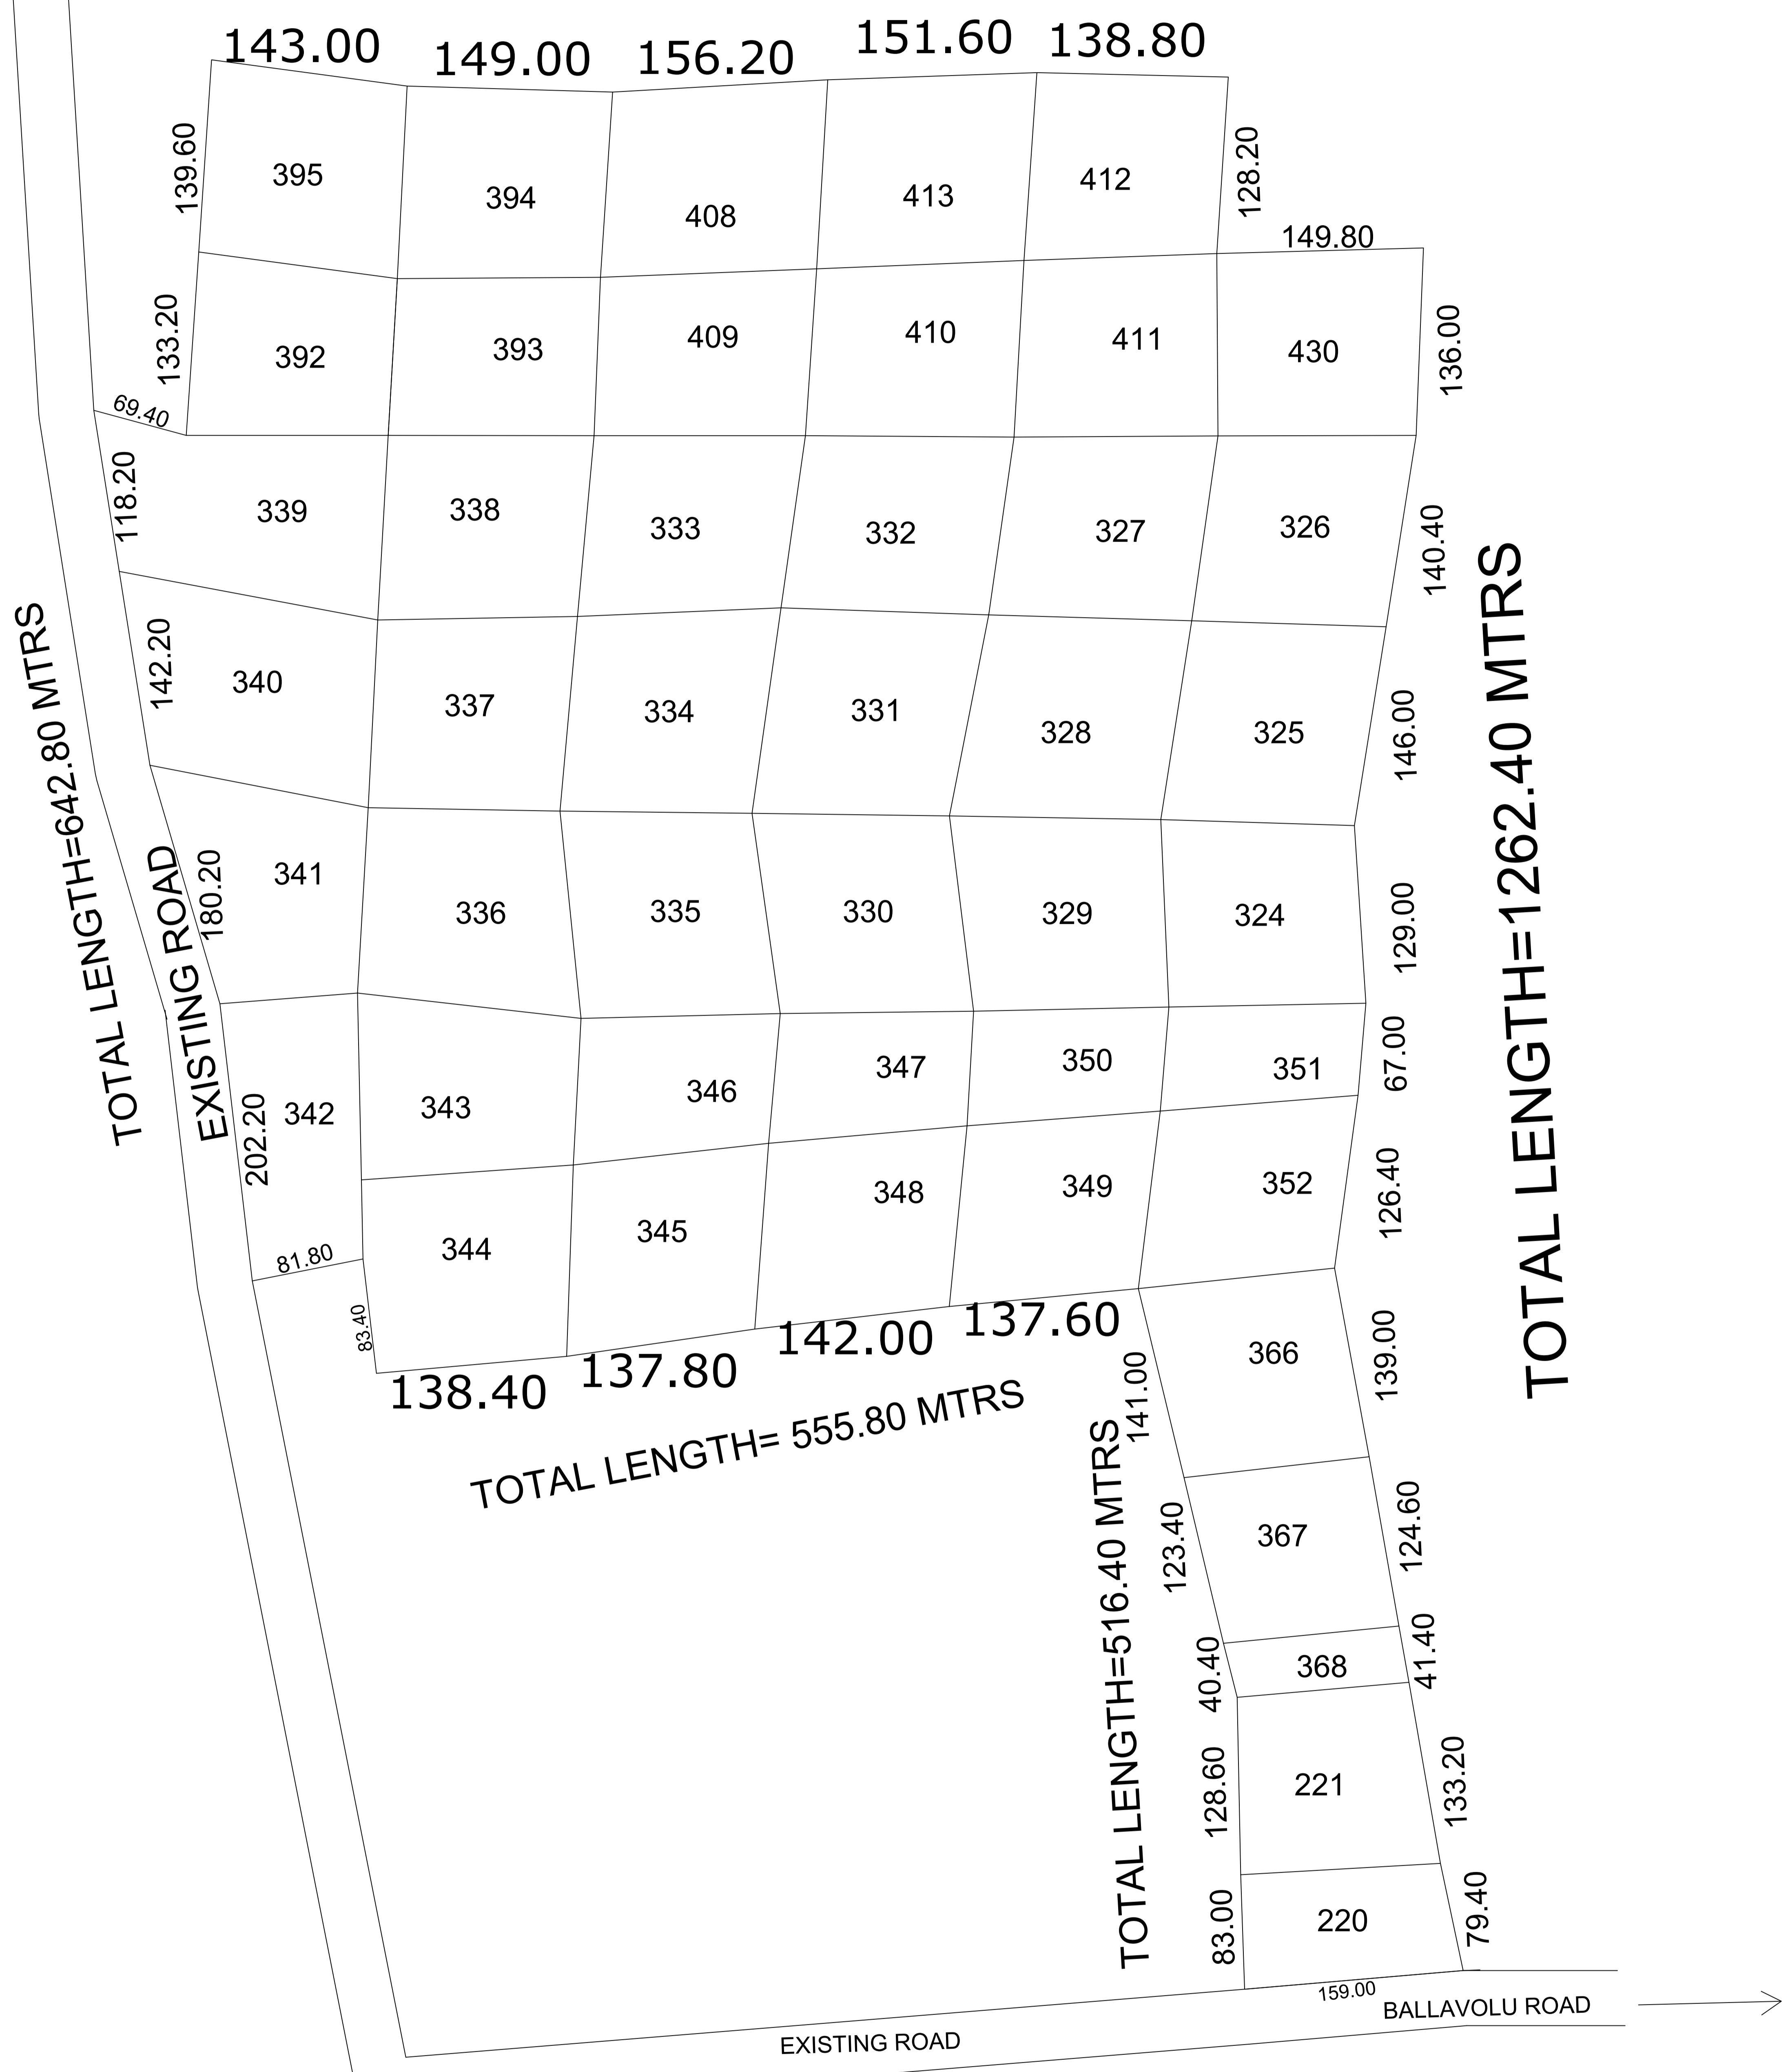

SITE PLAN OF LAND 208.07 Ac. IN BALLAVOLU VILLAGE, CHILLAKUR MANDAL, SPSR NELLORE

CHINTHAVARAM

TOTAL LENGTH=738.60 MTRS

Vacant