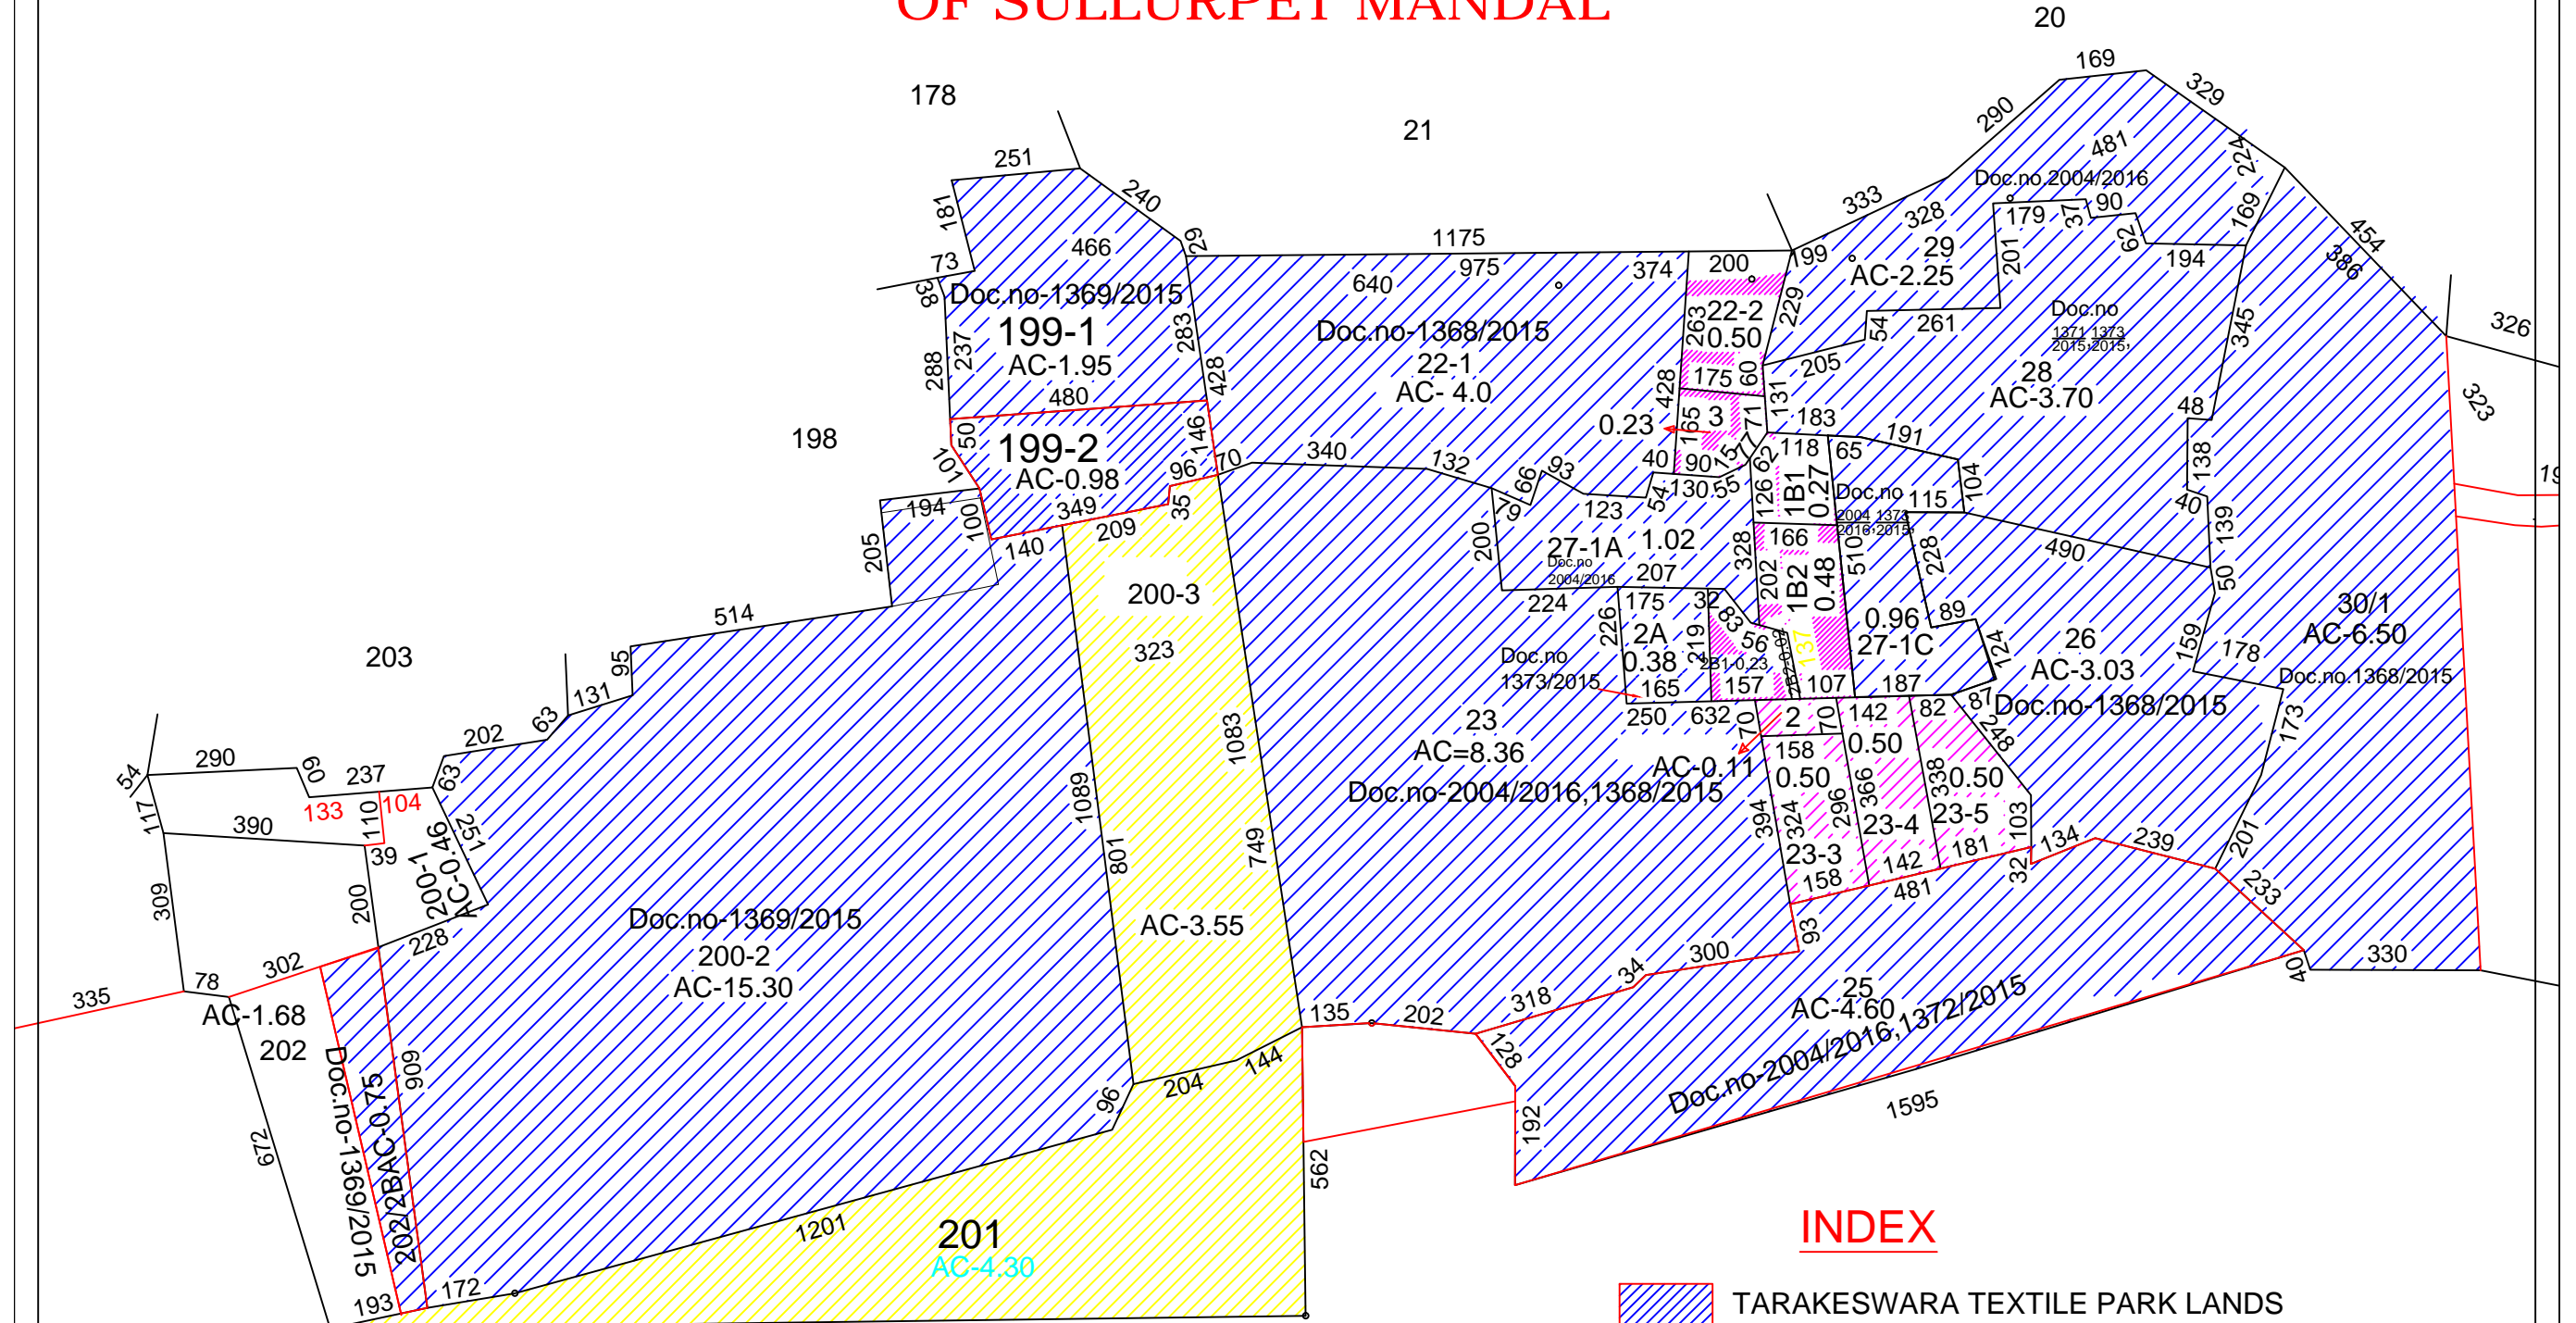

COMBINED SKETCH OF PADAMATI KANDRIKA & MANNARUPOLURU VILLAGES OF SULLURPET MANDAL

INDEX

-  TARAKESWARA TEXTILE PARK LANDS
-  PADAMATIKANDRIGA VILLAGE
APIIC LAND TO BE ALLOTTED
Extent-3.34 Ac
-  MANNARPOLURU VILLAGE
APIIC LAND TO BE ALLOTTED
Extent-7.85 Ac