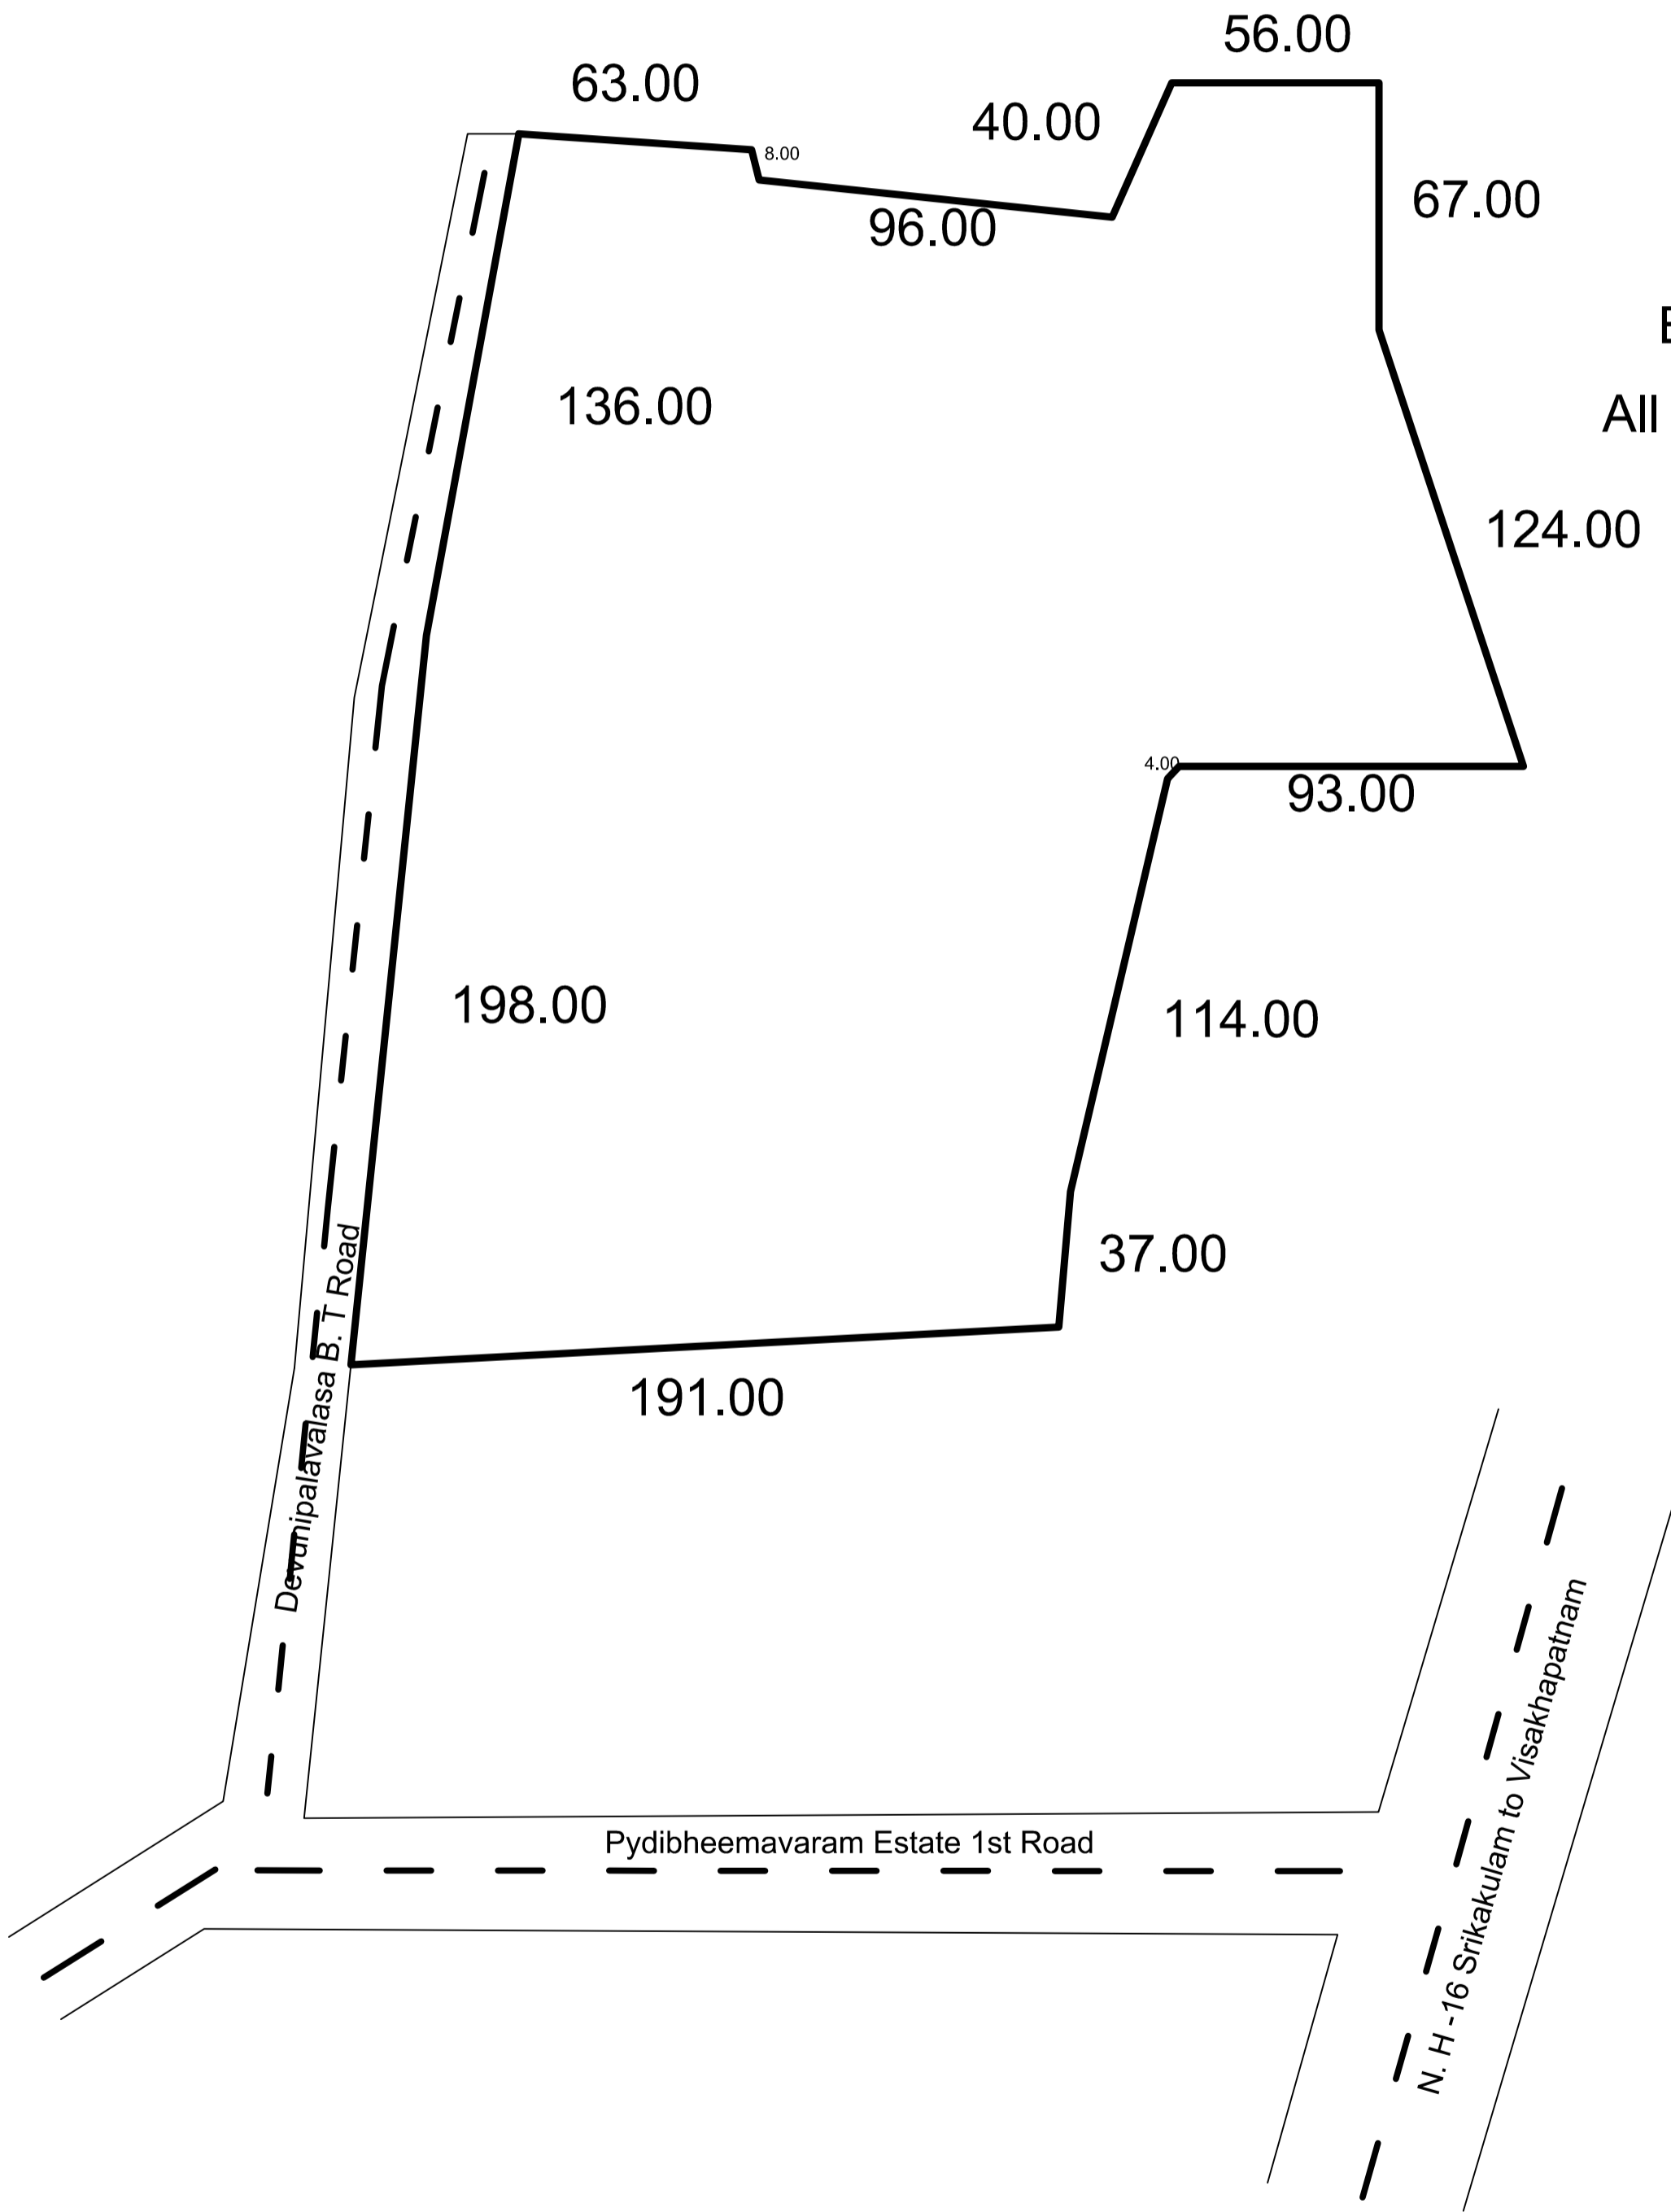

PLAN SHOWING THE UN-DEVELOPED IN SY.NO 49, 54
AT DEVUNIPALAVASA(V), RANASTHALAM(M), SRIKAKULAM DISTRICT

Extent :Ac.13.61 cts
All dimesions are in Meters