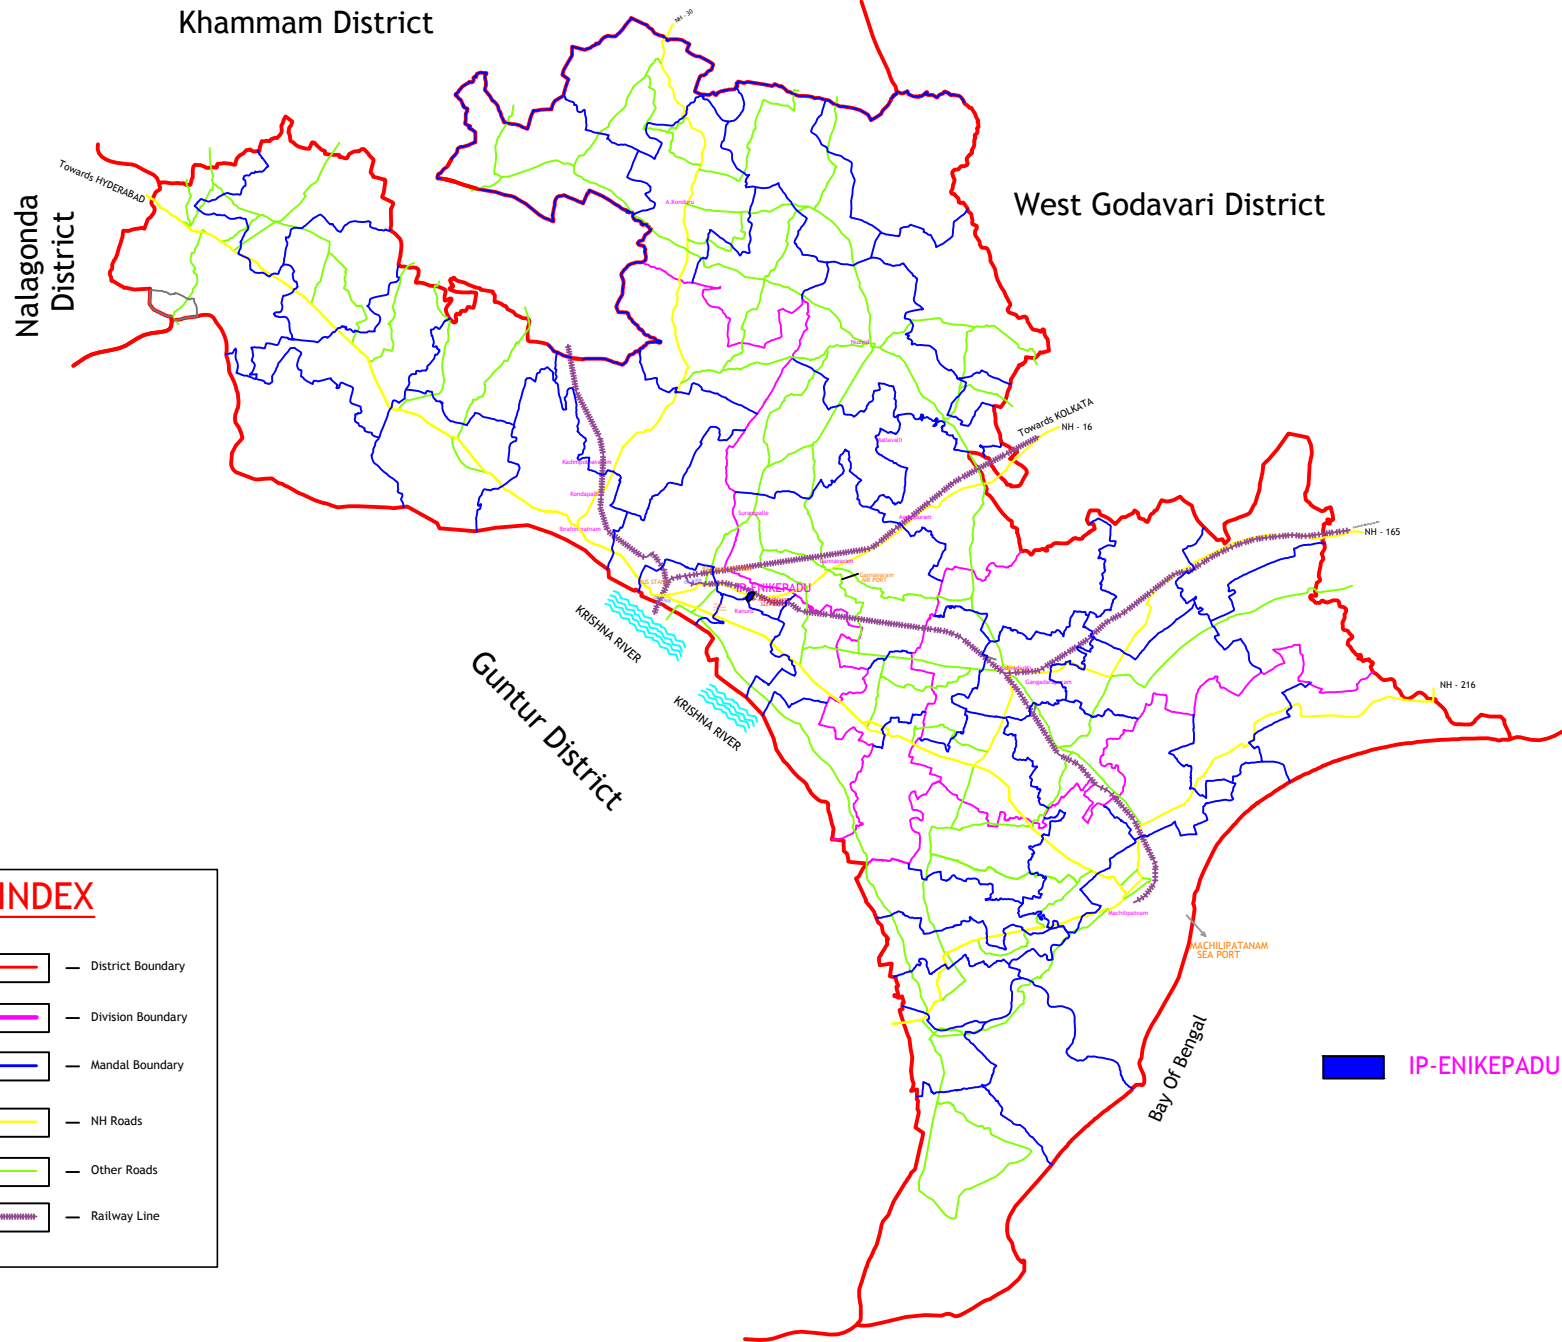

MAP SHOWING THE KRISHNA DISTRICT

INDEX	
	— District Boundary
	— Division Boundary
	— Mandal Boundary
	— NH Roads
	— Other Roads
	— Railway Line

 IP-ENIKEPADU : IP-ACS 0.08Cents
323.76sq.m