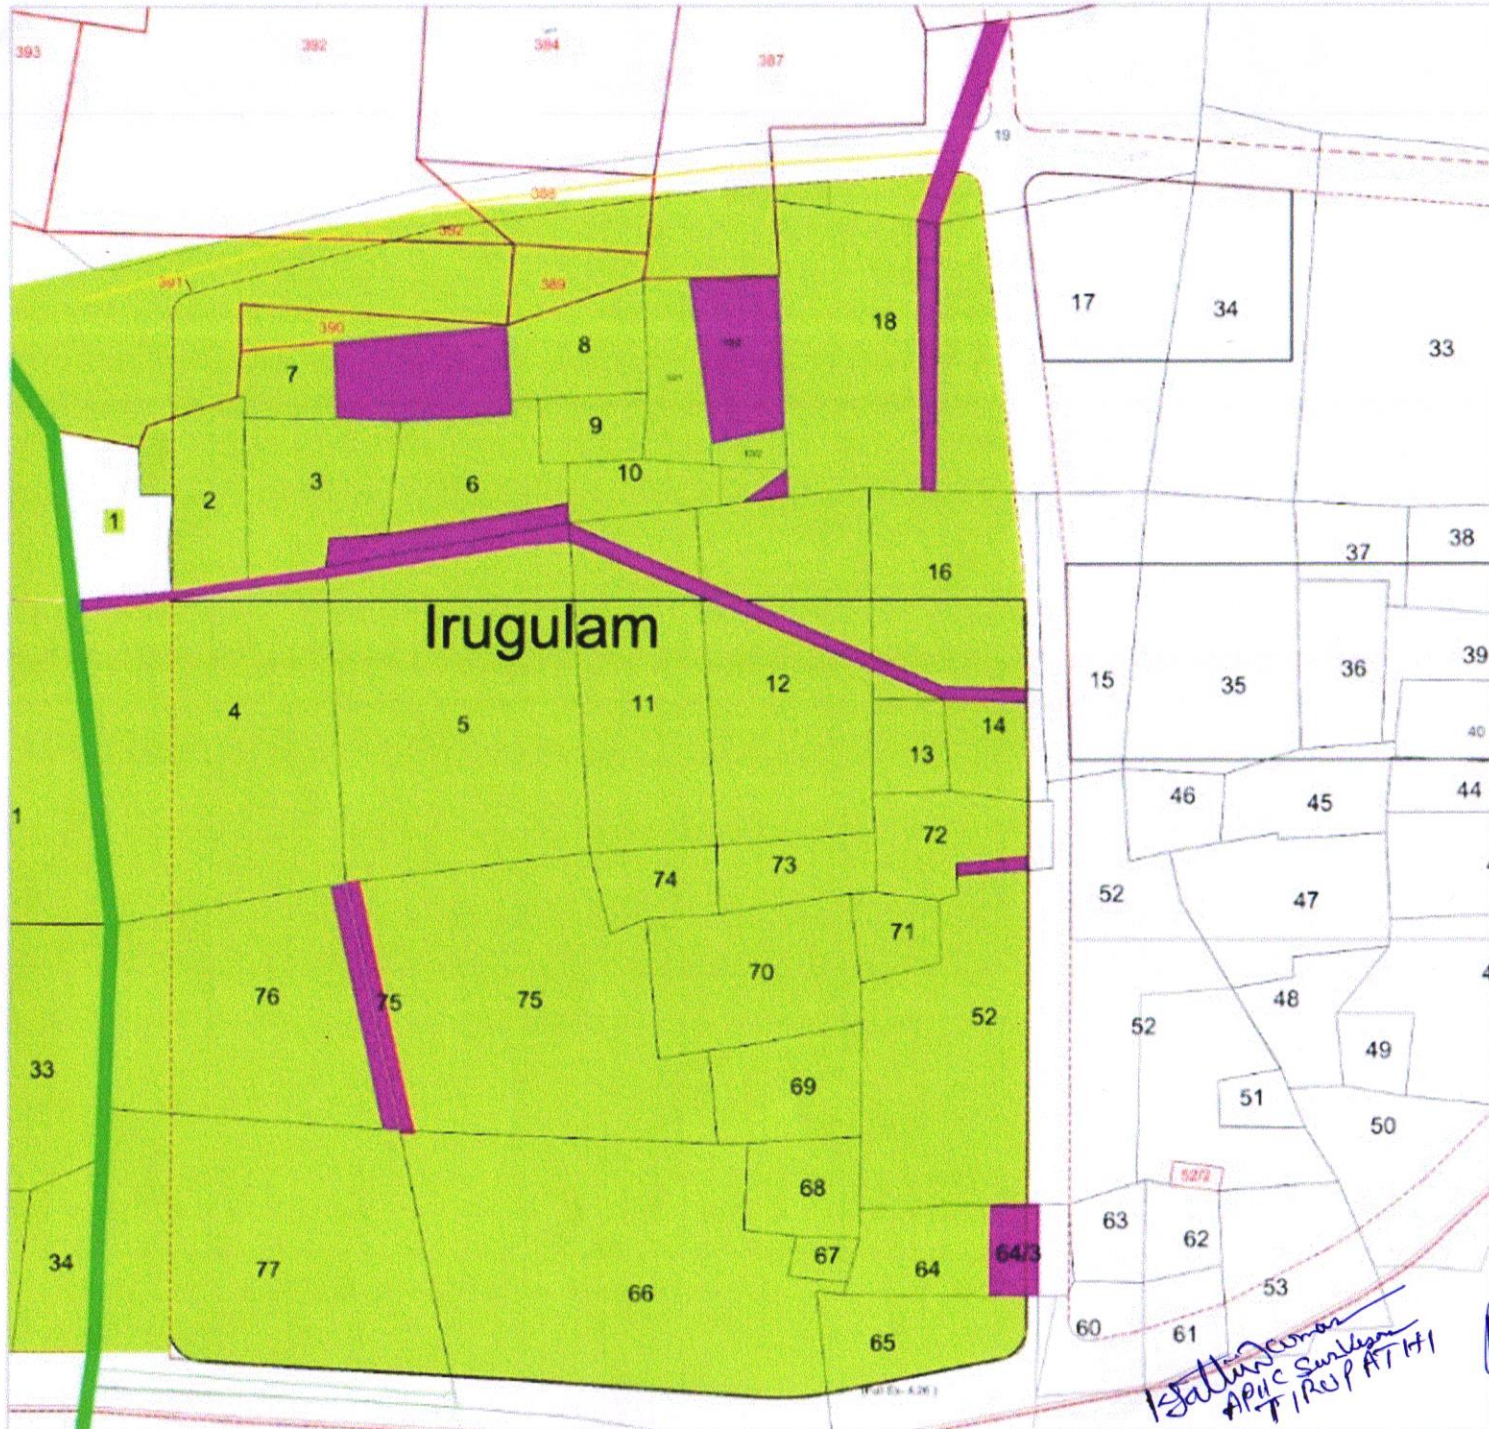

Map Extract showing the details of lands already handed over to Sri City and lands recently given advance possession of Irugulam village

Village Name: Irugulam  
Mandal Name: Satyavedu

-  Land already handed over
-  Recent Advance Possession-9.32 Ac
-  Village Boundary