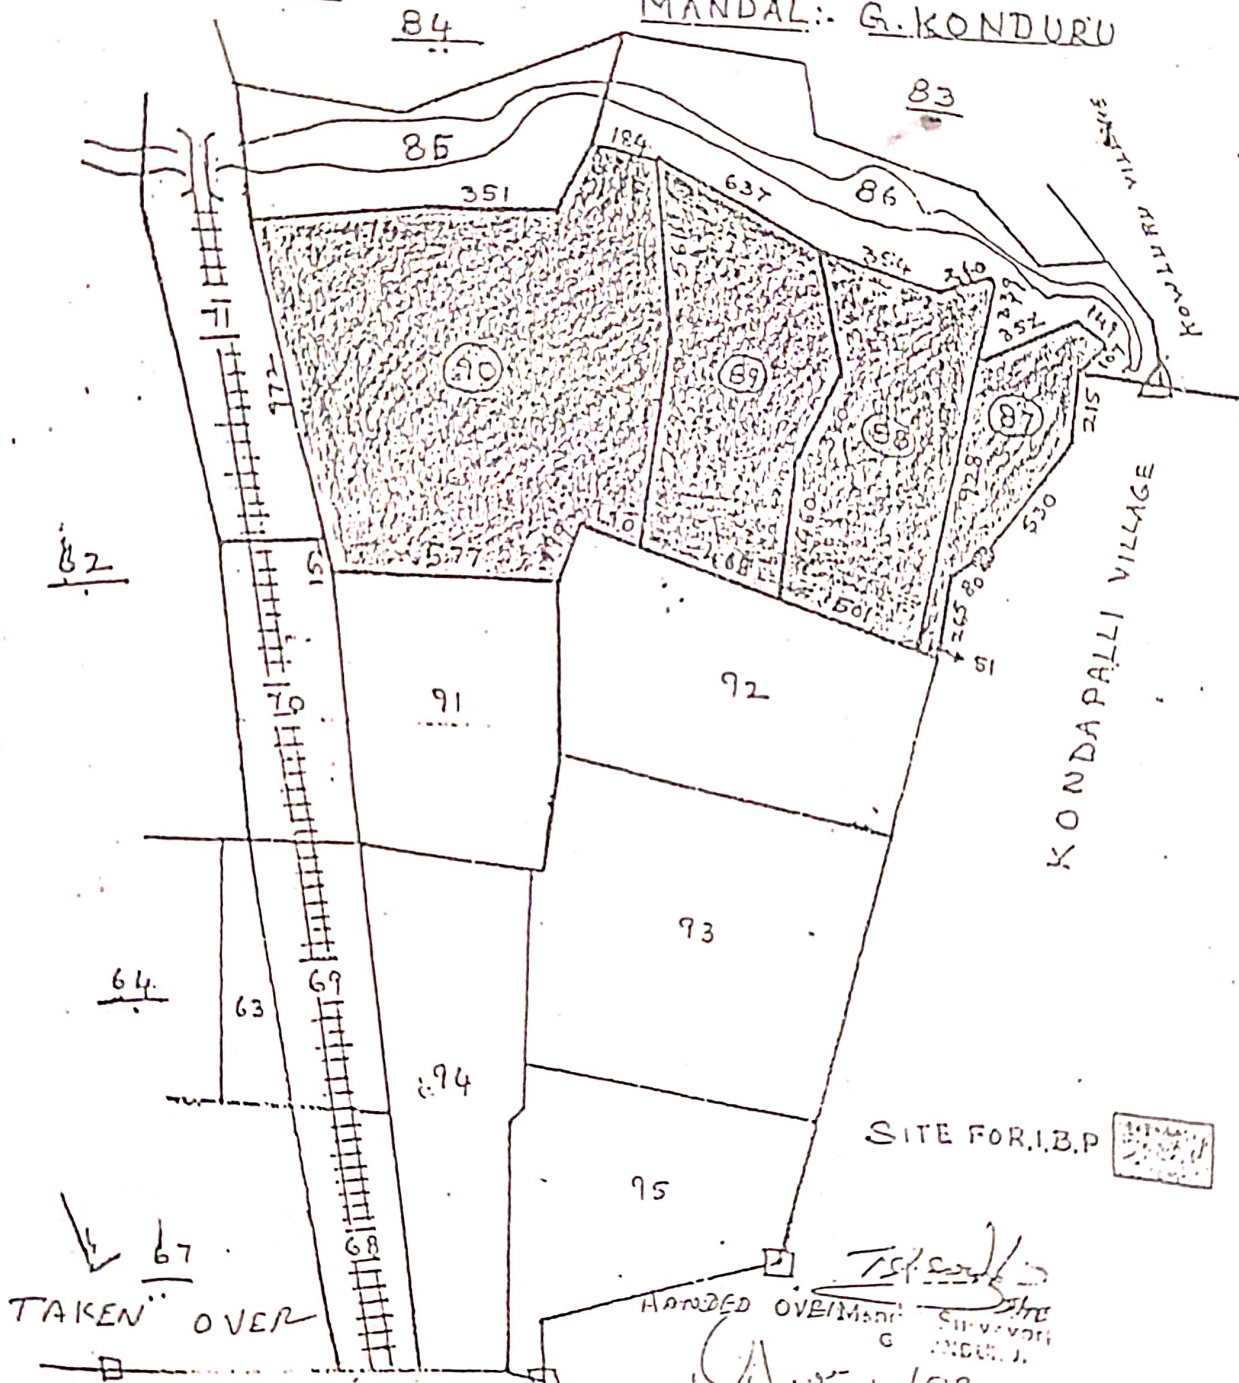

COMBINED SKETCH OF KADIMI POTAVARAM

DISTRICT:- KRISHNA

VILLAGE.

MANDAL:- G. KONDURU

↓ 67
TAKEN OVER

HANDLED OVER
13/7/98

Dy. ZONAL MANAGER (Q),
A.P. I. I. C. LIMITED
INDUSTRIAL ESTATE
VIJAYAWADA - 4.

KONDAPALLI VILLAGE