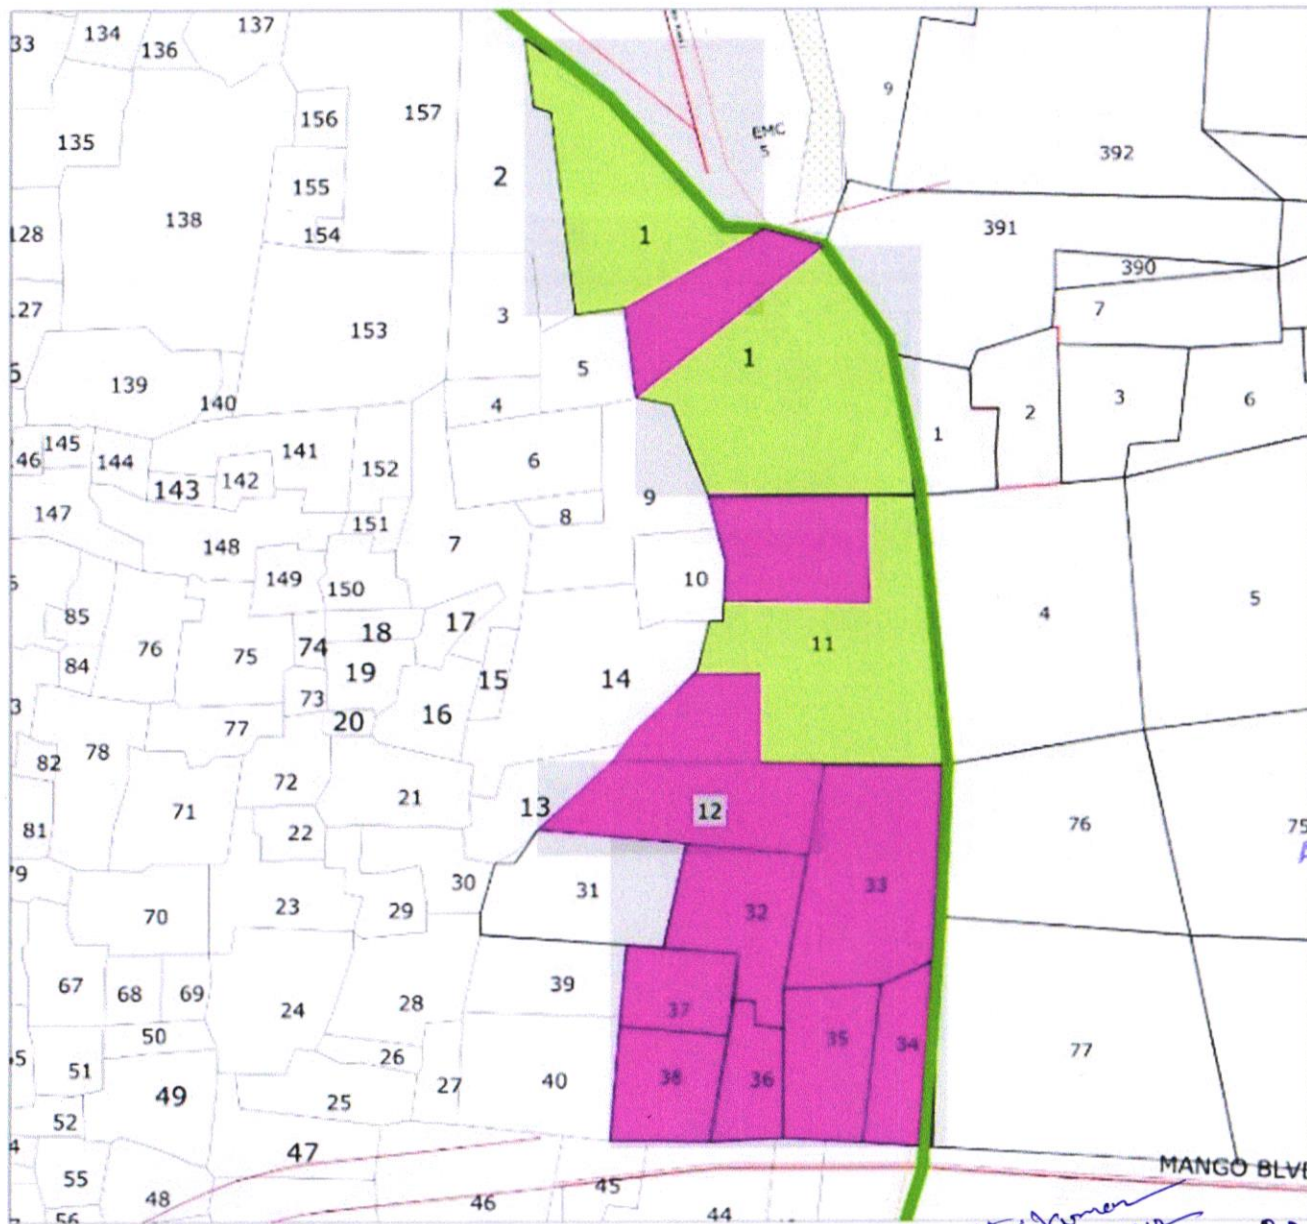

Map Extract Showing the details of Lands already handed over to Sri City and lands recently given advance possession of Kolladam Village

Village Name: Kolladam  
Mandal Name: Satyavedu

- Land already handed over to Sri City by APIIC
- Recent Advance Possession-31.69 Ac
- Village Boundary