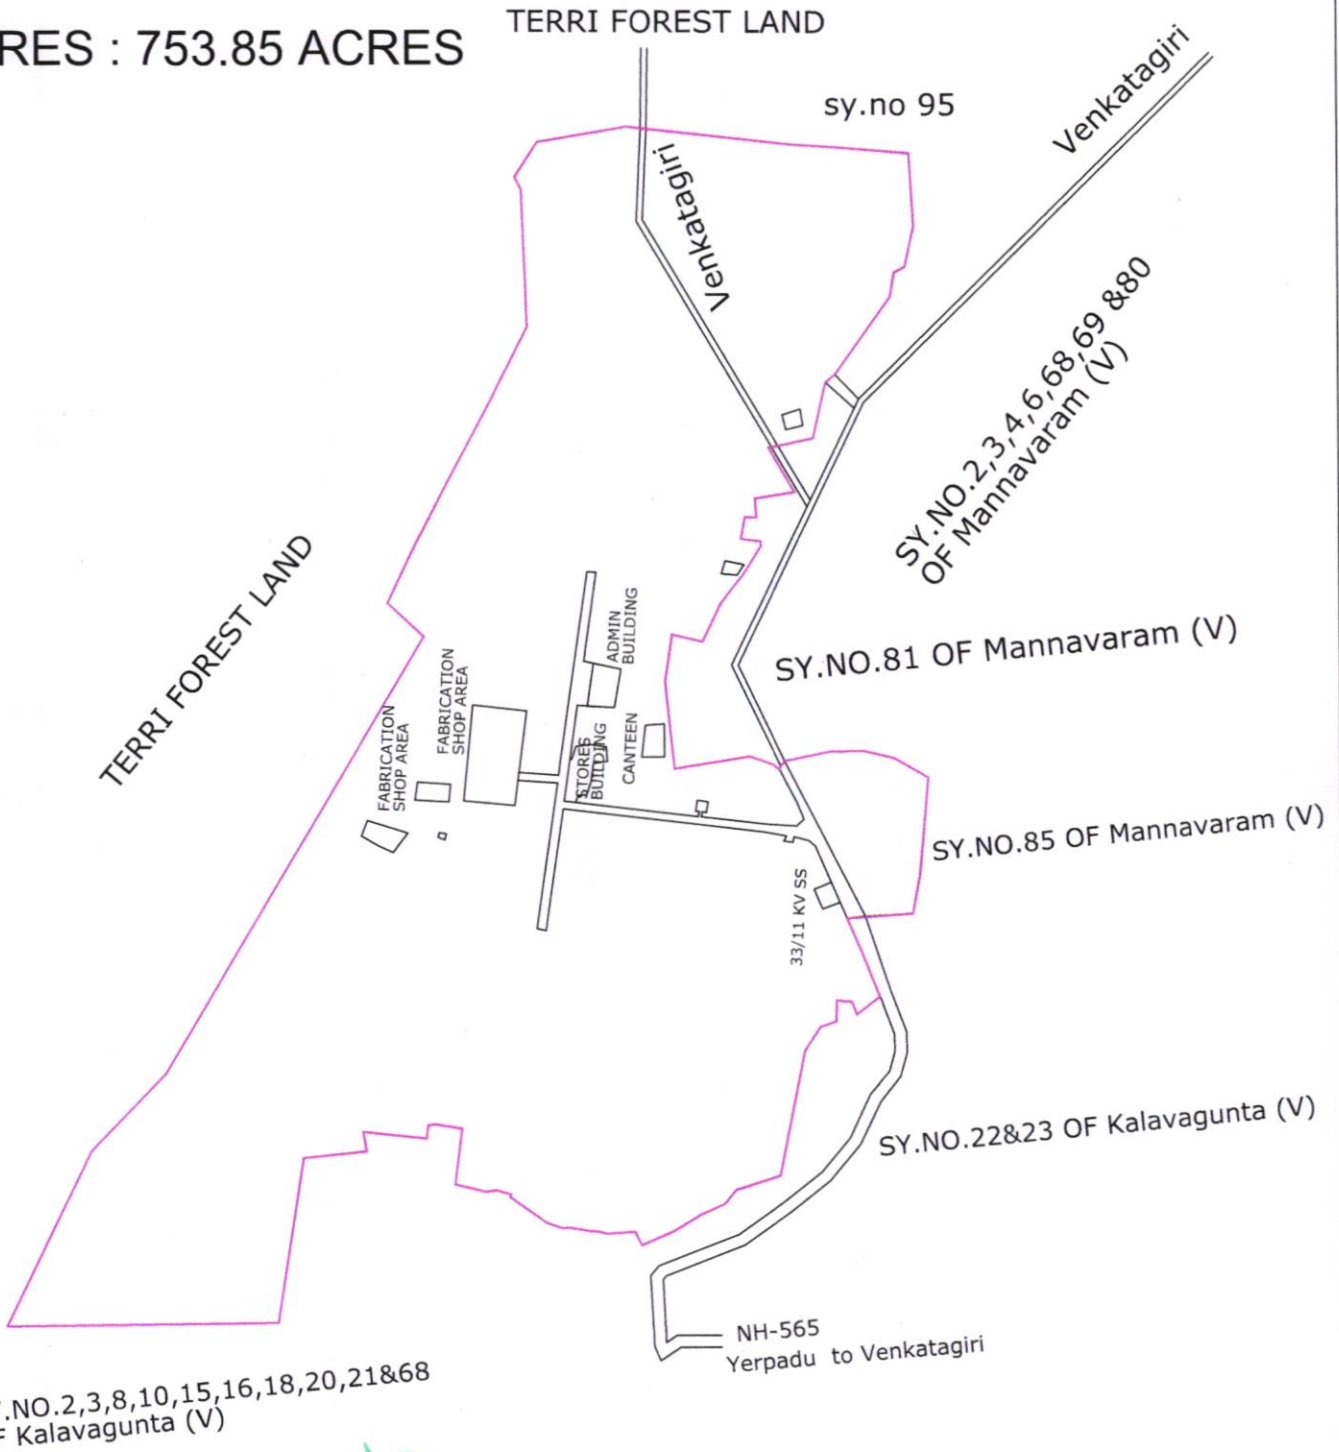

LAYOUT PATTERN FOR NBPPL MANNAVARAM  
 OF MANNAVARAM & KALAVAGUNTA VILLAGES, SRIKALAHASTI MANDAL, CHITTOOR DISTRICT.

ACRES : 753.85 ACRES

 Deputy Zonal Manager (Engg)  
 MANAGER (ENGG) A.P.I.I.C. Ltd., Tirupati-517 501. ZONAL MANAGER A.P.I.I.C. LTD., TIRUPATI.  
 7/4/22  
 S. Srinivas  
 APIC SURABHYA TIRUPATHI  
 S. Srinivas  
 APIC/TOR