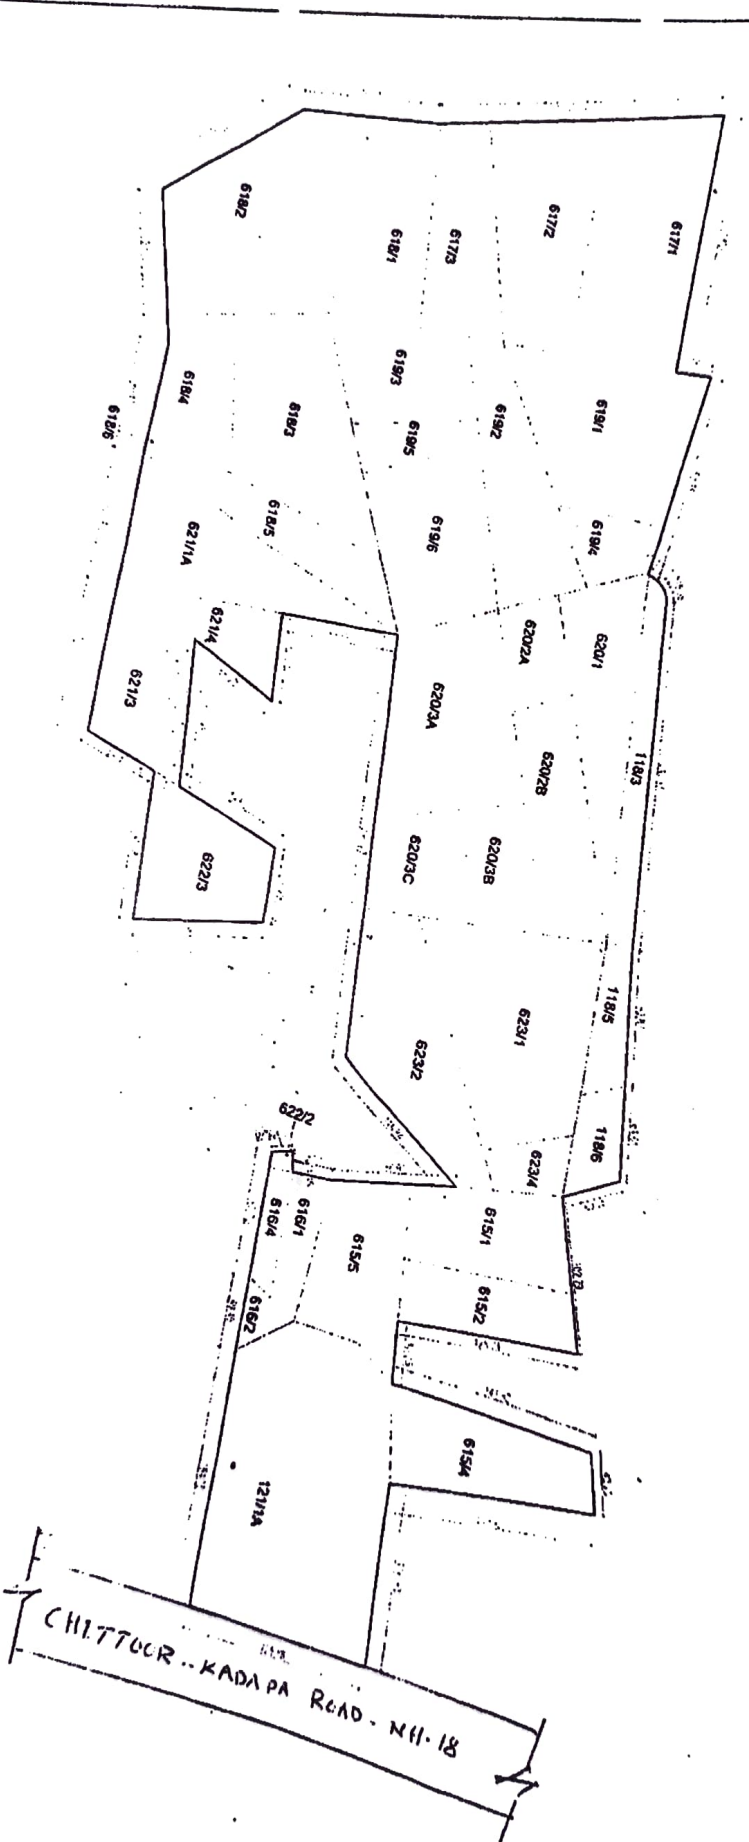

Site Plan Showing the Land allotted To M/s Apollo Hospitals Educational and Research Foundation At IP, Murakkambattu Village, chittoor (mandal & Dist.)

NCT 7c SCALE

SURVEY NO		EXTENT	
1	2	3	4
1	2	3	4
5	6	7	8
9	10	11	12
13	14	15	16
17	18	19	20
21	22	23	24
25	26	27	28
29	30	31	32
33	34	35	36
37	38	39	40
41	42	43	44
45	46	47	48
49	50	51	52
53	54	55	56
57	58	59	60
61	62	63	64
65	66	67	68
69	70	71	72
73	74	75	76
77	78	79	80
81	82	83	84
85	86	87	88
89	90	91	92
93	94	95	96
97	98	99	100
TOTAL