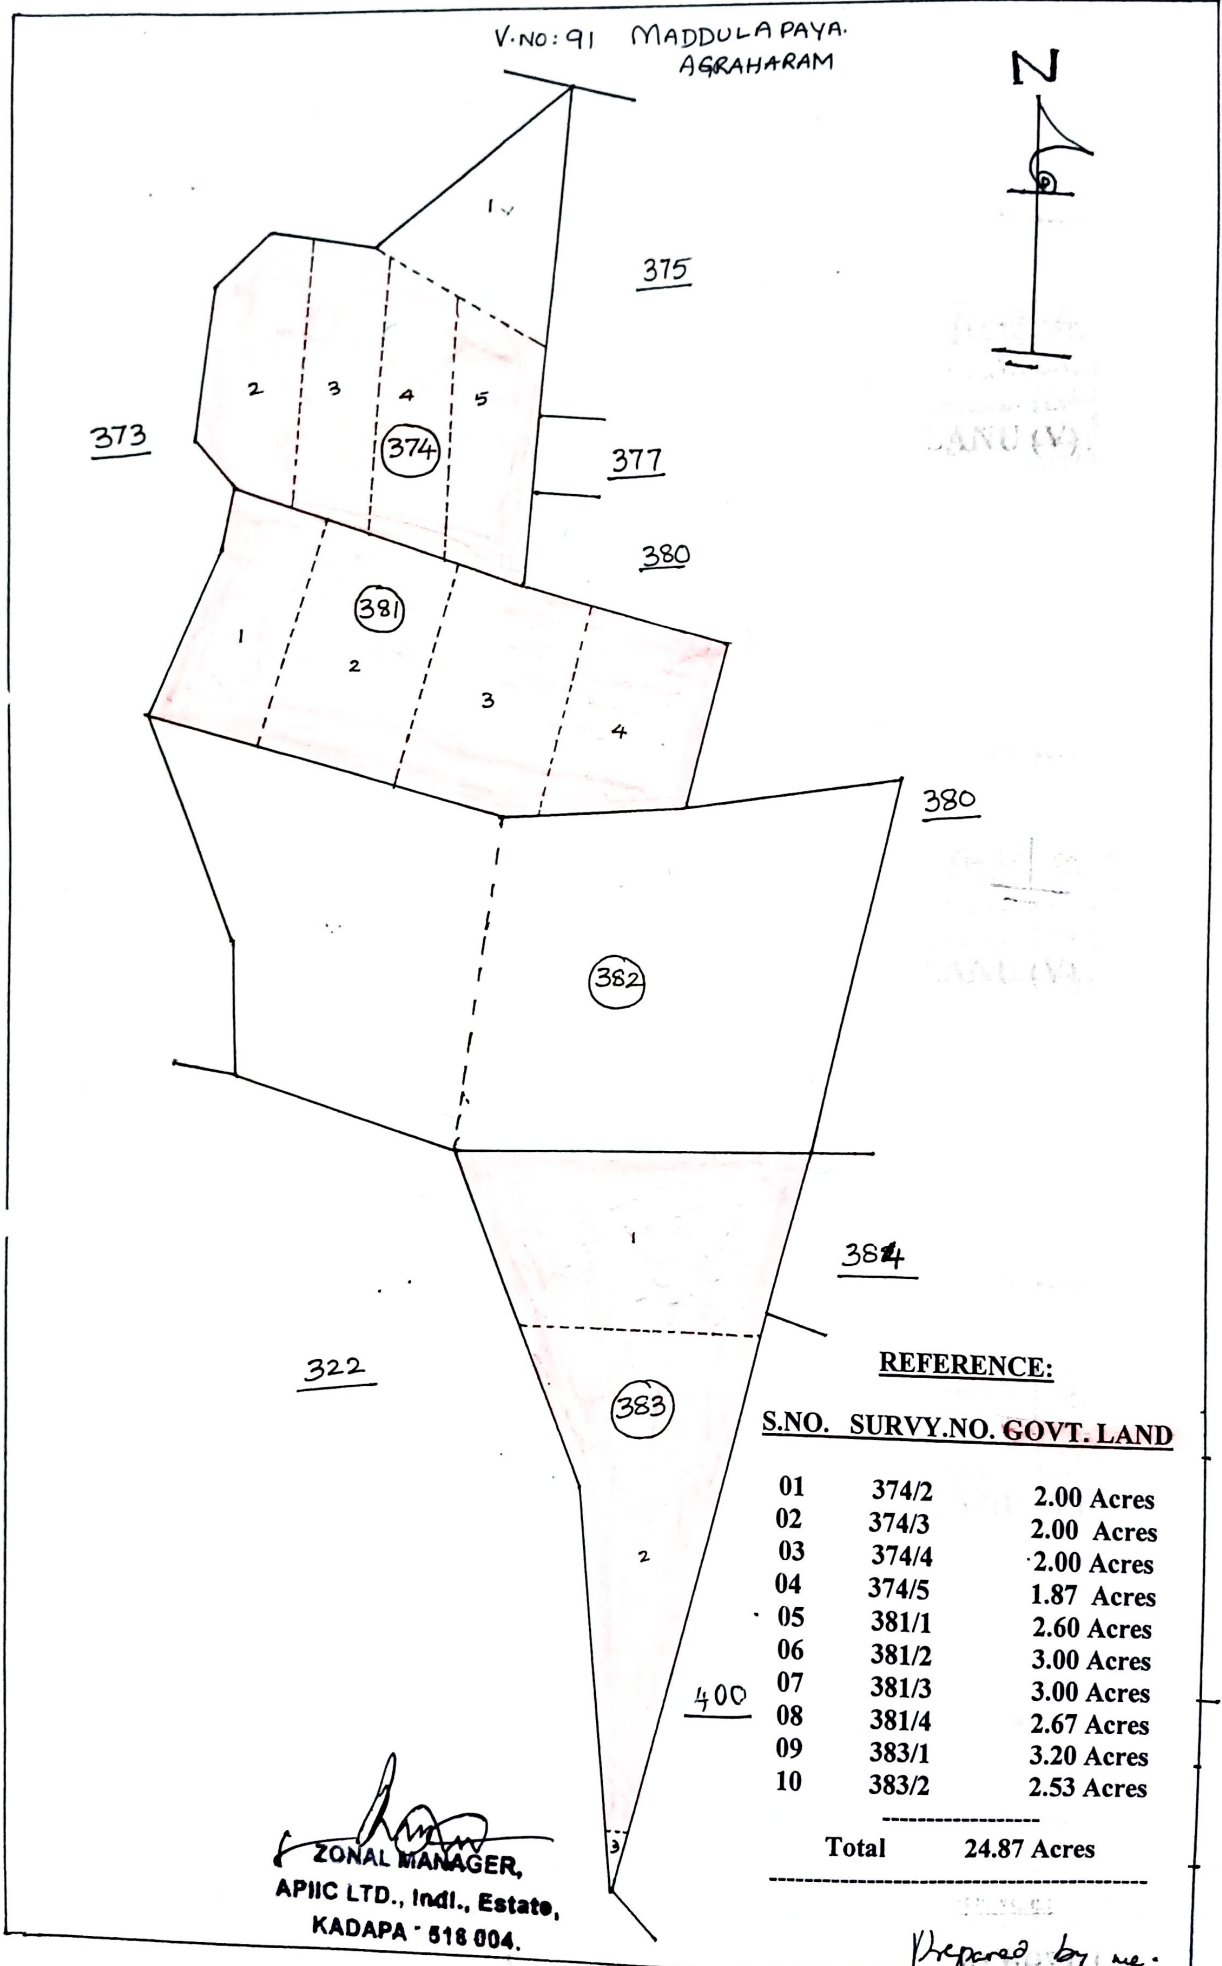

-148 APIIC

PROPOSED INDUSTRIAL PARK AT RAVULAKOLANU (V)
SIMHADRIPURAM (M) KADAPA DIST.

V.NO: 91 MADDULAPAYA
AGRAHARAM

REFERENCE:

S.NO. SURVY.NO. GOVT. LAND

01	374/2	2.00 Acres
02	374/3	2.00 Acres
03	374/4	2.00 Acres
04	374/5	1.87 Acres
05	381/1	2.60 Acres
06	381/2	3.00 Acres
07	381/3	3.00 Acres
08	381/4	2.67 Acres
09	383/1	3.20 Acres
10	383/2	2.53 Acres

Total 24.87 Acres

[Signature]
ZONAL MANAGER,
APIIC LTD., Indl., Estate,
KADAPA - 518 004.

Prepared by me.

K. Sheenivasulu
Mandal Surveyor
Simhadripuram