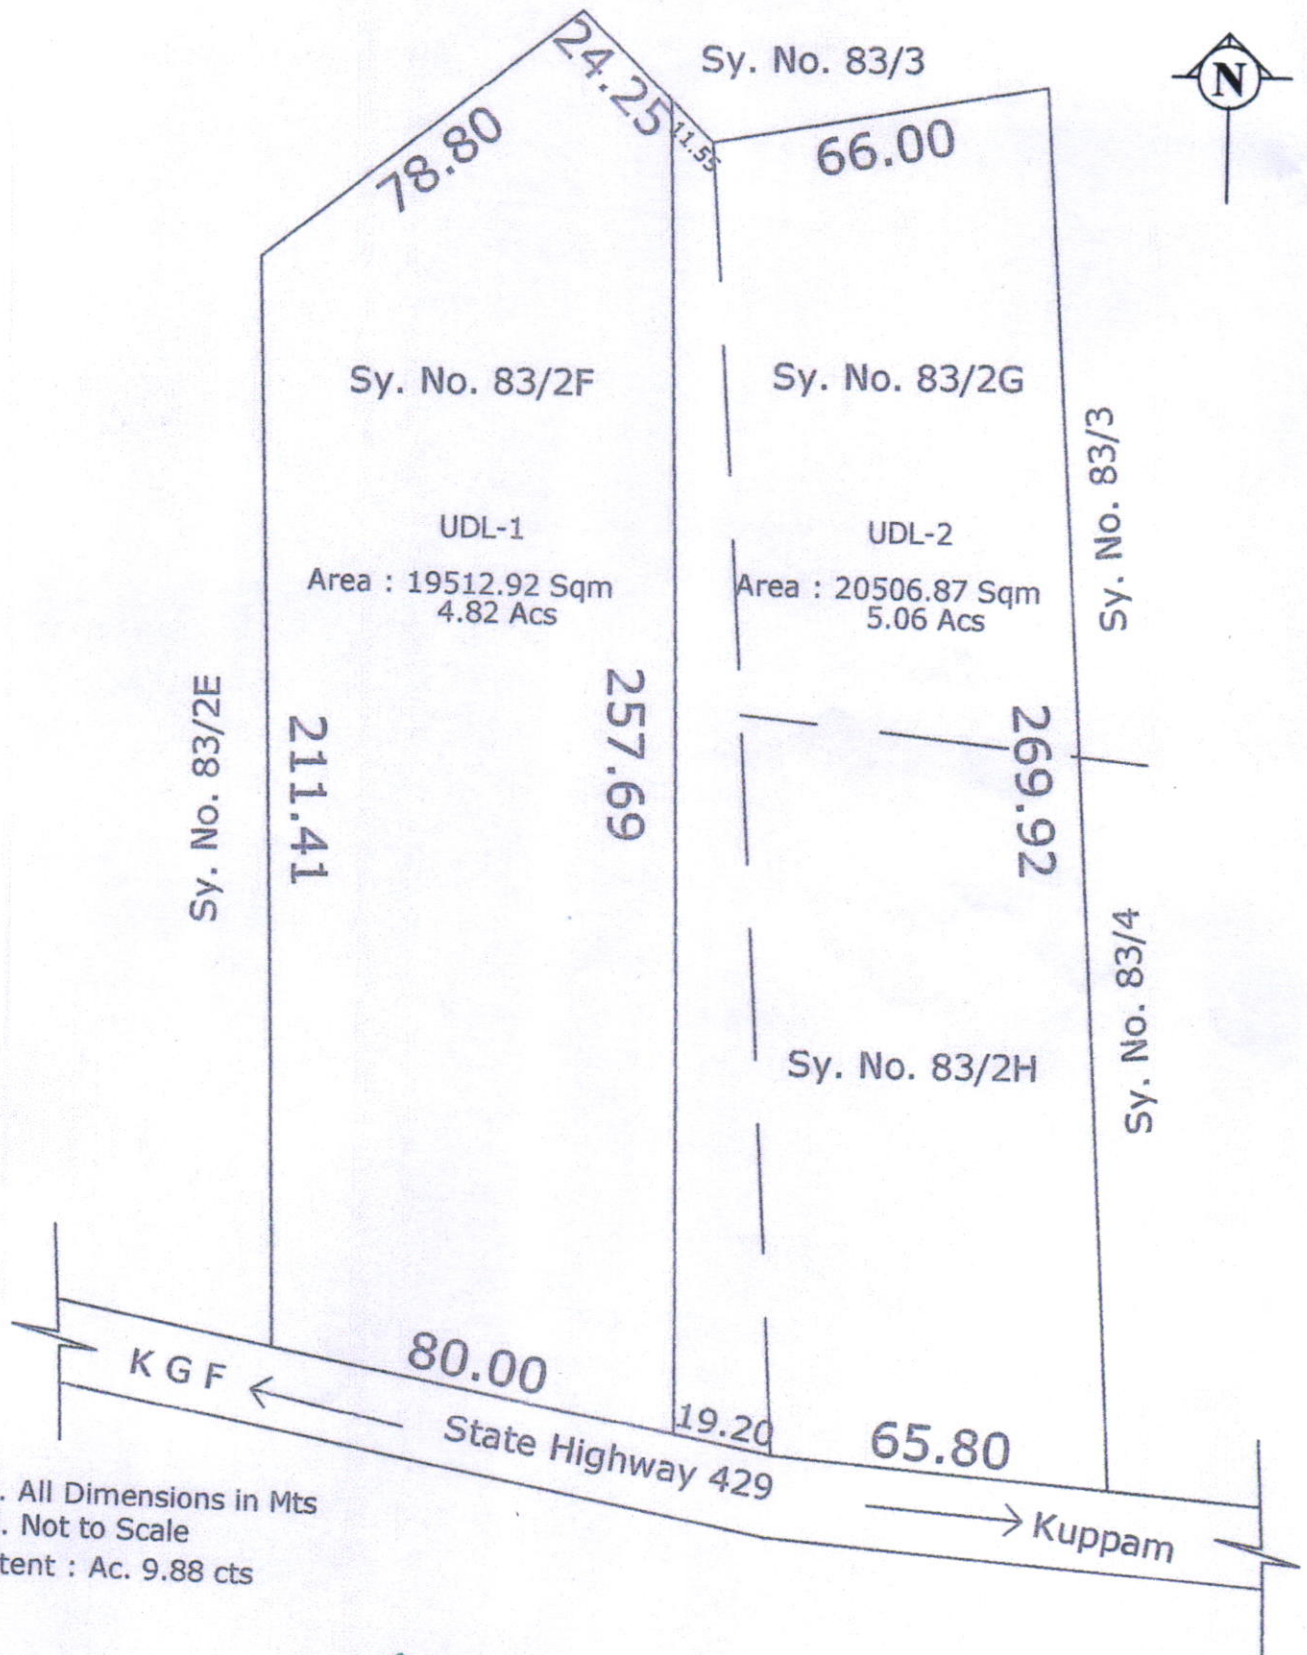

UDL Sathu at Sathu (V), Shanthipuram (M), Chittoor District.

Note : 1. All Dimensions in Mts
2. Not to Scale
Total Extent : Ac. 9.88 cts

J. Praveen
PE 21/10/2021
APIIC
CTR

[Signature]
21/10/2021
Dy. Zonal Manager (E)
APIIC :: Chittoor