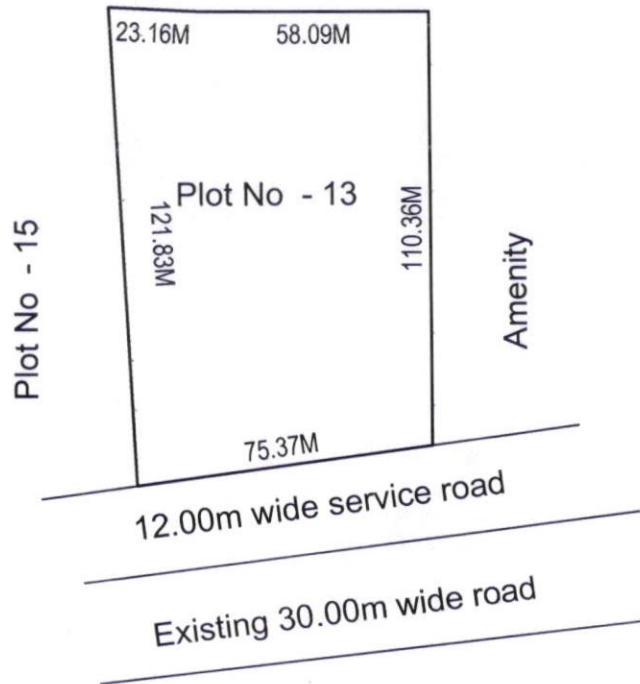

**SITE PLAN SHOWING THE PLOT NO. 13 AT IT PARK HILL NO. 4 IN
SY.NOs.409/3,427/2 OF MADHURAWADA,
VISA KHAPATNAM(R), VISA KHAPATNAM DISTRICT**

Open space & Amenity

AREA : 9035.15

BOUNDARIES

NORTH: Open space & Amenity

**SOUTH: 12.00m wide service road &
Existing 30.00m wide road**

EAST : Amenity

WEST : Plot No.15

Signature
19/10/23
P. S. KRISHNA

Signature
19/10/23
D Z M (E)