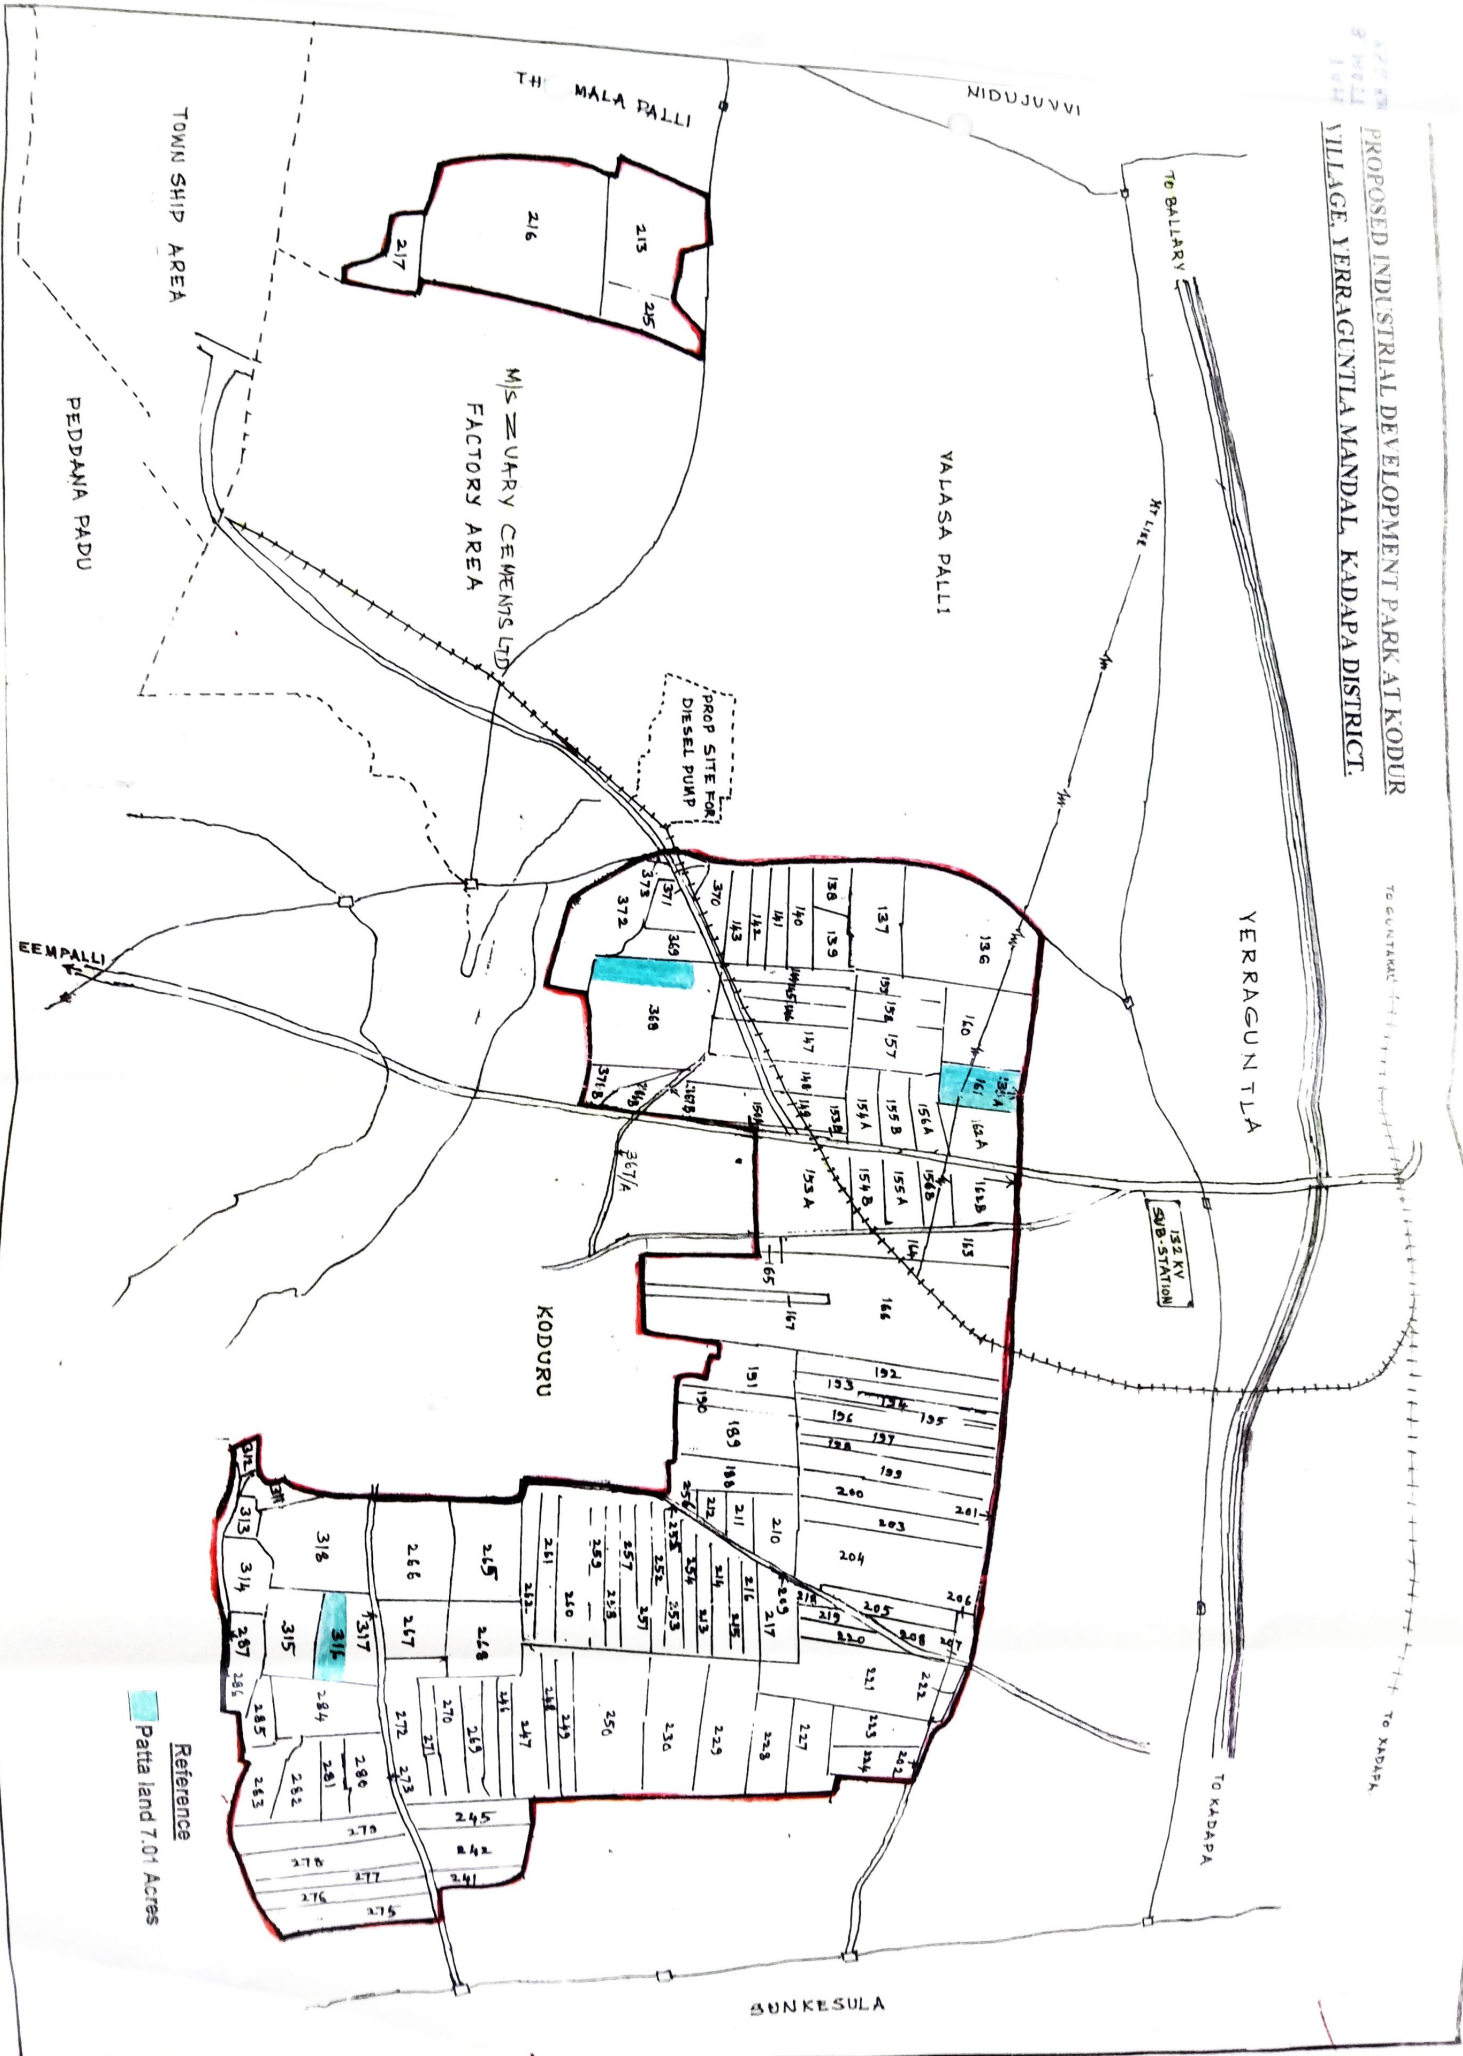

PROPOSED INDUSTRIAL DEVELOPMENT PARK AT KODURU  
 VILLAGE, YERAGUNTLA MANDAL, KADAPA DISTRICT.

TO GUNTAKAL  
 TO KADAPA

Reference  
 Patta land 7.01 Acres