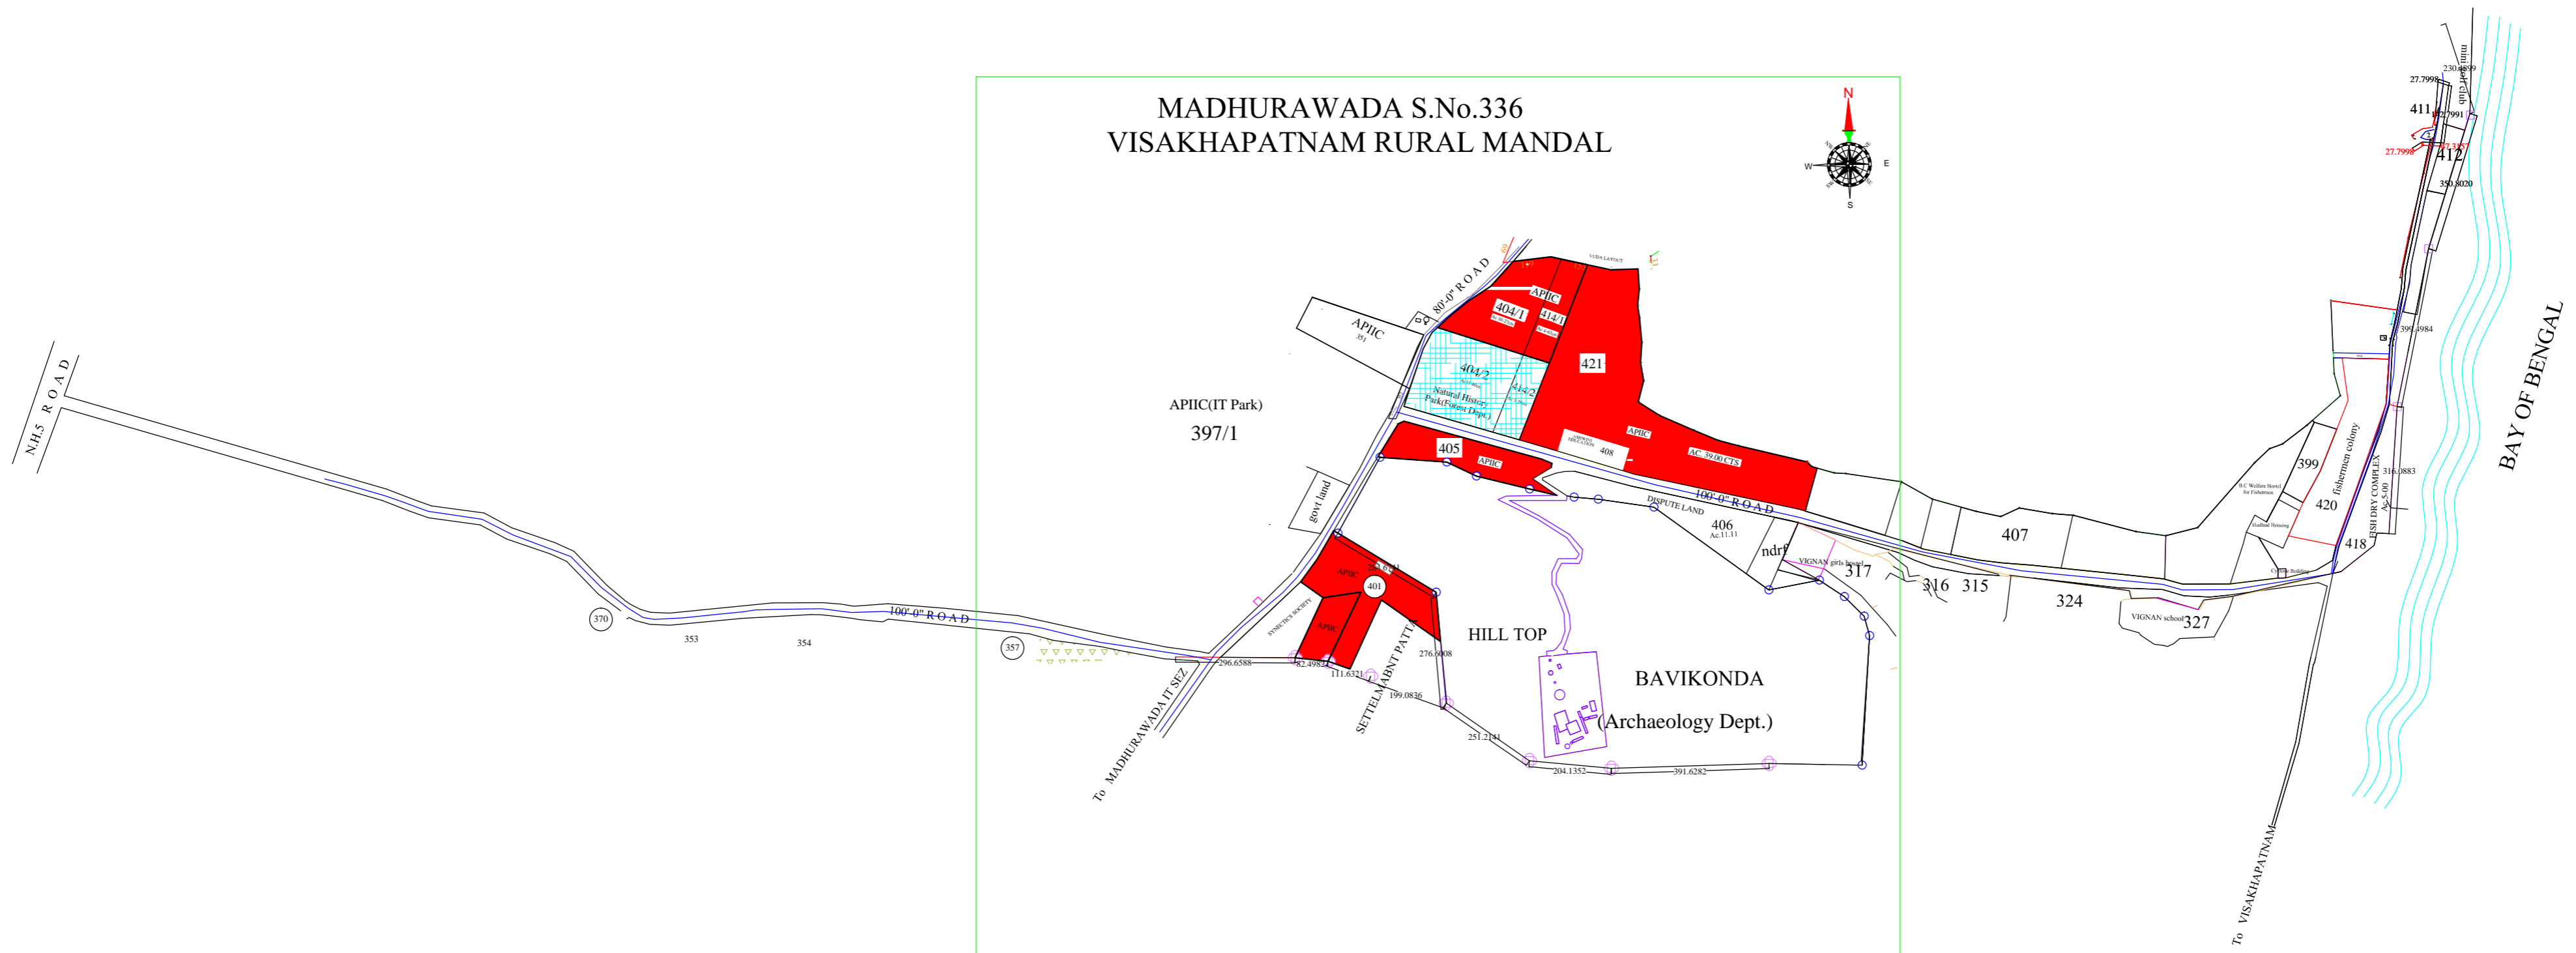

MADHURAWADA S.No.336
VISAKHAPATNAM RURAL MANDAL

TOTAL AREA :Ac.76.88 Cts.