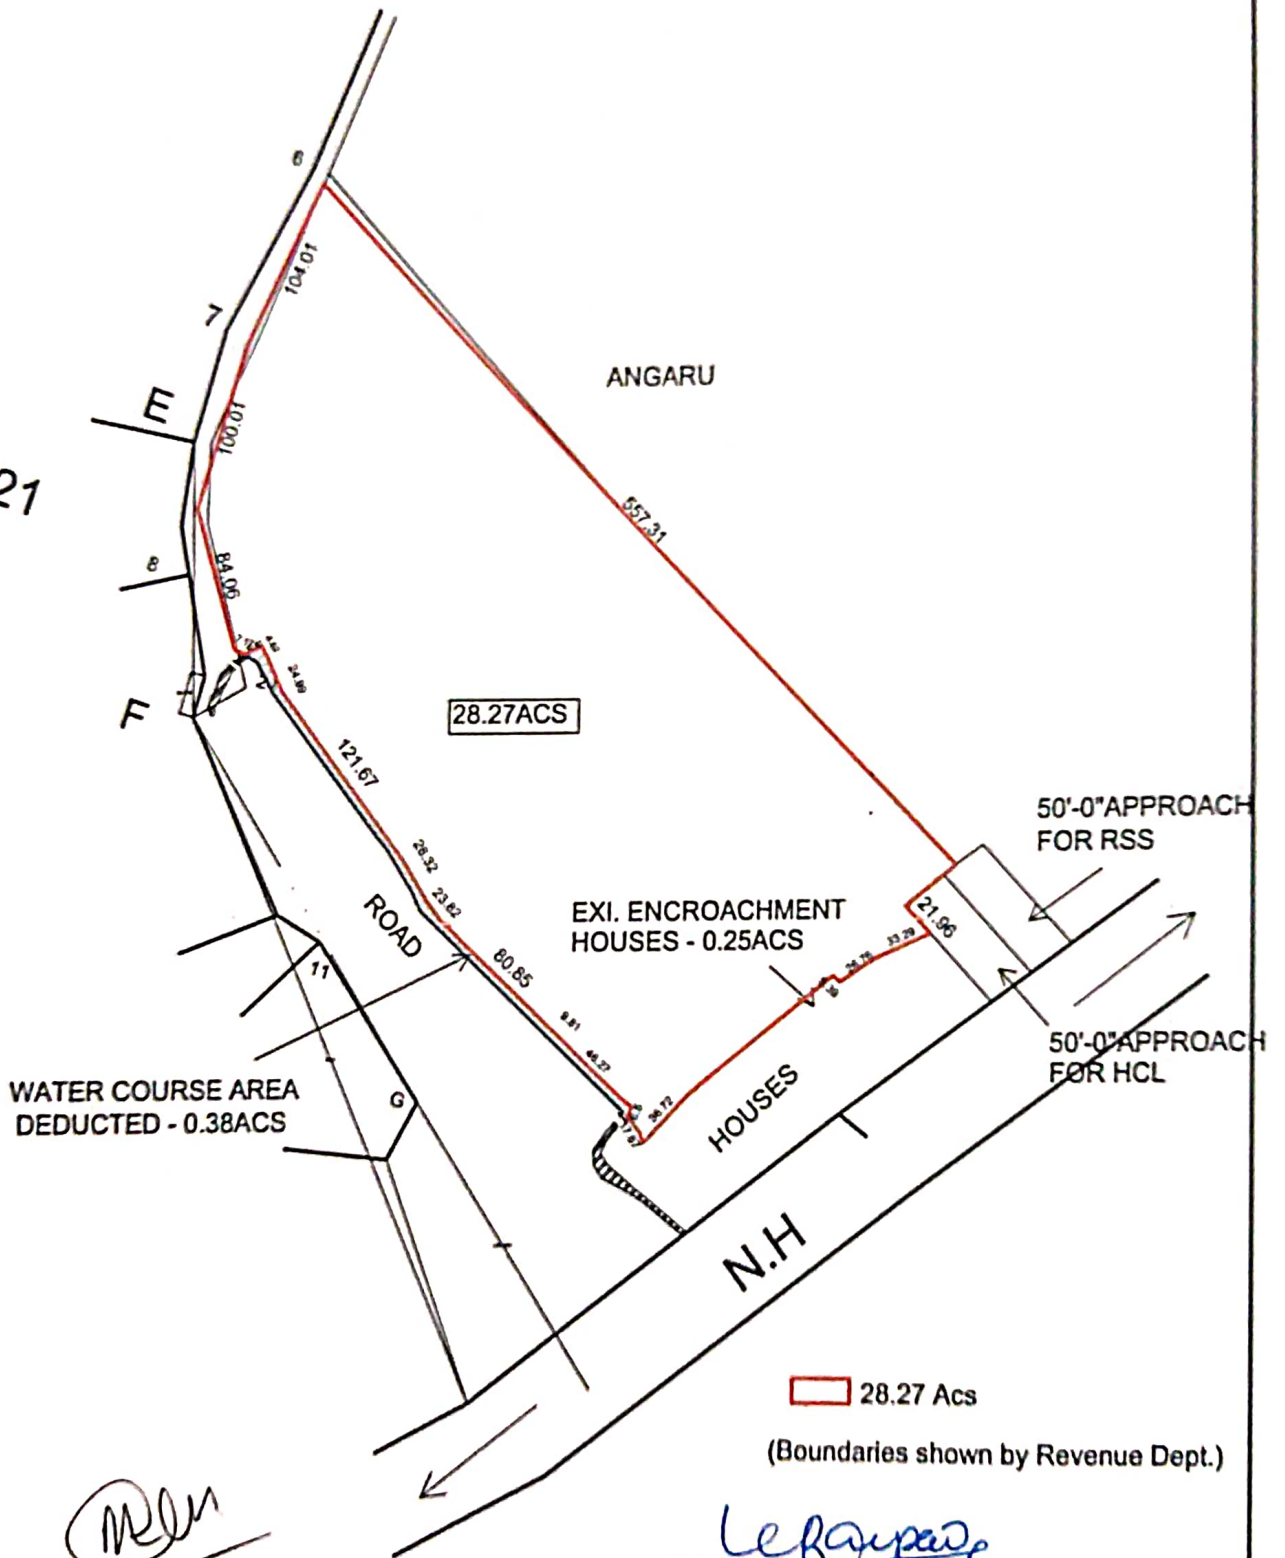

DISTRICT :-KRISHNA

MANDAL :-GANNAVARAM

{ Name :- KESARAPALLI  
{ Hectares :- 49 Ares :-76.1  
{ ACRE :- 122 CENTS :- 91

FIELD NO - 20

HCL

21

28.27 Acs

(Boundaries shown by Revenue Dept.)

*M.M.*

TANSHILDAR  
GANNAVARAM MANDAL

*Kesara*  
REVENUE DIVISIONAL OFFICER,  
NUZVID

KRISHNA DISTRICT