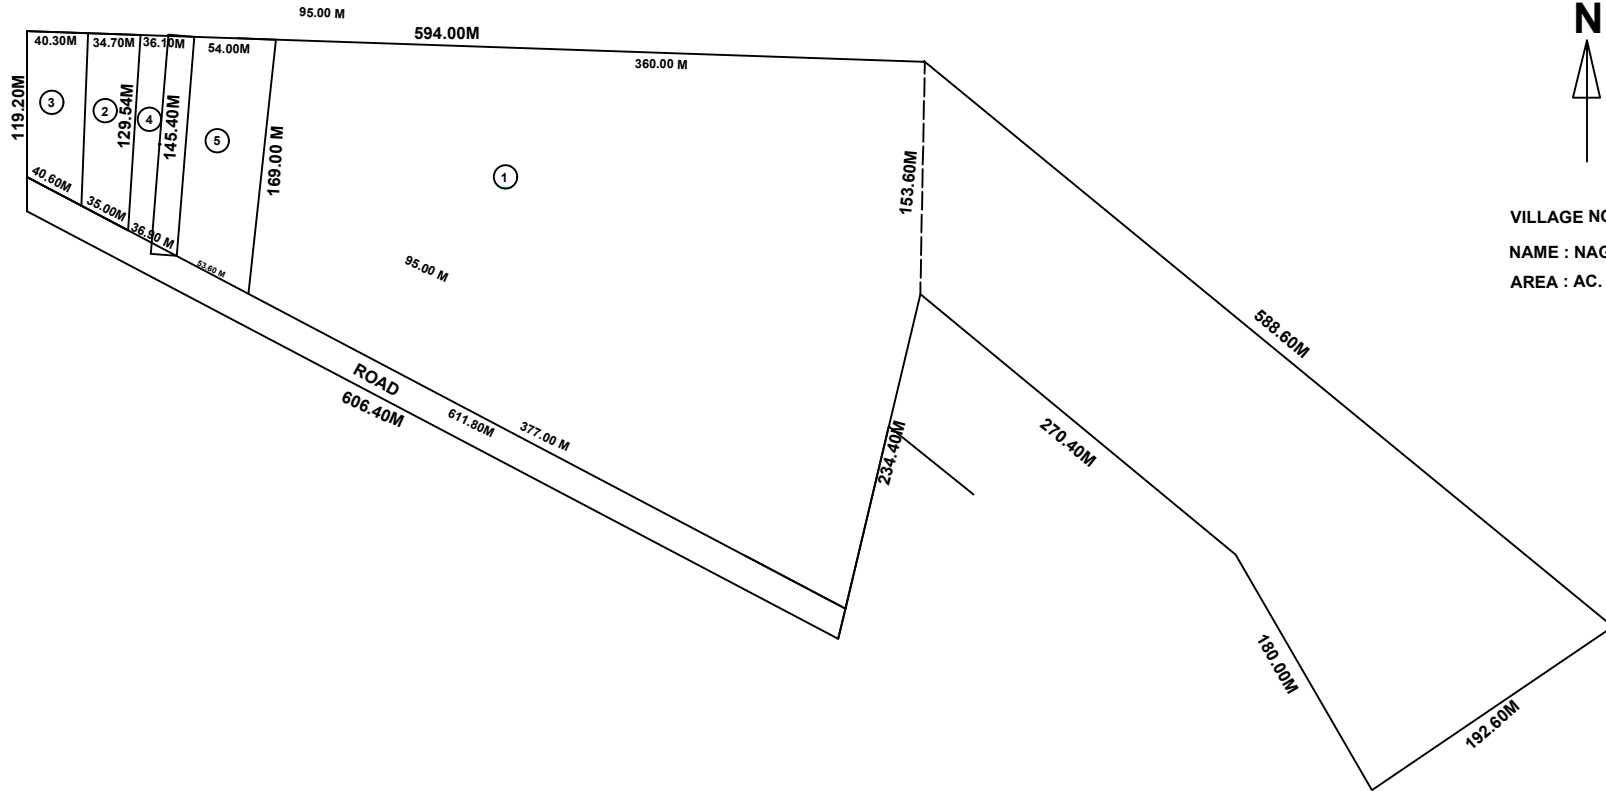

PLAN SHOWING THE SITE LOCATION OF NAGARAJUPALLI VILLAGE, MARTUR MANDAL PRAKASAM DISTRICT, ANDHRA PRADESH.

VILLAGE NO : 112
NAME : NAGARAJUPALLI
AREA : AC. 50.00