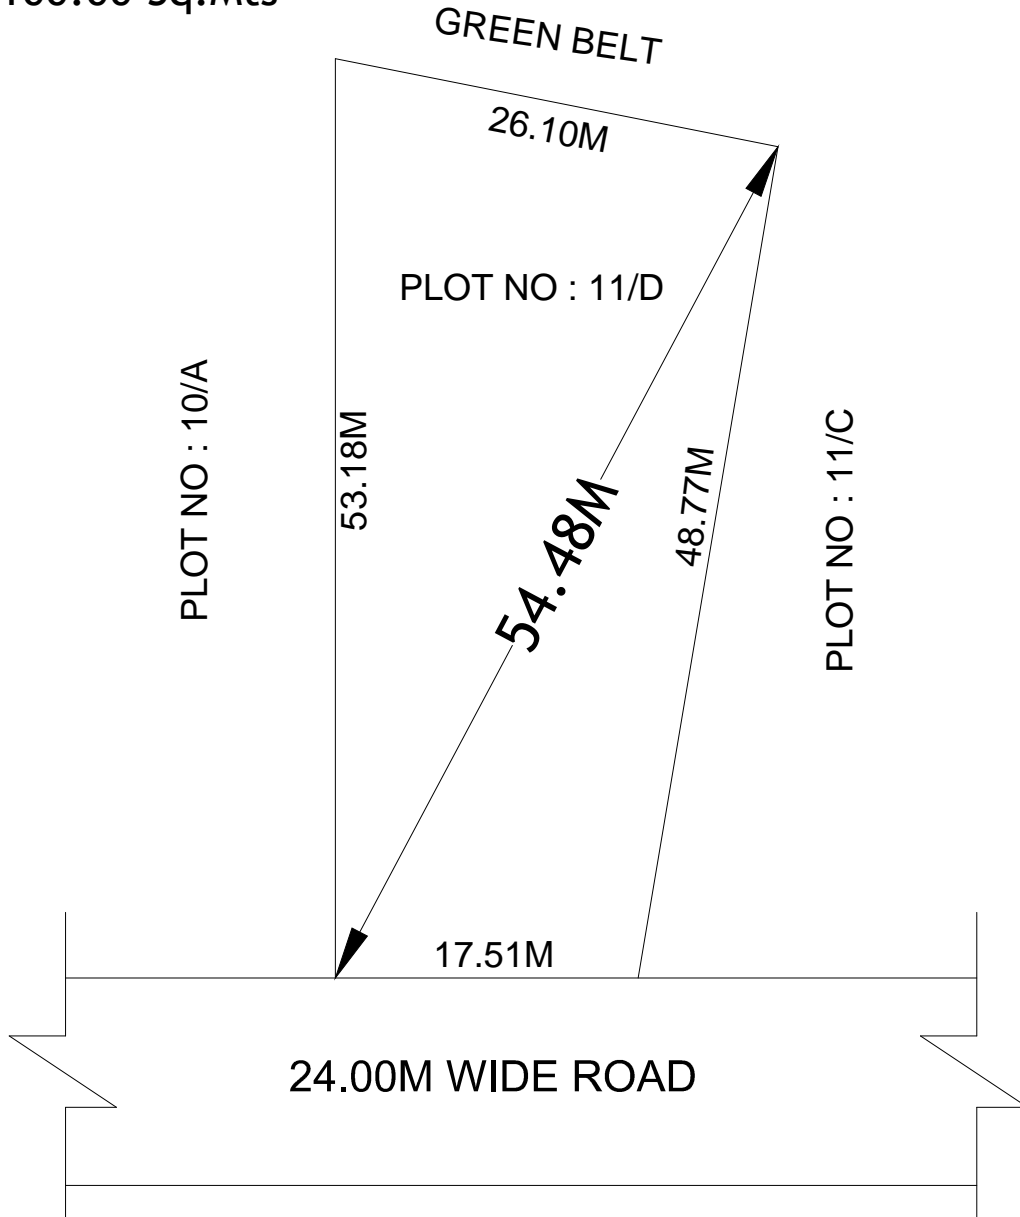

SITE PLAN SHOWING THE PLOT NO.11/D OF IN STATE FOOD PARK
MALLAVALLI IN SY.NO.11, AT MALLAVALLI (V),
BAPULAPADU (M), KRISHNA DIST.

AREA: 1100.00 Sq.Mts

BOUNDARIES

NORTH : GREEN BELT
SOUTH : 24.00M WIDE ROAD
EAST : PLOT NO.11/C
WEST : PLOT NO.10/A

***NOTE :- 1) The site plan measurements shown above are as per approved layout plan approved by APCRDA.

2) The site plan is indicative only. The actual features are subject to modification if any by the competent authority on time to time basis and also ground condition of the actual measurements.

3) Any alteration/Modification on extent of the said plot will be notified accordingly.