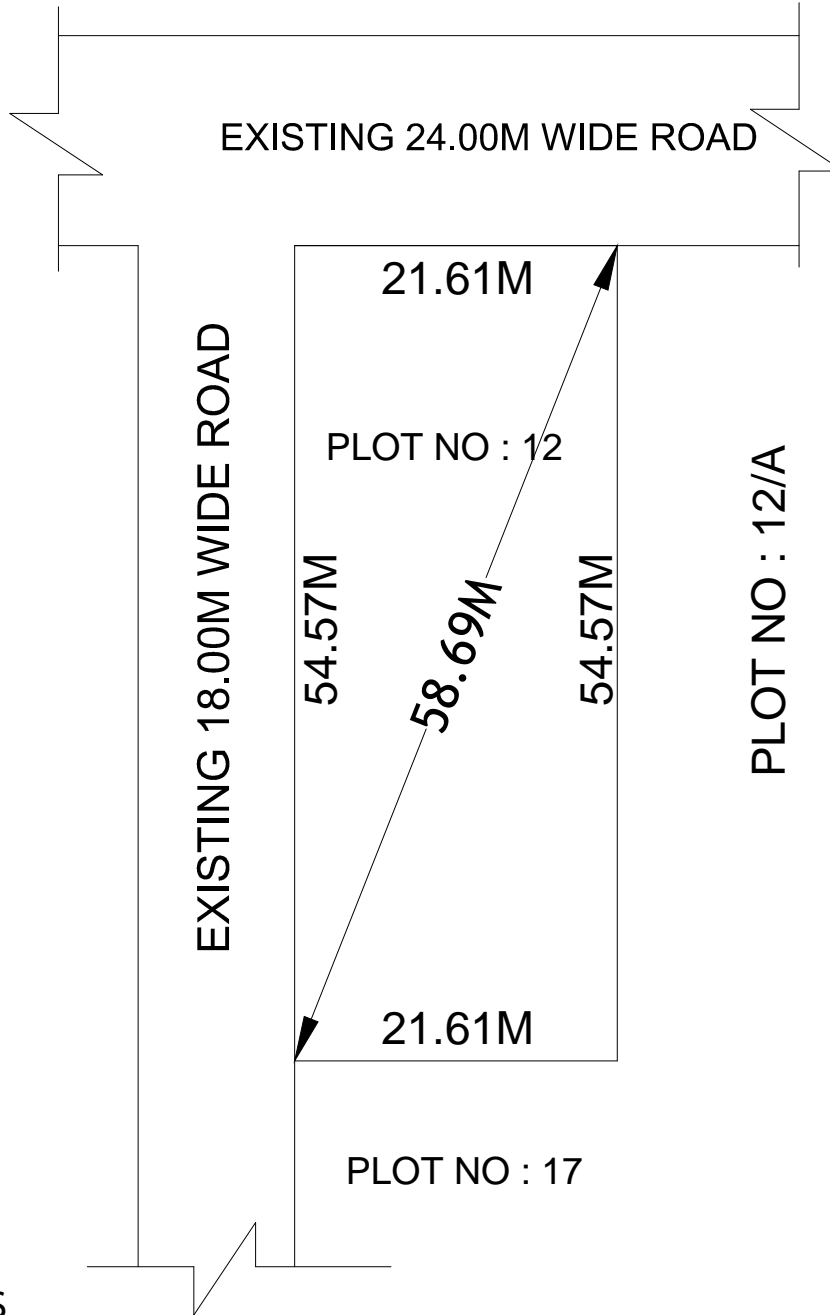

SITE PLAN SHOWING THE PLOT NO.12 OF IN STATE FOOD PARK  
MALLAVALLI IN SY.NO.11, AT MALLAVALLI (V),  
BAPULAPADU (M), KRISHNA DIST.

AREA: 1179.00 Sq.Mts

BOUNDARIES

NORTH : EXISTING 24.00M WIDE ROAD

SOUTH : PLOT NO : 17

EAST : PLOT NO.12/A

WEST : EXISTING 18.00M WIDE ROAD

\*\*\*NOTE :- 1) The site plan measurements shown above are as per approved layout plan approved by APCRDA.

2) The site plan is indicative only. The actual features are subject to modification if any by the competent authority on time to time basis and also ground condition of the actual measurements.

3) Any alteration/Modification on extent of the said plot will be notified accordingly.