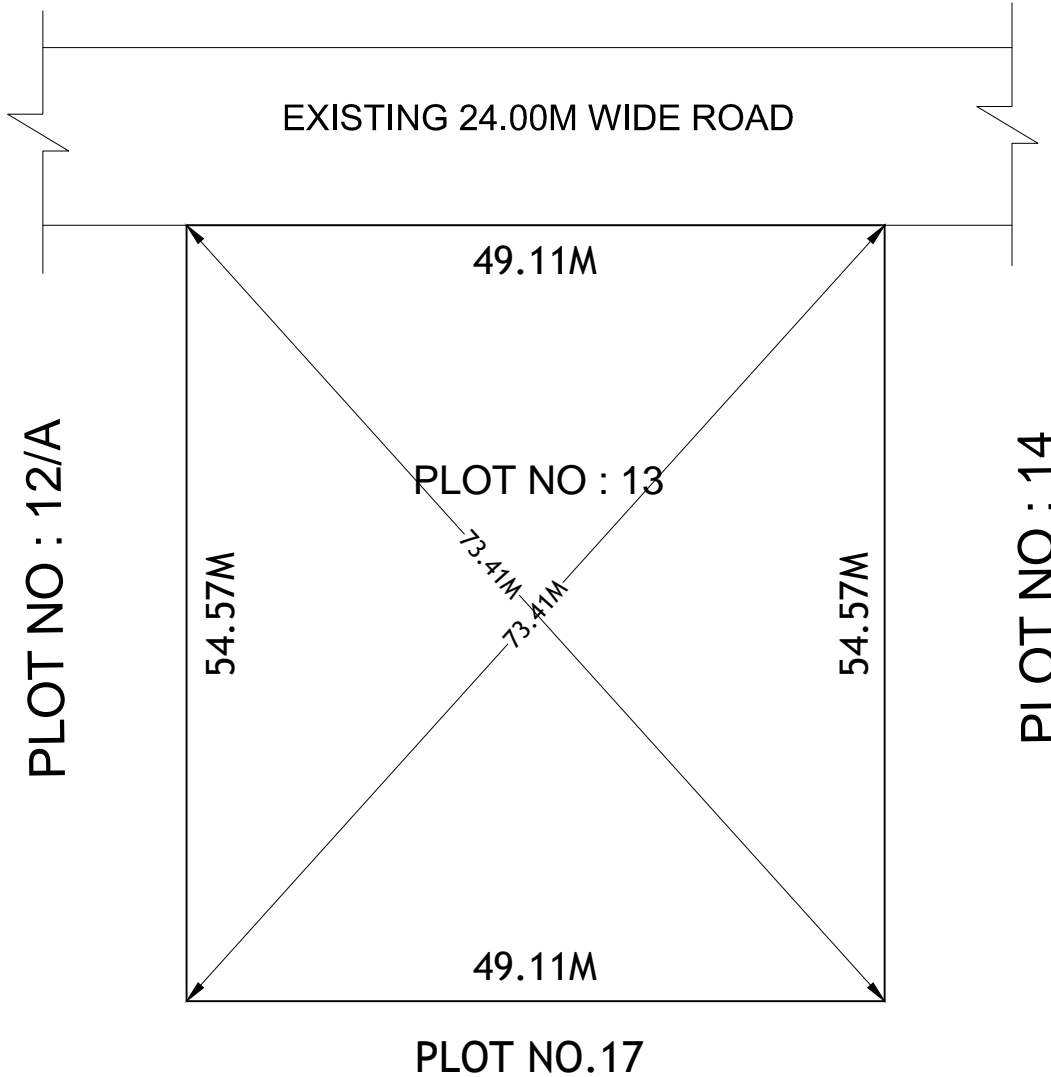

SITE PLAN SHOWING THE PLOT NO.13 OF IN STATE FOOD PARK
MALLAVALLI IN SY.NO.11, AT MALLAVALLI (V),
BAPULAPADU (M), KRISHNA DIST.

AREA: 2680.00 Sq.Mts

BOUNDARIES

NORTH : EXISTING 24.00M WIDE ROAD

SOUTH : PLOT NO : 17

EAST : PLOT NO : 13

WEST : PLOT NO : 12

*****NOTE :-** 1) The site plan measurements shown above are as per approved layout plan approved by APCRDA.

2) The site plan is indicative only. The actual features are subject to modification if any by the competent authority on time to time basis and also ground condition of the actual measurements.

3) Any alteration/Modification on extent of the said plot will be notified accordingly.